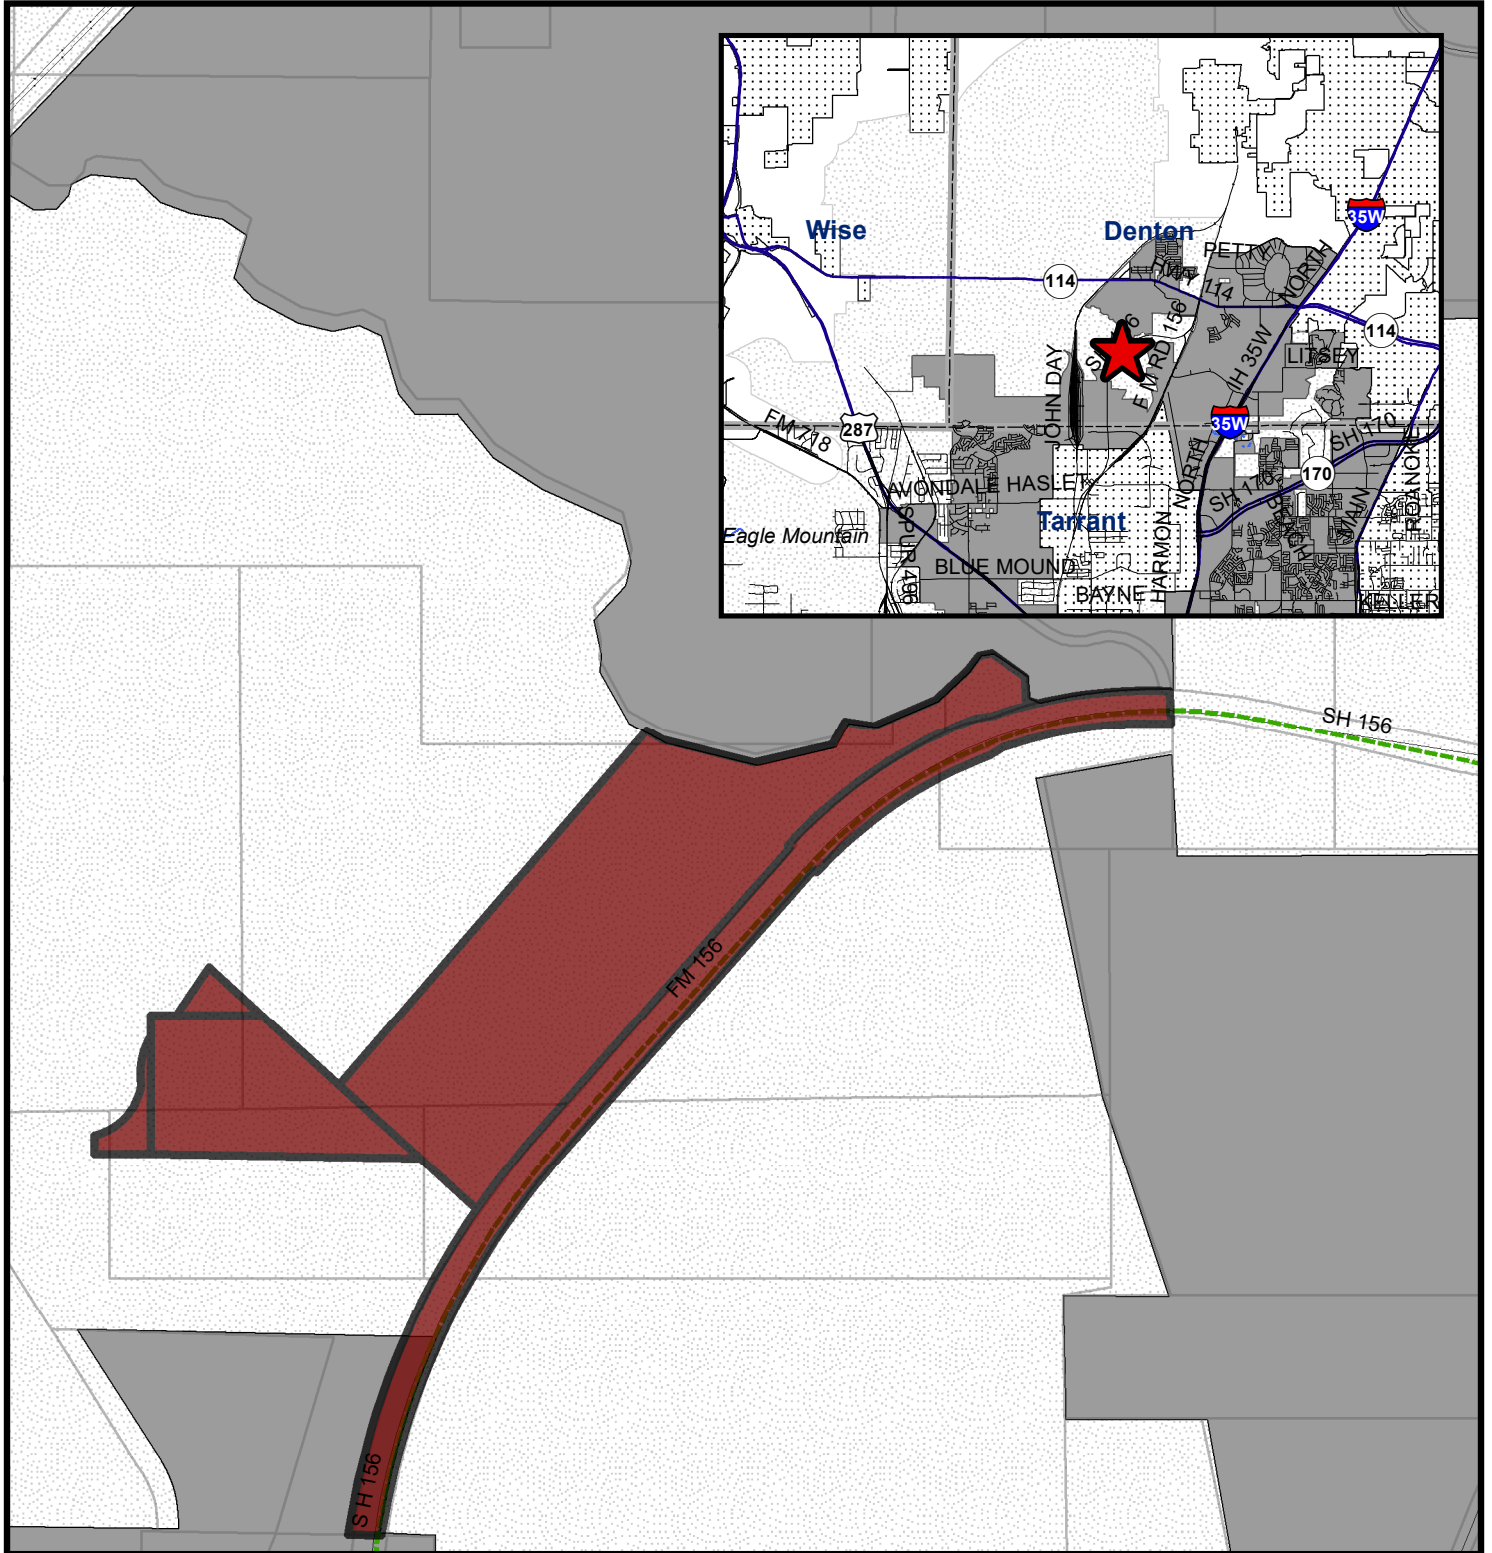

Annexation AX-19-001

Exhibit A

Addition of approximately 150.615 Acres to become part of Council District 7

1:14,000

Legend

-  Annexation Area
-  Fort Worth City Limit (Full Purpose)
-  Adjacent Cities

Planning & Development Department
03/04/2019

COPYRIGHT 2019 CITY OF FORT WORTH UNAUTHORIZED REPRODUCTION IS A VIOLATION OF APPLICABLE LAWS. THIS DATA IS TO BE USED FOR A GRAPHICAL REPRESENTATION ONLY. THE ACCURACY IS NOT TO BE TAKEN / USED AS DATA PRODUCED FOR ENGINEERING PURPOSES OR BY A REGISTERED PROFESSIONAL LAND SURVEYOR. THE CITY OF FORT WORTH ASSUMES NO RESPONSIBILITY FOR THE ACCURACY OF SAID DATA.