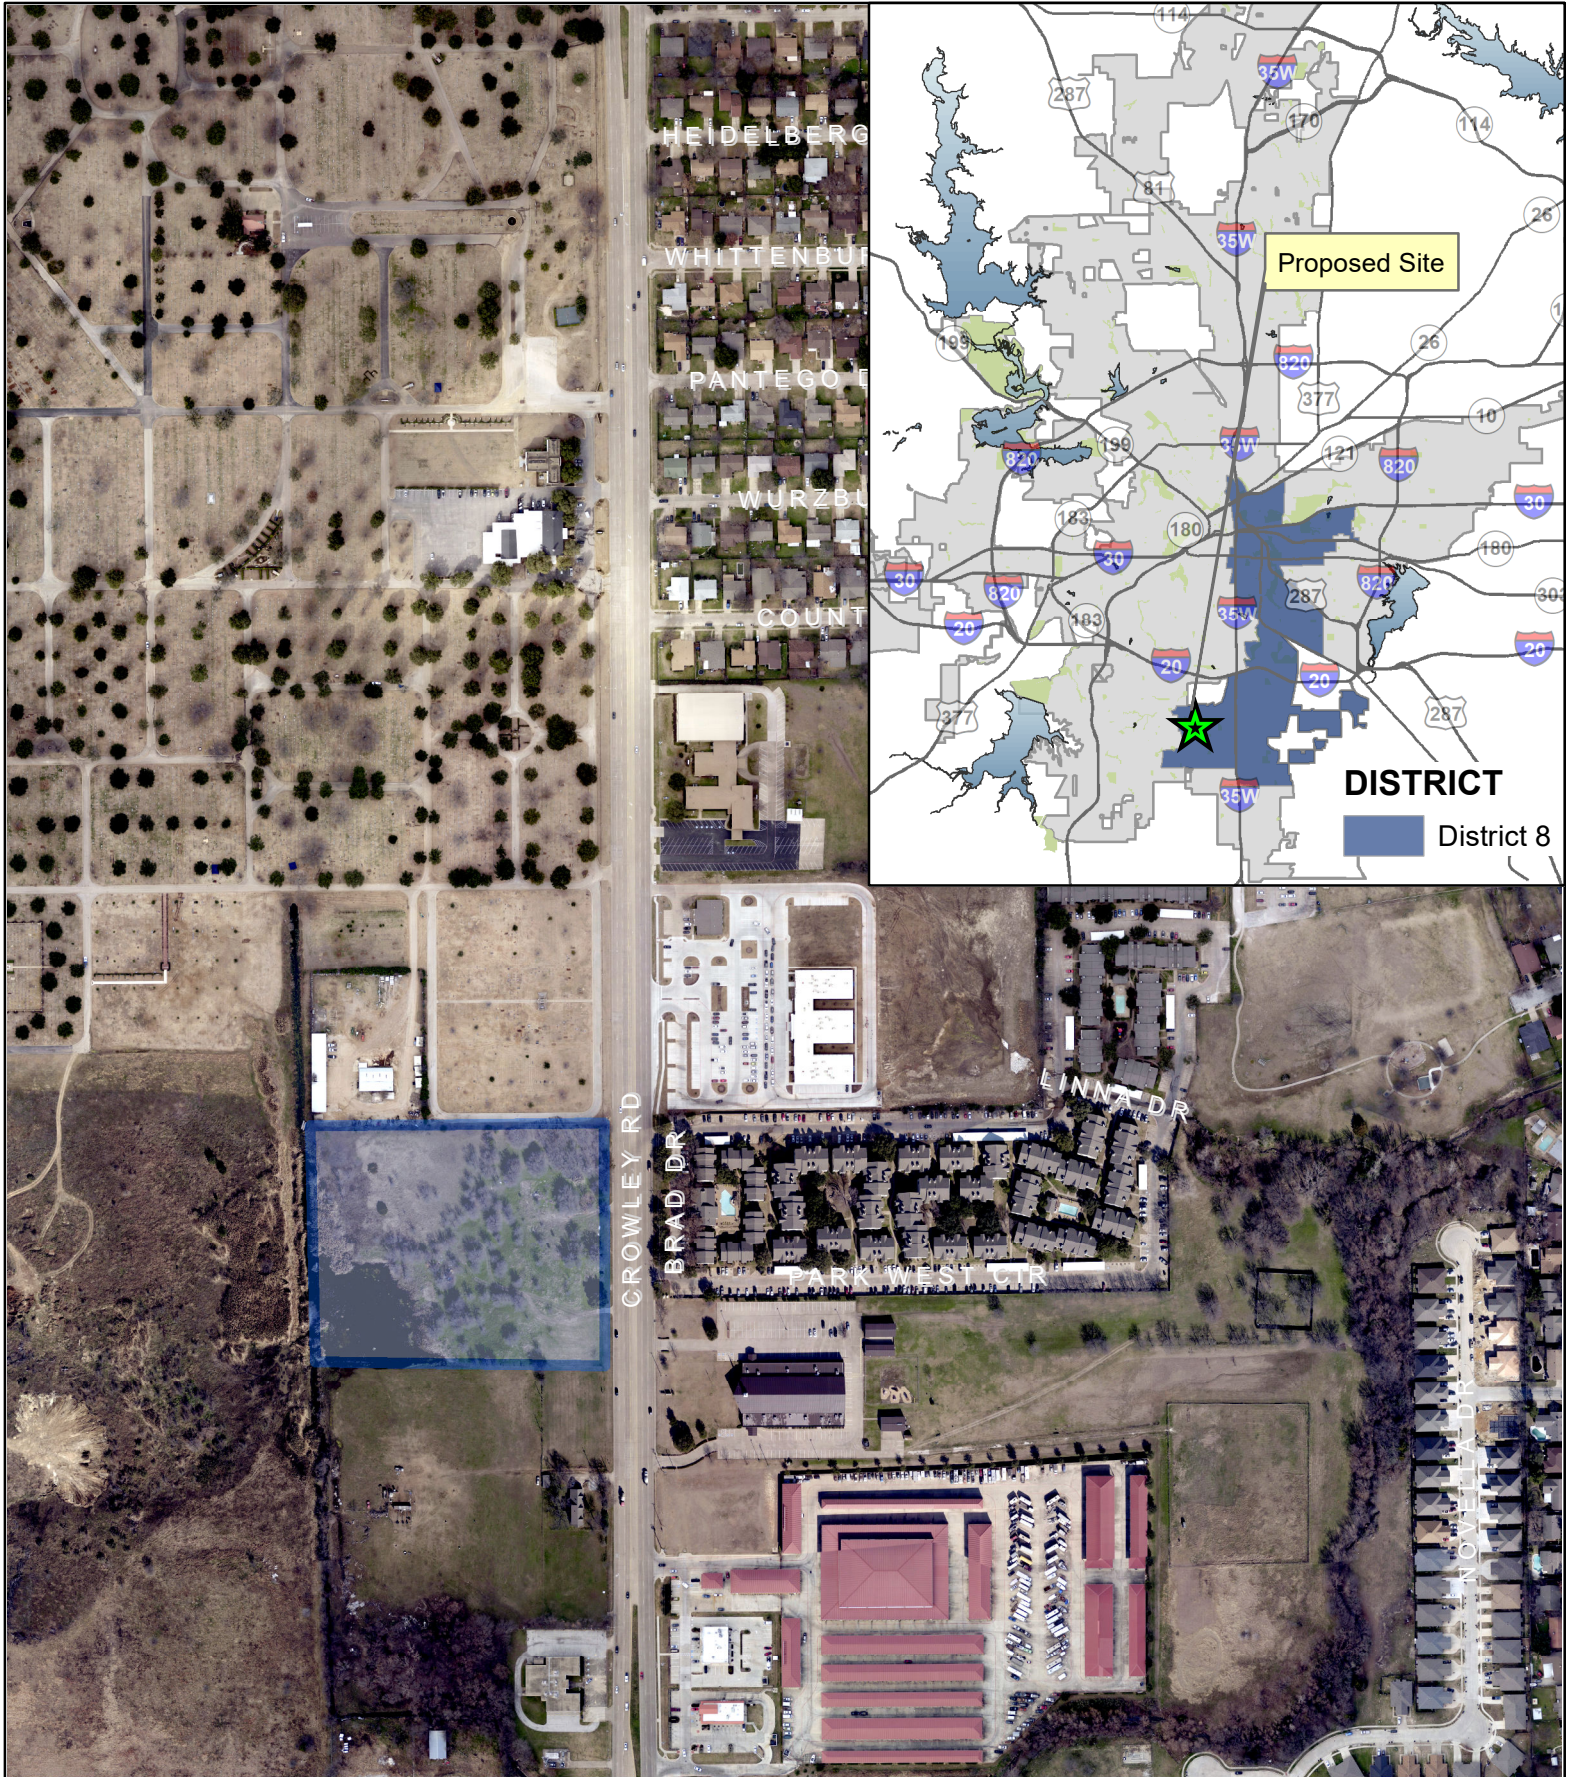

# The Heights at Crowley | District 8

(7500 Crowley Rd., Fort Worth, Texas 76134)

 The Heights at Crowley

© Copyright 2023 City of Fort Worth. Unauthorized reproduction is a violation of applicable laws. This product is for informational purposes and may not have been prepared for or suitable for legal, engineering, or surveying purposes. It does not represent an on-the-ground survey and represents only approximate relative location of property boundaries. The City of Fort Worth assumes no responsibility for the accuracy of said data.