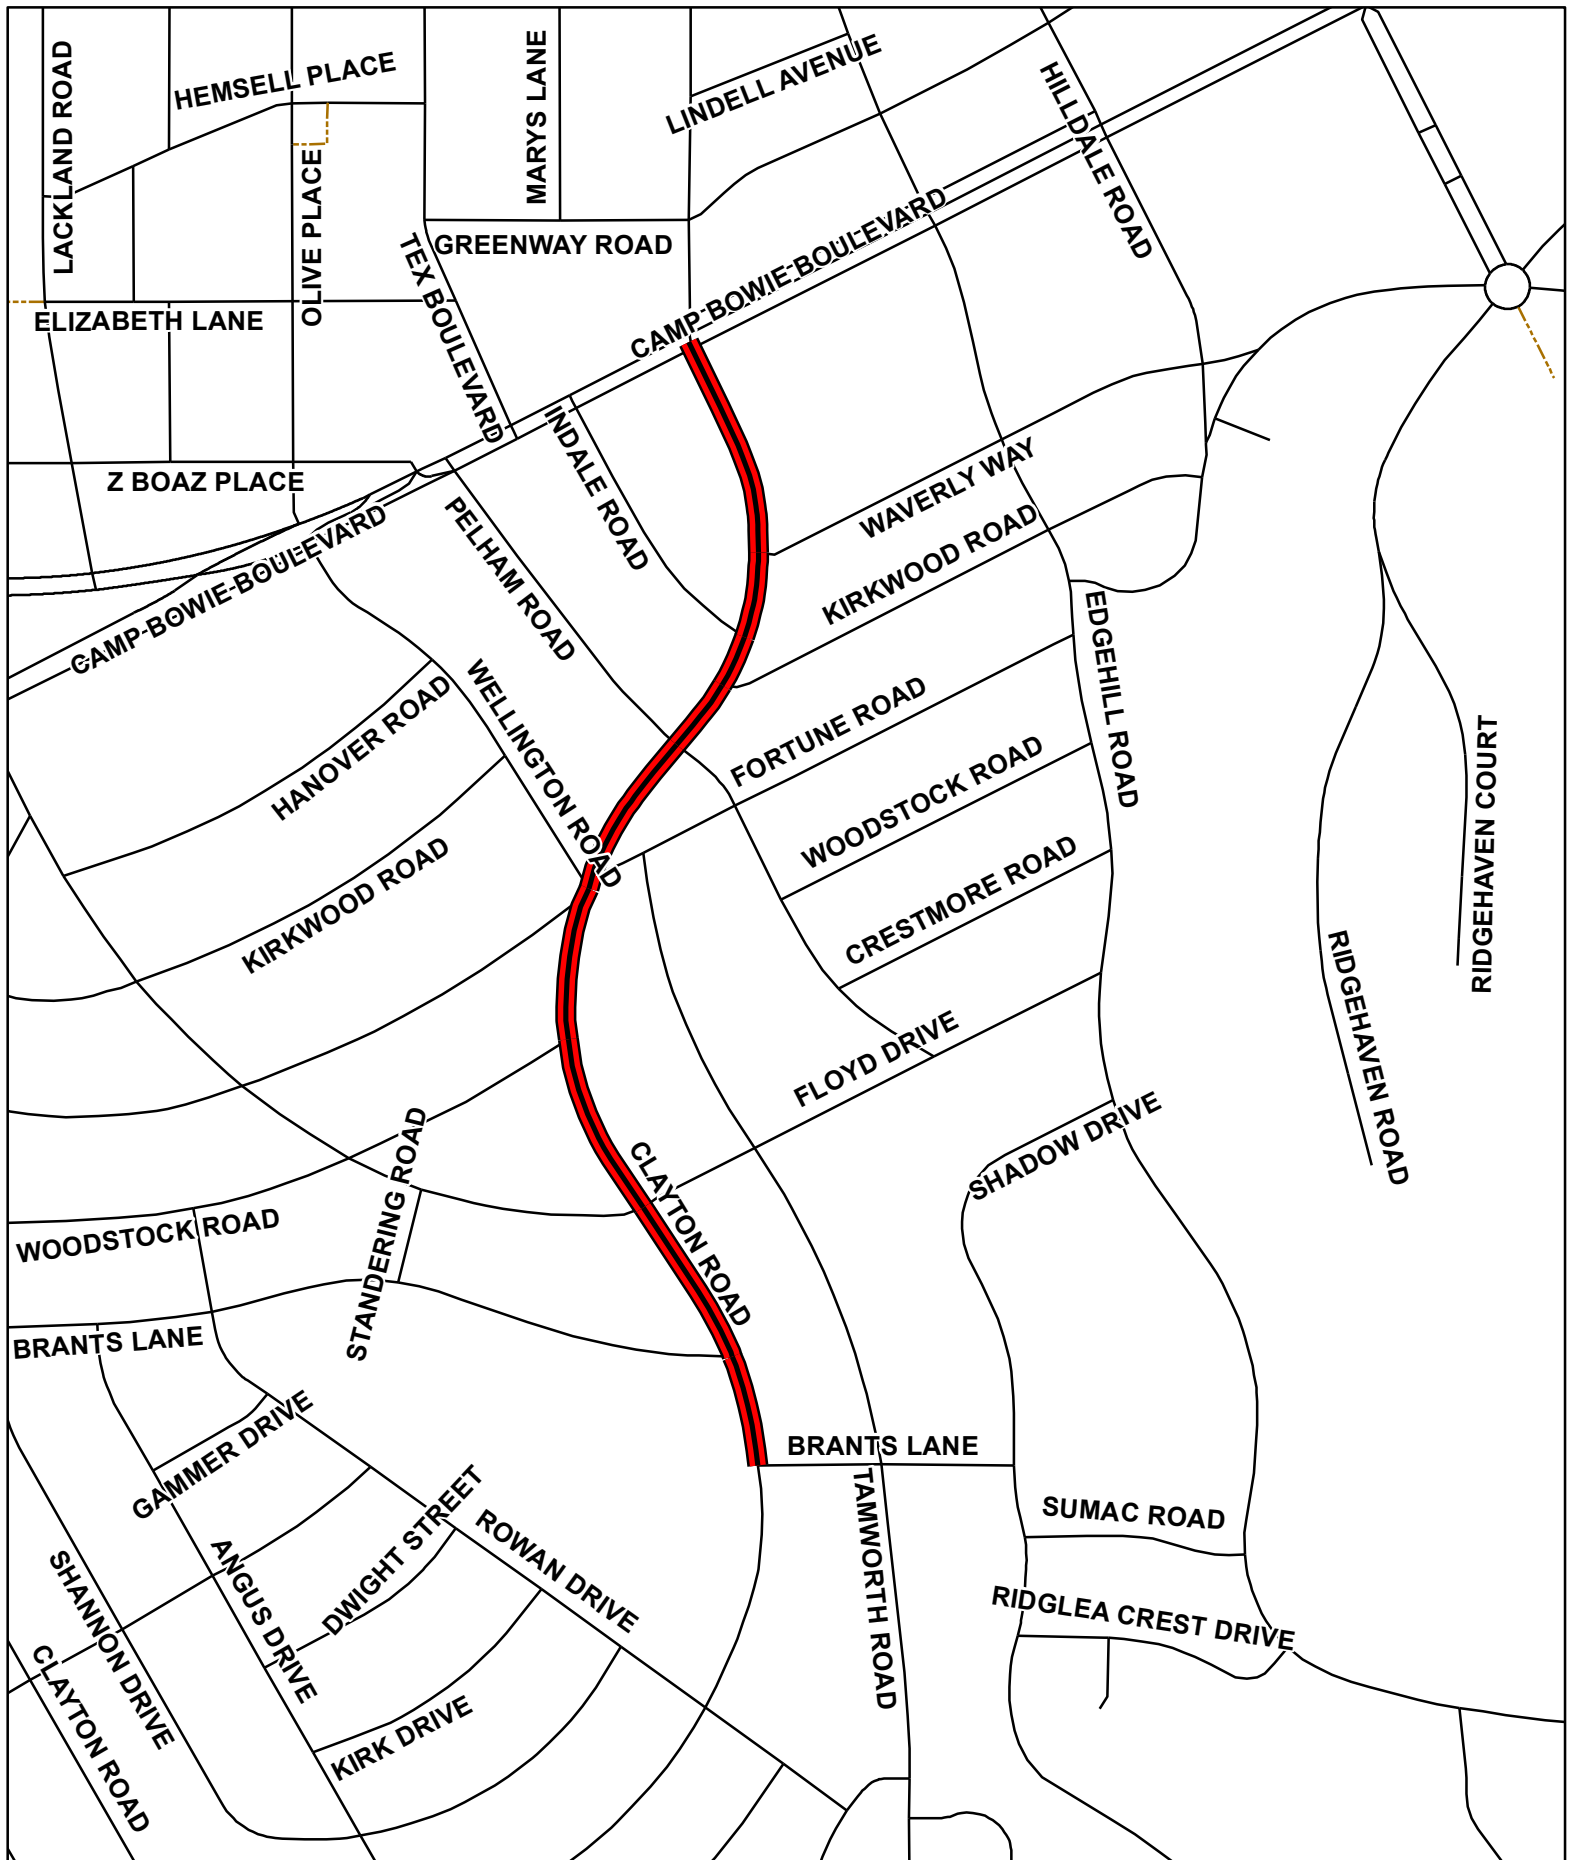

# CLOTELL DR (E BERRY ST TO EASTLAND ST)

# MIMS ST (ELLIS RD TO MARTHA LN)

# MOCKINGBIRD LN (SIMONDALE DR TO WEST DEADEND)

# WESSEX AVE (WEDGWORTH RD TO WELCH AVE)