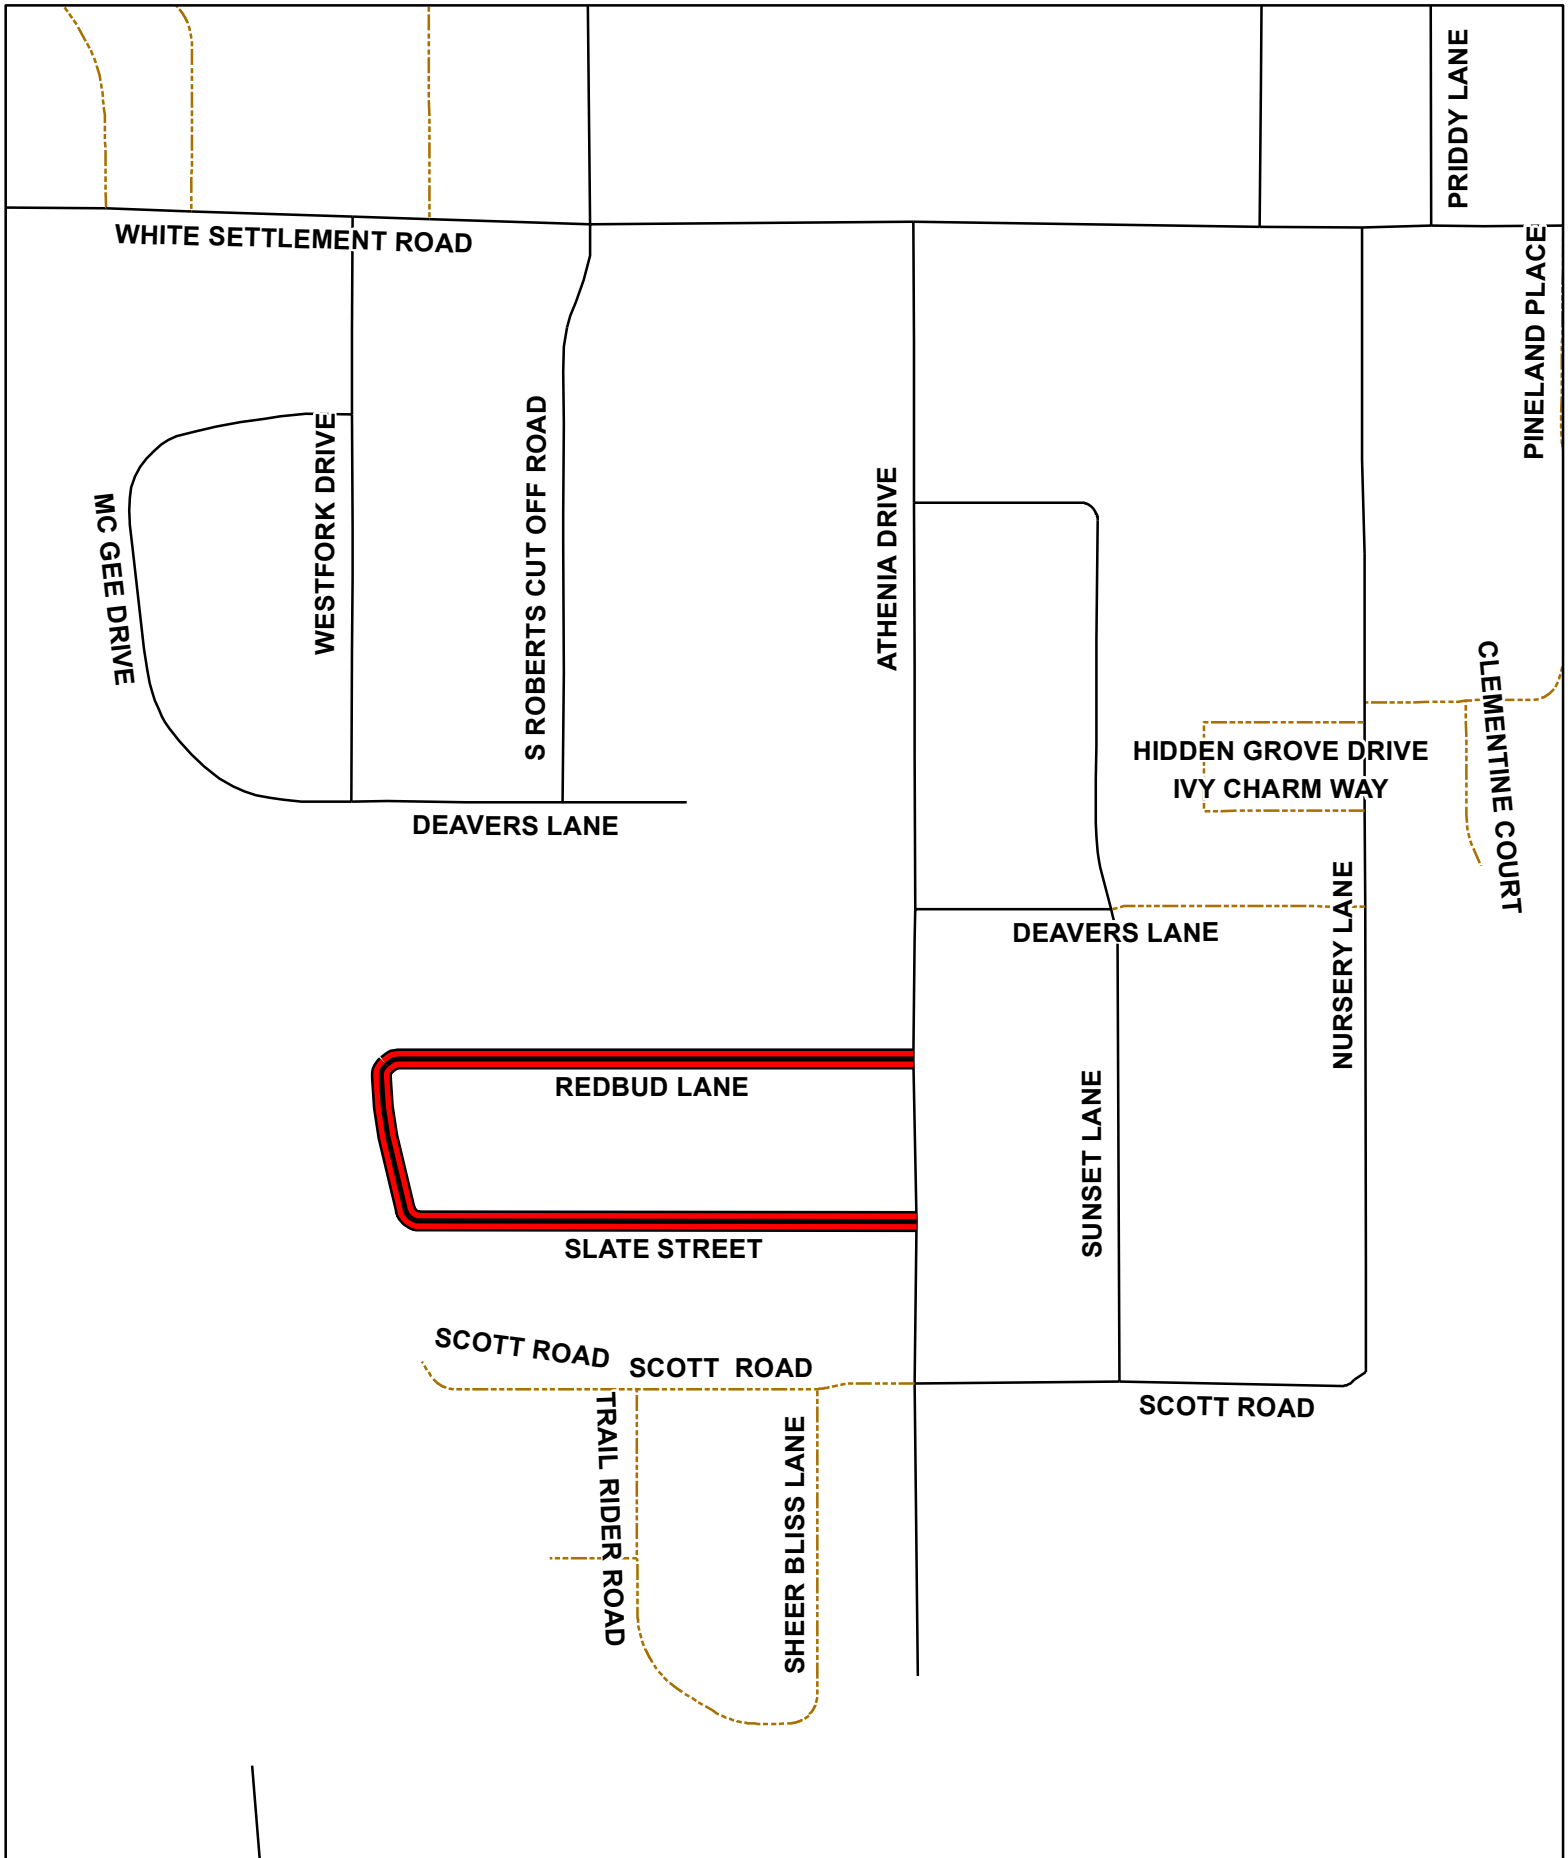

REDBUD LN & SLATE ST