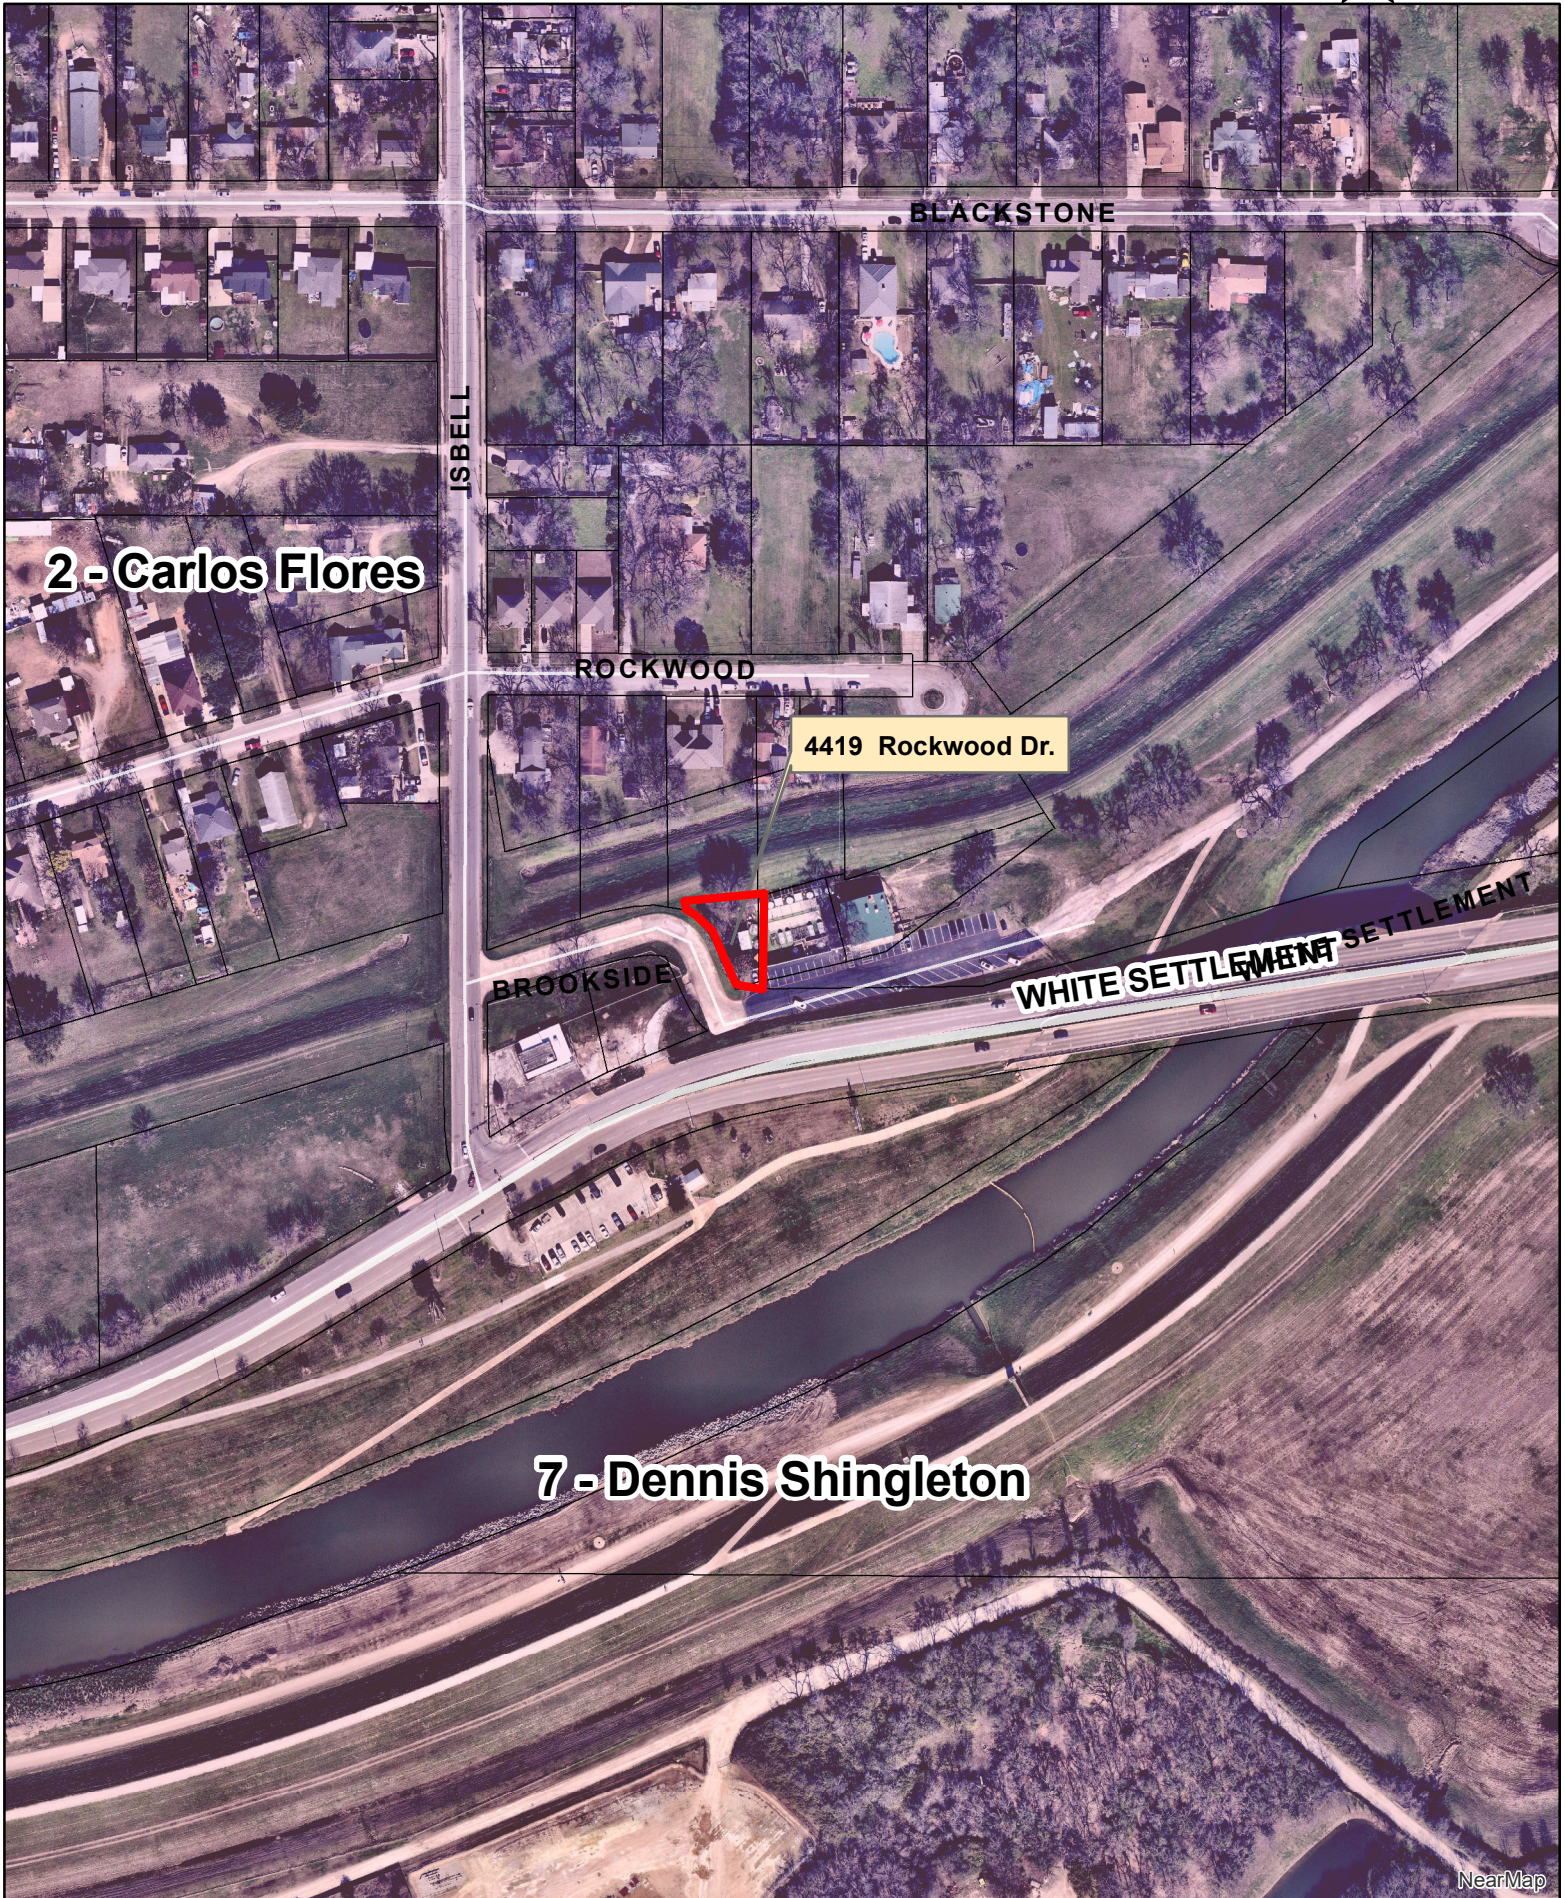

M&C Map - 4419 Rockwood Drive

2 - Carlos Flores

4419 Rockwood Dr.

7 - Dennis Shingleton

WHITE SETTLEMENT SETTLEMENT