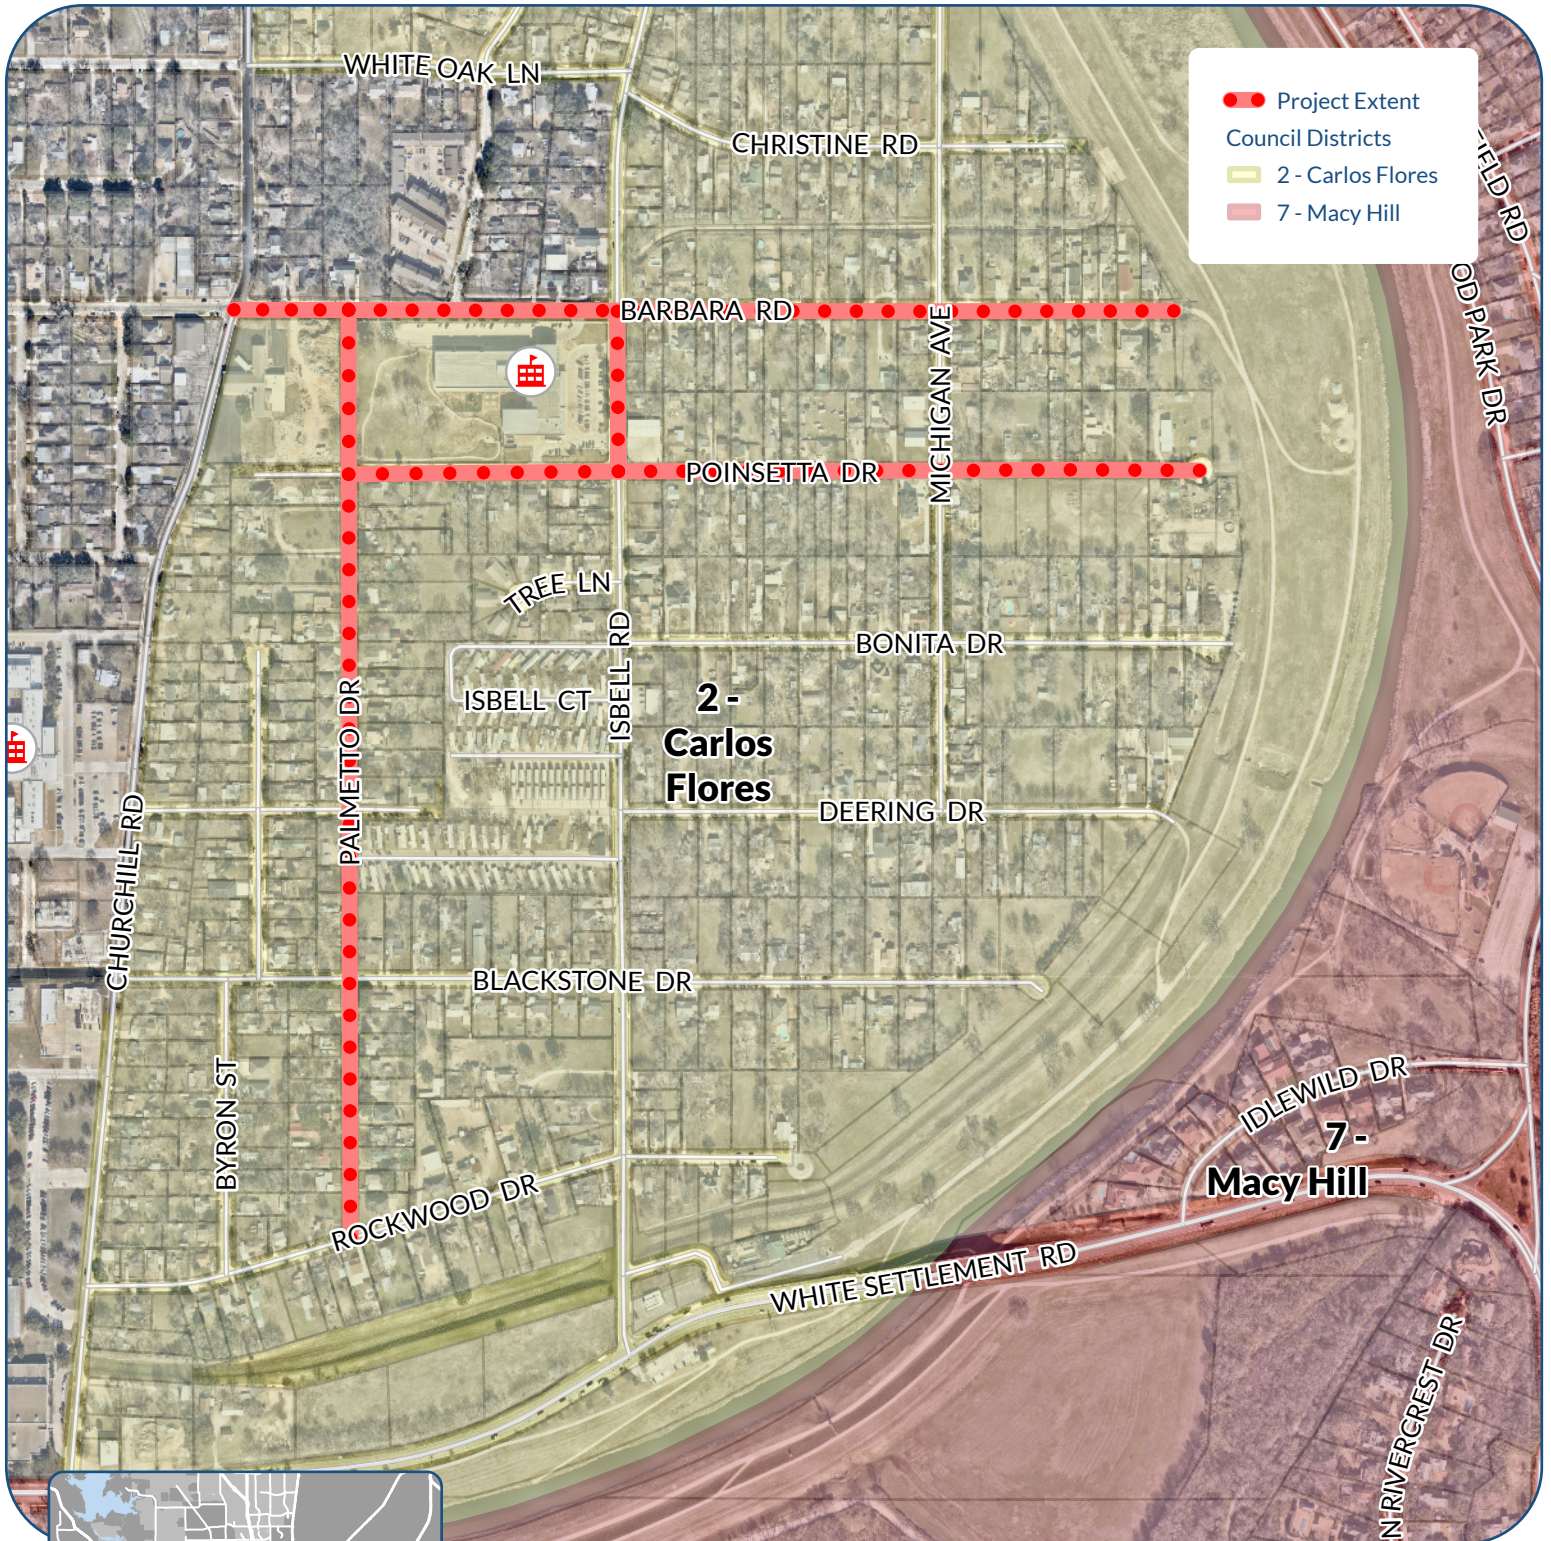

Mayor & Council Map | CPN #104799 AV Cato Safe Routes to School Project

CD # 2

- Project Extent
- Council Districts
- 2 - Carlos Flores
- 7 - Macy Hill

Data Source: CFW GIS, NearMap | Map generated September 2024
TPW Business Support Services

Copyright © 2024 City of Fort Worth. Unauthorized reproduction is a violation of applicable laws. This data is to be used for graphical representation only. The accuracy is not to be taken/used as data produced for engineering purposes or by a registered professional land surveyor. The City of Fort Worth assumes no responsibility for the accuracy of said data.