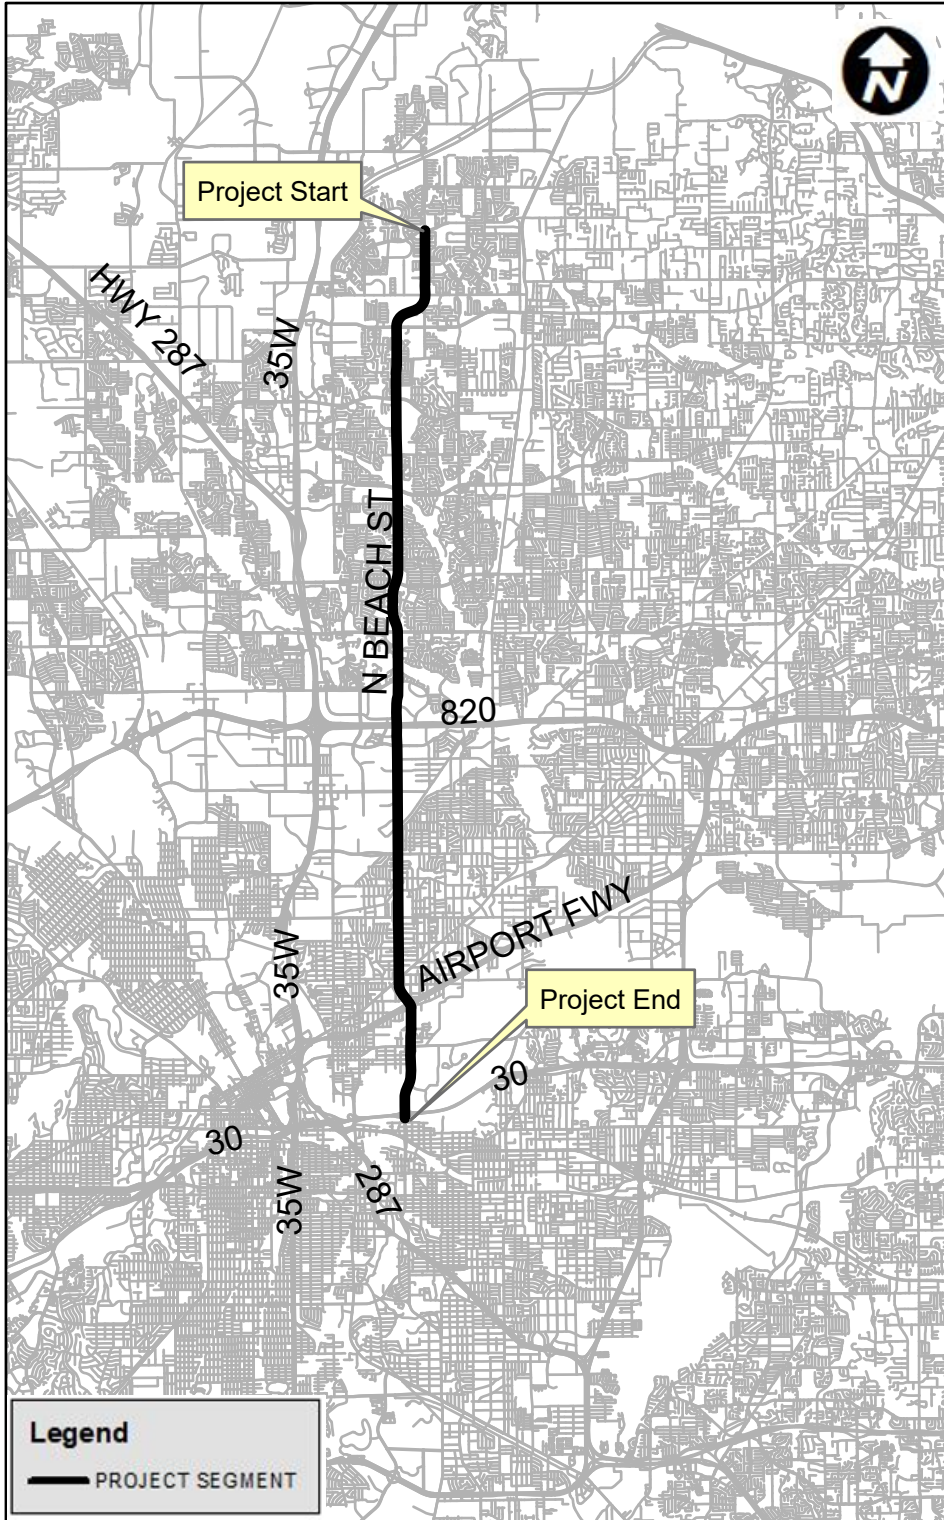

Project Location Map

Project Name: North Beach Street Corridor
 Project Limit: Temberland Blvd To IH 30 East
 Council District 7,4,8
 CSJ 0902-90-239

List of Intersections

North/South Street	East/West Street
Alta Vista Road	Timberland Blvd
Alta Vista Road	Funnel Street
Alta Vista Road	Keller Hicks Road
North Beach Street	Golden Triangle Blvd
North Beach Street	Alta Vista Road
North Beach Street	Heritage Trace Blvd
North Beach Street	Shiver Road
North Beach Street	Thompson Street
North Beach Street	Summerfields Blvd
North Beach Street	Crabapple Street
North Beach Street	Basswood Blvd
North Beach Street	Longstraw Drive
North Beach Street	Fossil Creek Blvd
North Beach Street	Fossil Vista Drive
North Beach Street	Sandshell Drive
North Beach Street	IH 820 West
North Beach Street	IH 820 East
North Beach Street	Northern Cross Blvd
North Beach Street	Clay Ave
North Beach Street	Stanley Keller Road
North Beach Street	East Long Ave
North Beach Street	Chesser Boyer Road
North Beach Street	Springdale Road
North Beach Street	Belknap Street
North Beach Street	West Beach Street
North Beach Street	SH 121 West
North Beach Street	SH 121 East
North Beach Street	East 1st Street
North Beach Street	IH 30 West
North Beach Street	IH 30 East