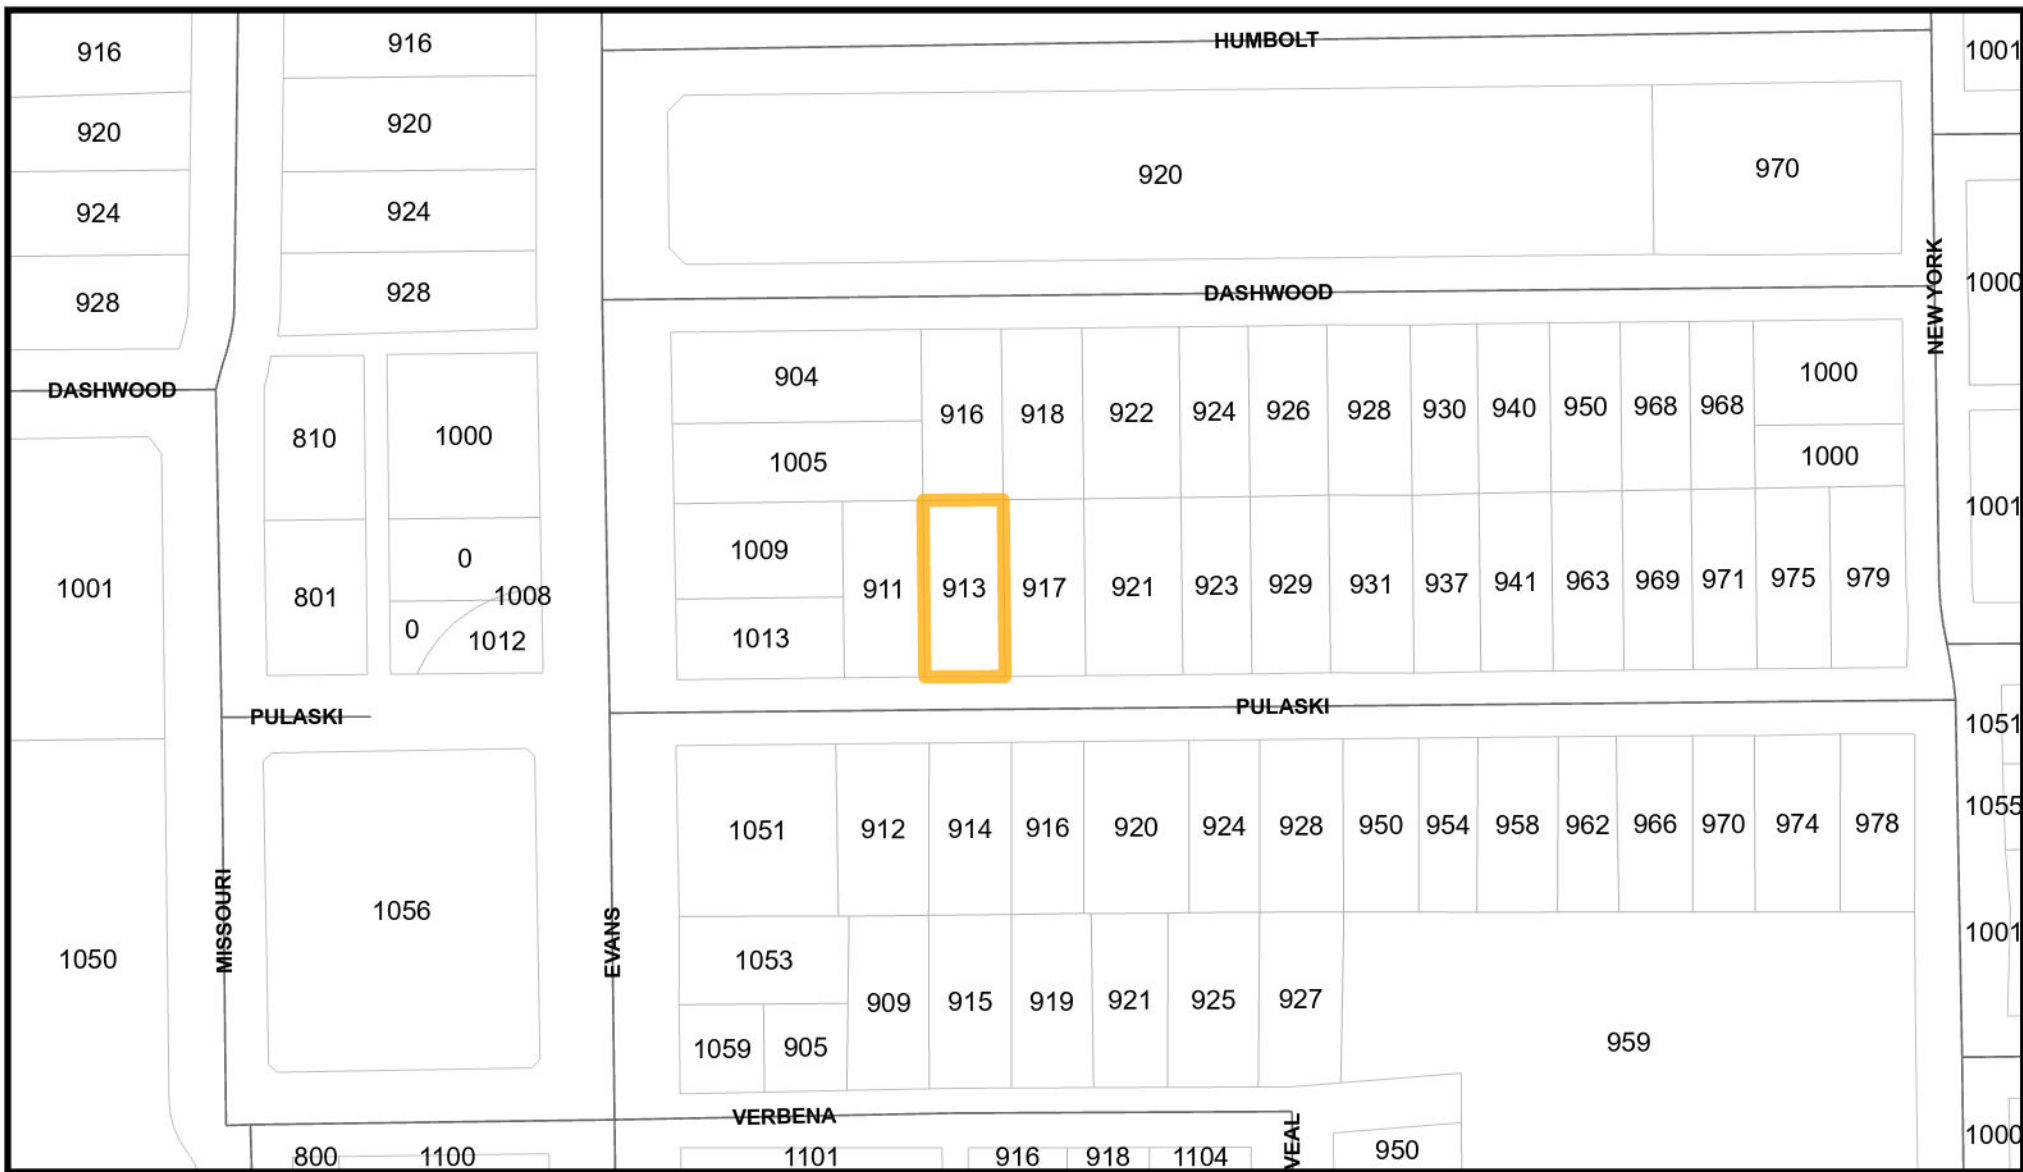

HSTE Property 913 E Pulaski Street

*Property located in Terrell Heights Historic District