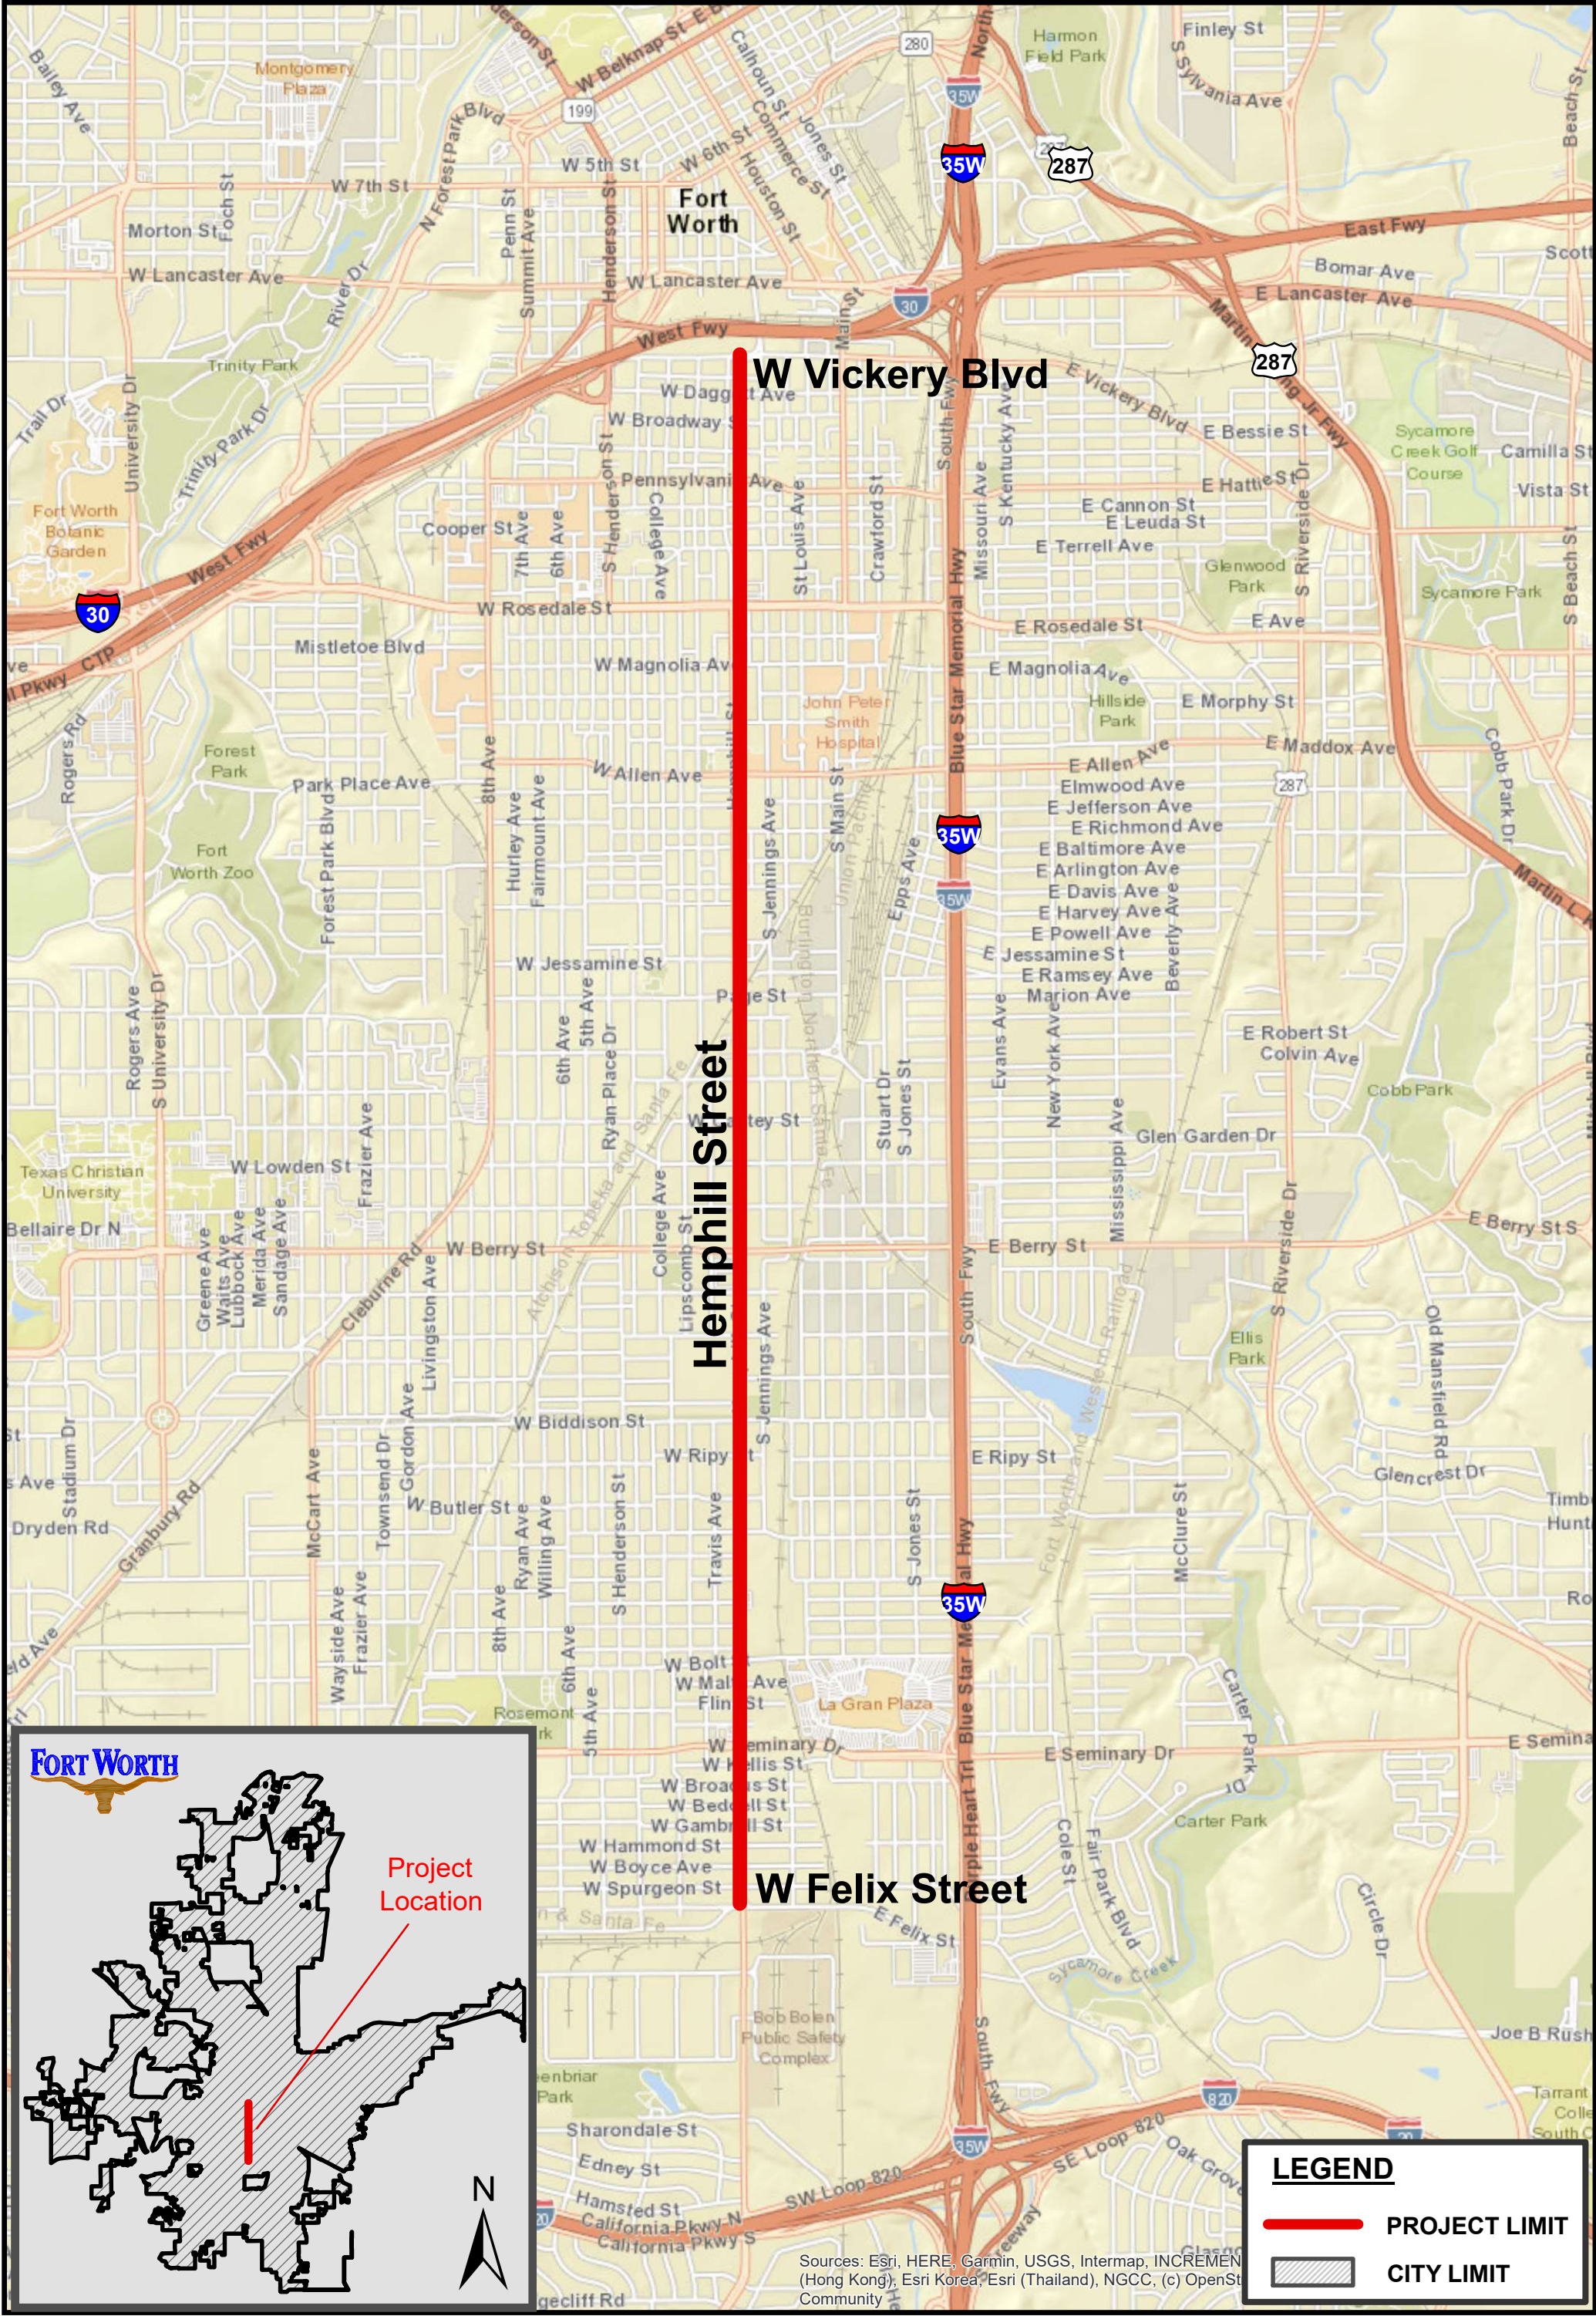

# M&C Map - Hemphill St Speed Limit Change

## West Vickery Blvd to West Felix Street

Sources: Esri, HERE, Garmin, USGS, Intermap, INCREMENTAL, Navteq, Swatch, Bing, Microsoft, (Hong Kong), Esri Korea, Esri (Thailand), NGCC, (c) OpenStreetMap contributors, and the GIS User Community