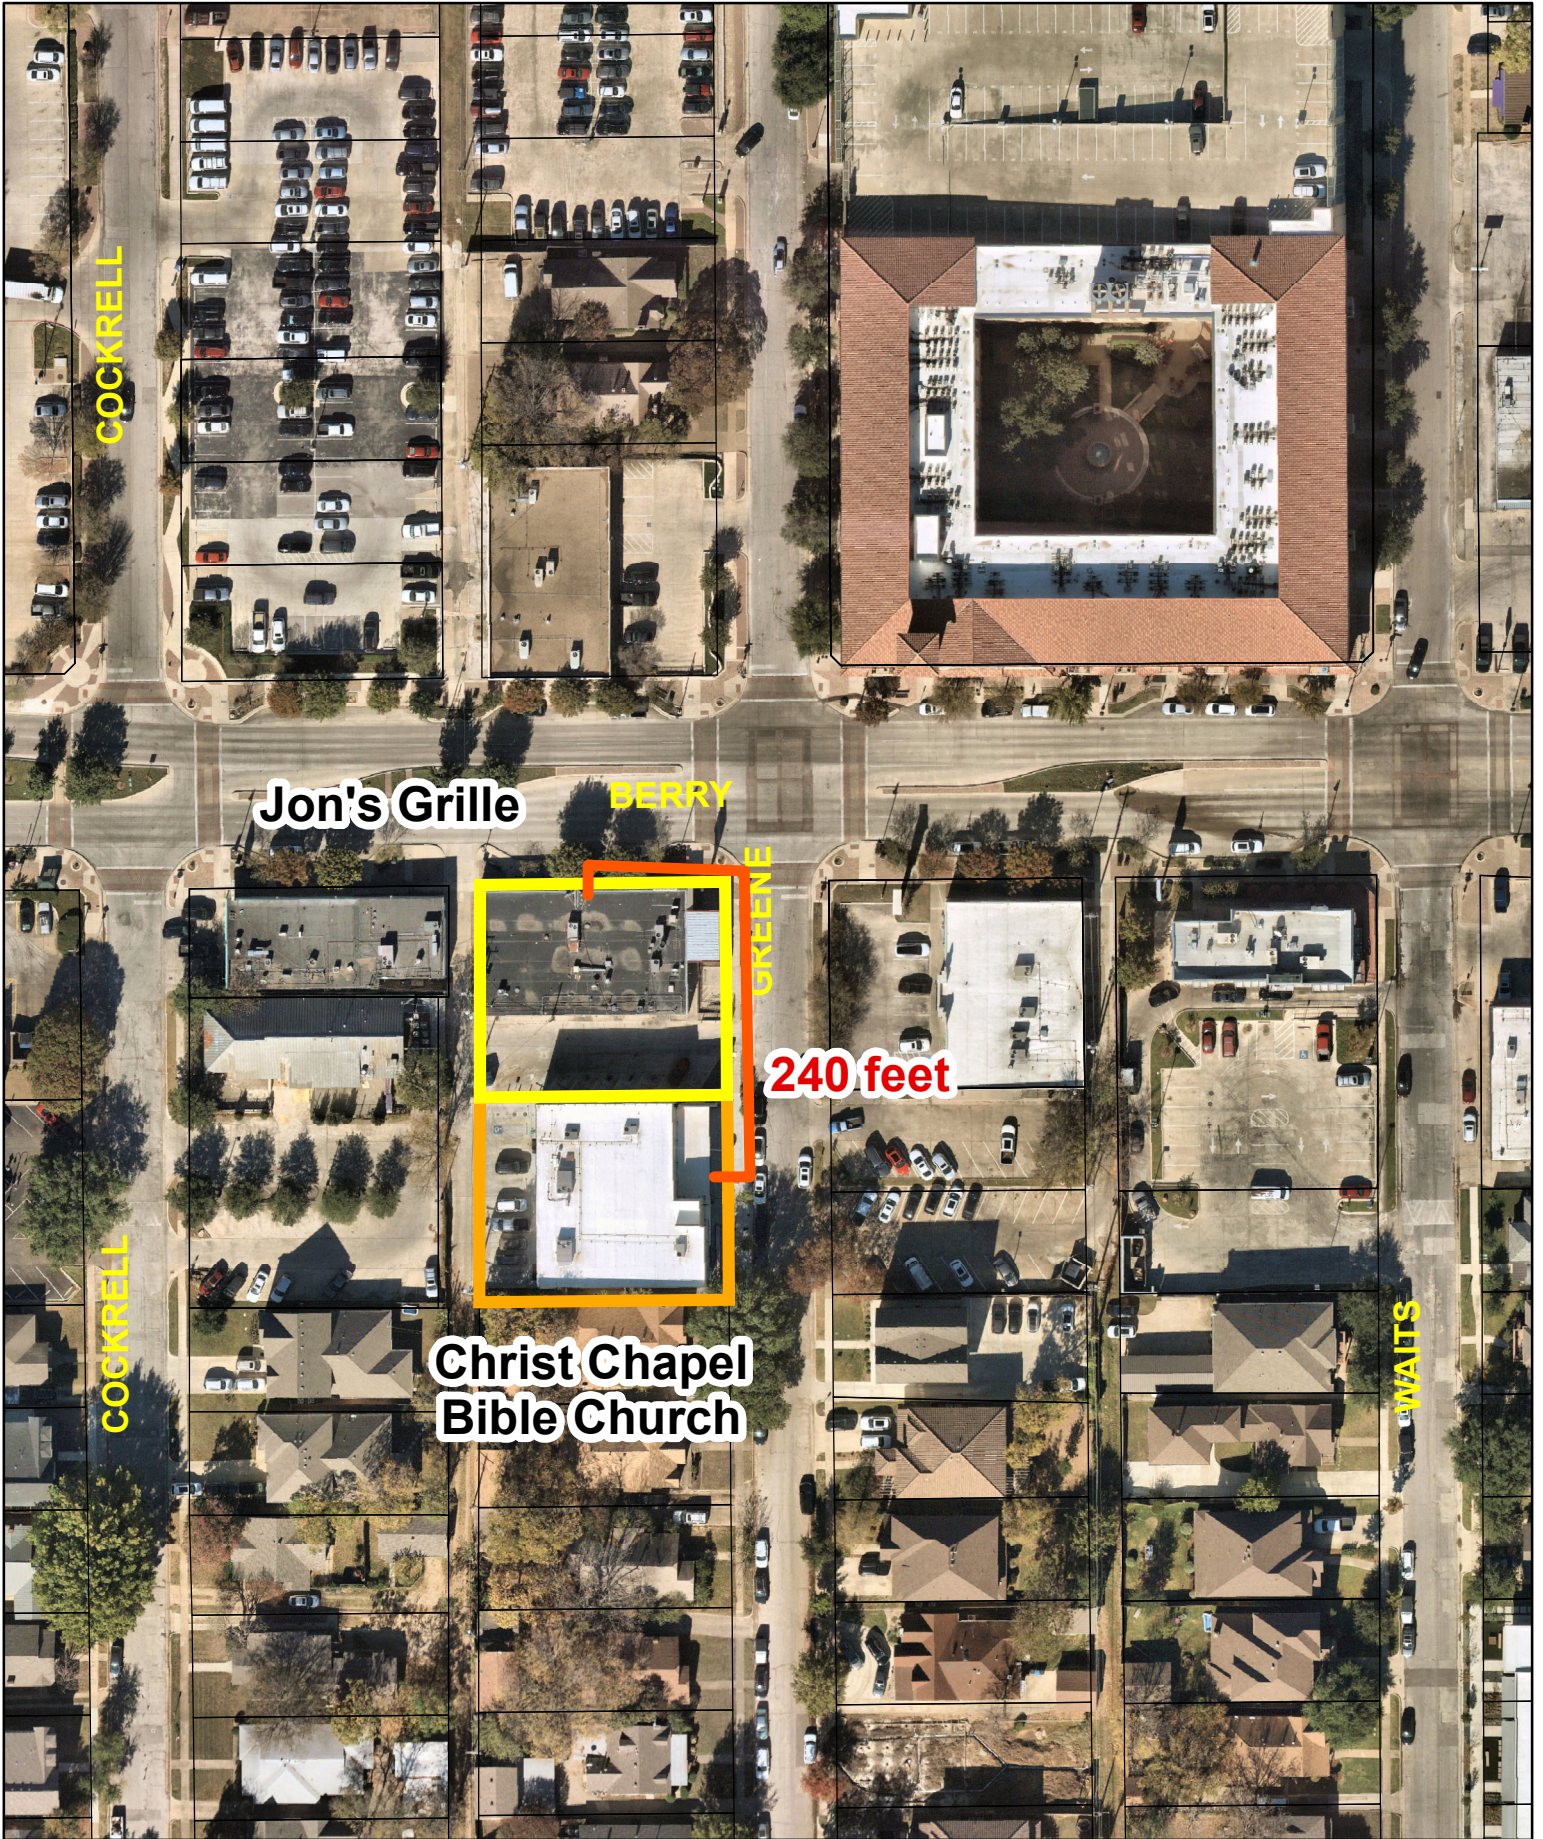

Alcohol Distance Variance AA-20-004

Planning & Development Department
12/24/20 - BK