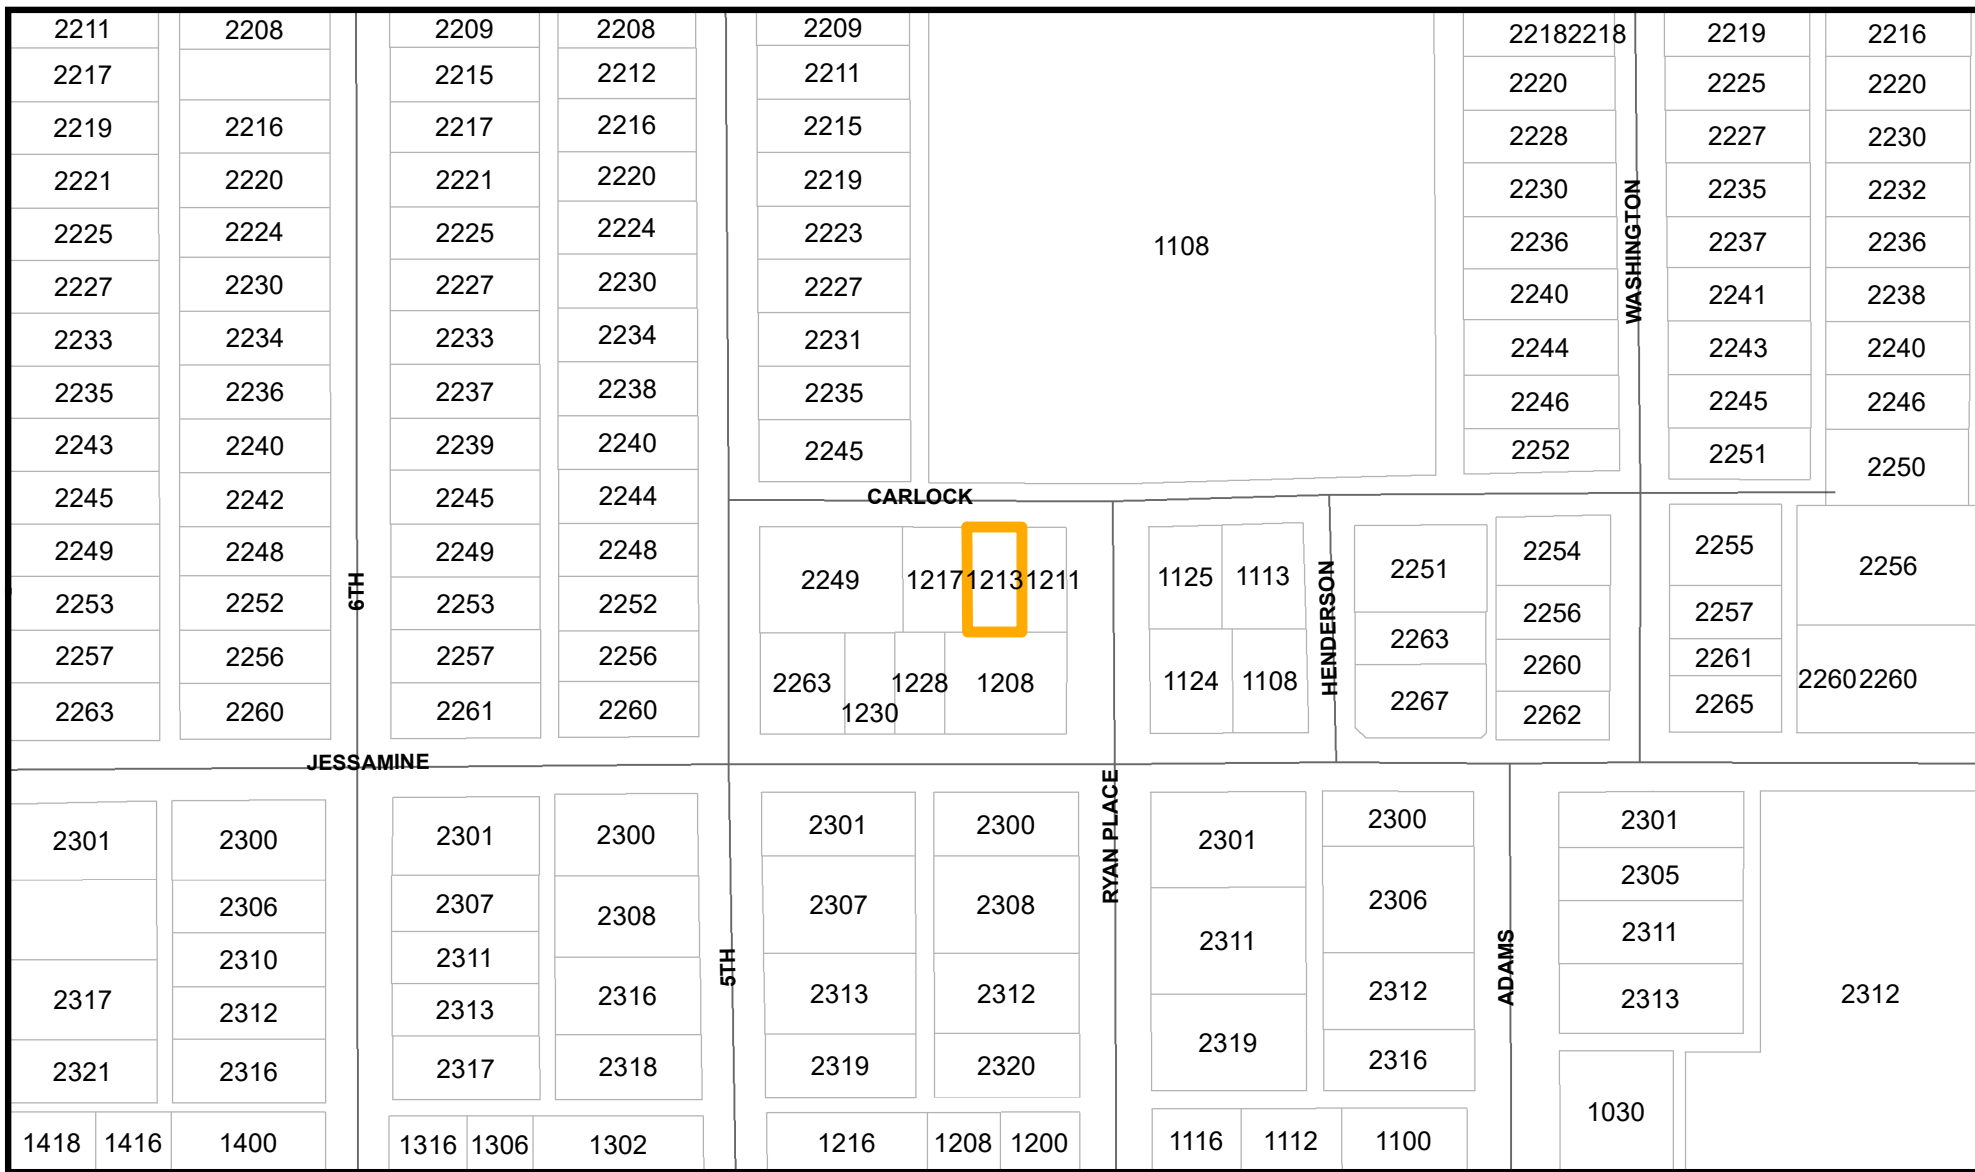

HSTE Property 1213 Carlock Street

*Property located in the Fairmount Historic District