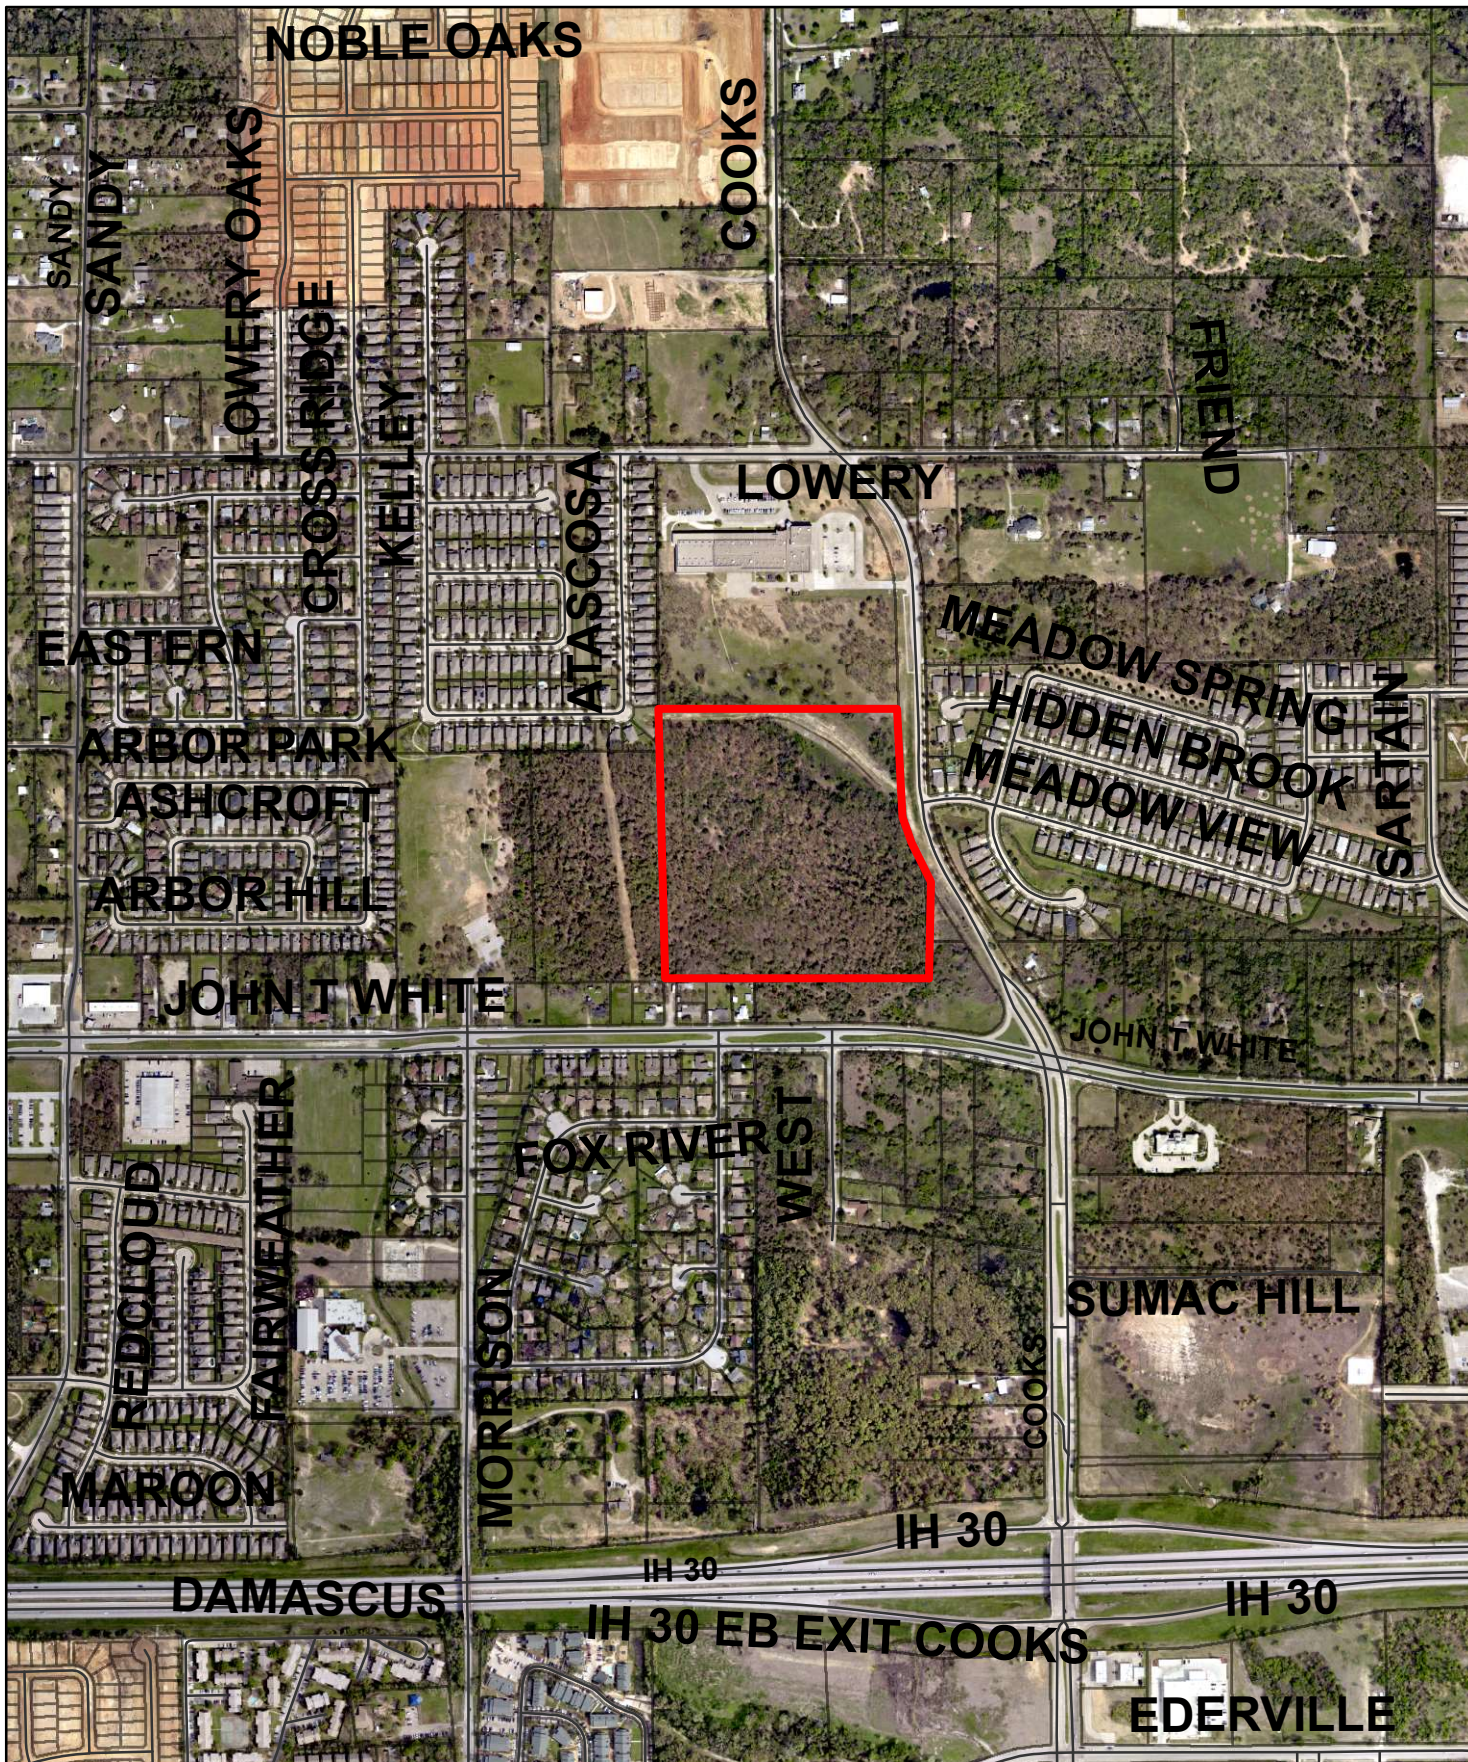

# M&C 21 PARD- 840 COOKS LANE

## Approximately 24 Acres

Copyright 2020 City of Fort Worth. Unauthorized reproduction is a violation of applicable laws. This product is for informational purposes and may not have been prepared for or be suitable for legal, engineering, or surveying purposes. It does not represent an on-the-ground survey and represents only the approximate relative location of property boundaries. The City of Fort Worth assumes no responsibility for the accuracy of said data.