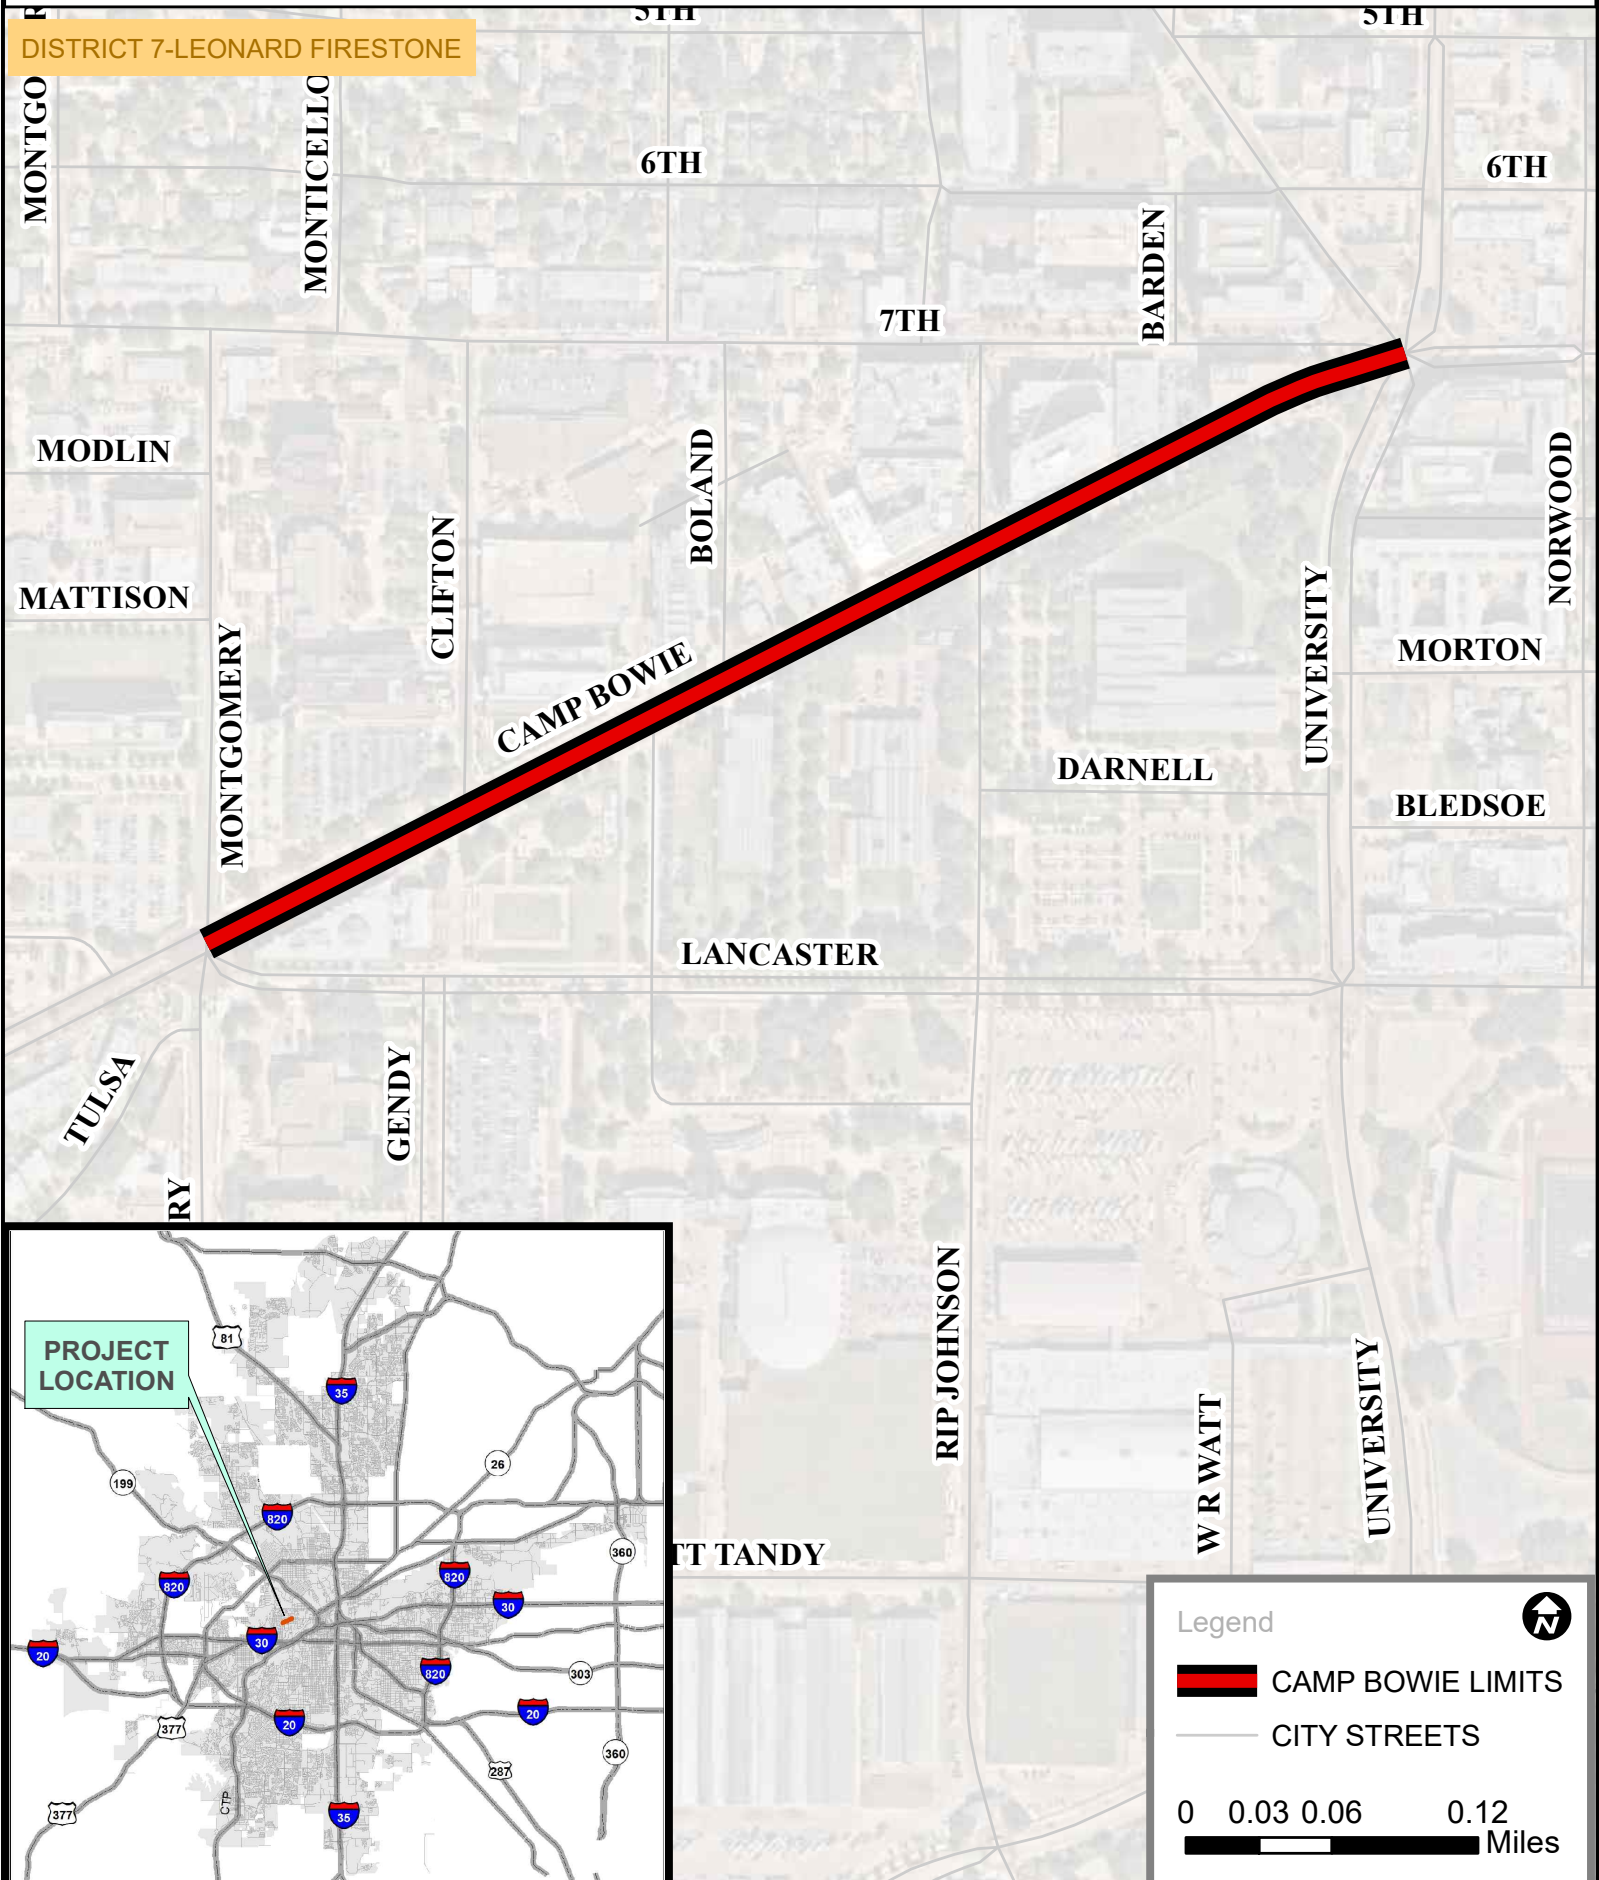

MAYOR AND COUNCIL COMMUNICATION MAP

CPN 104639 CAMP BOWIE BLVD FROM MONTGOMERY ST TO UNIVERSITY DR

Legend

- CAMP BOWIE LIMITS
- CITY STREETS

0 0.03 0.06 0.12 Miles