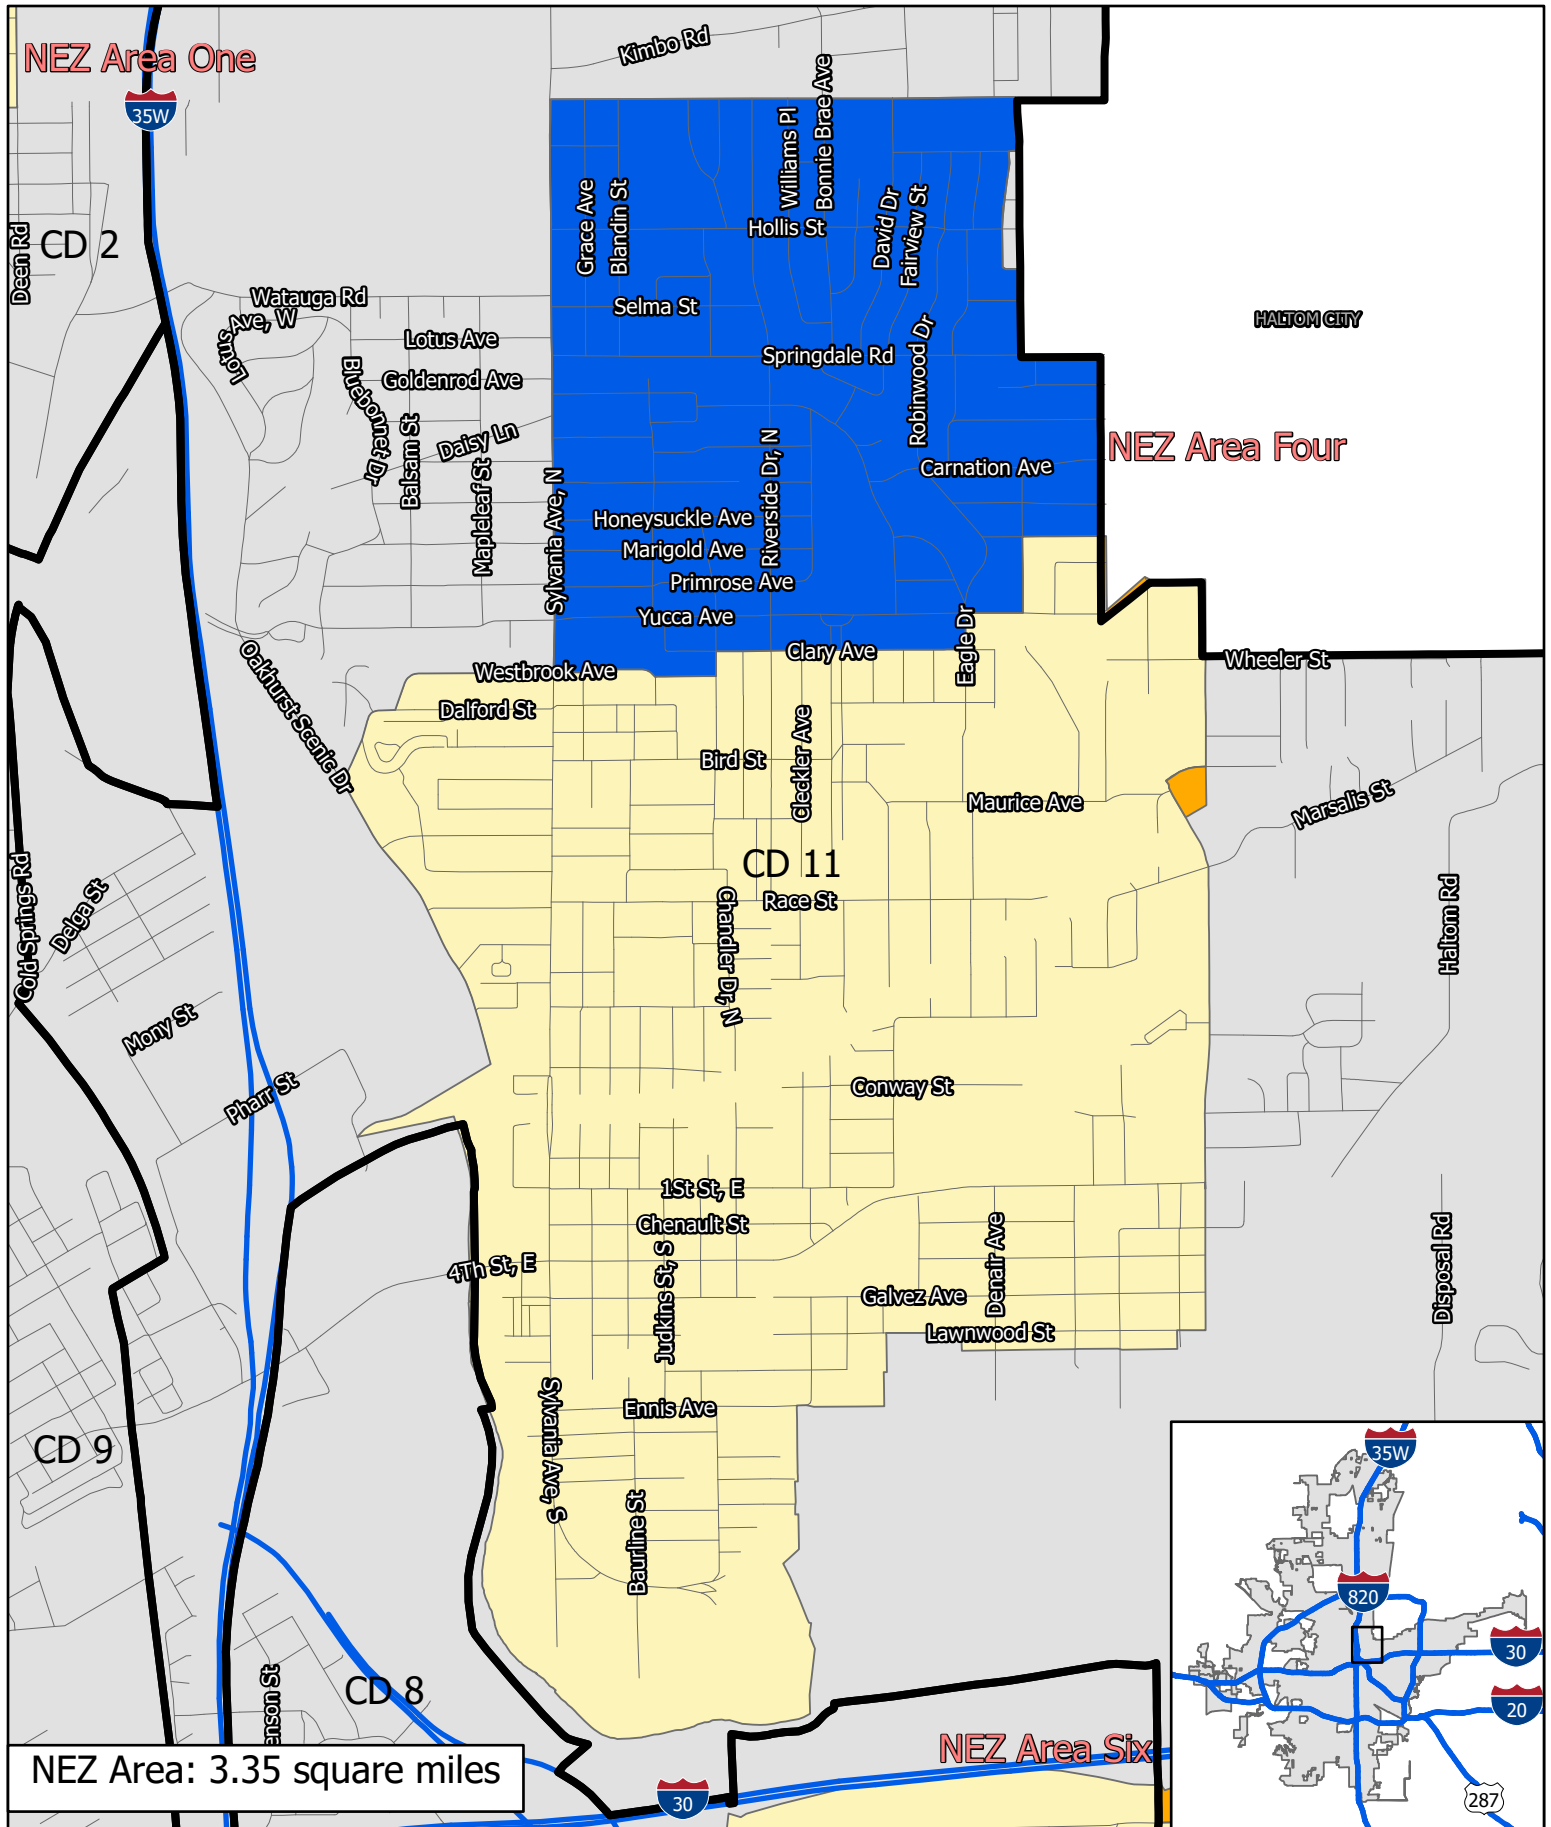

NEZ Area One

NEZ Area Four

HALTOM CITY

NEZ Area: 3.35 square miles

NEZ Area Four

- NEZ Areas
- City Limits
- Added to NEZ
- Removed from NEZ

0 0.13 0.25 0.5  
 Miles