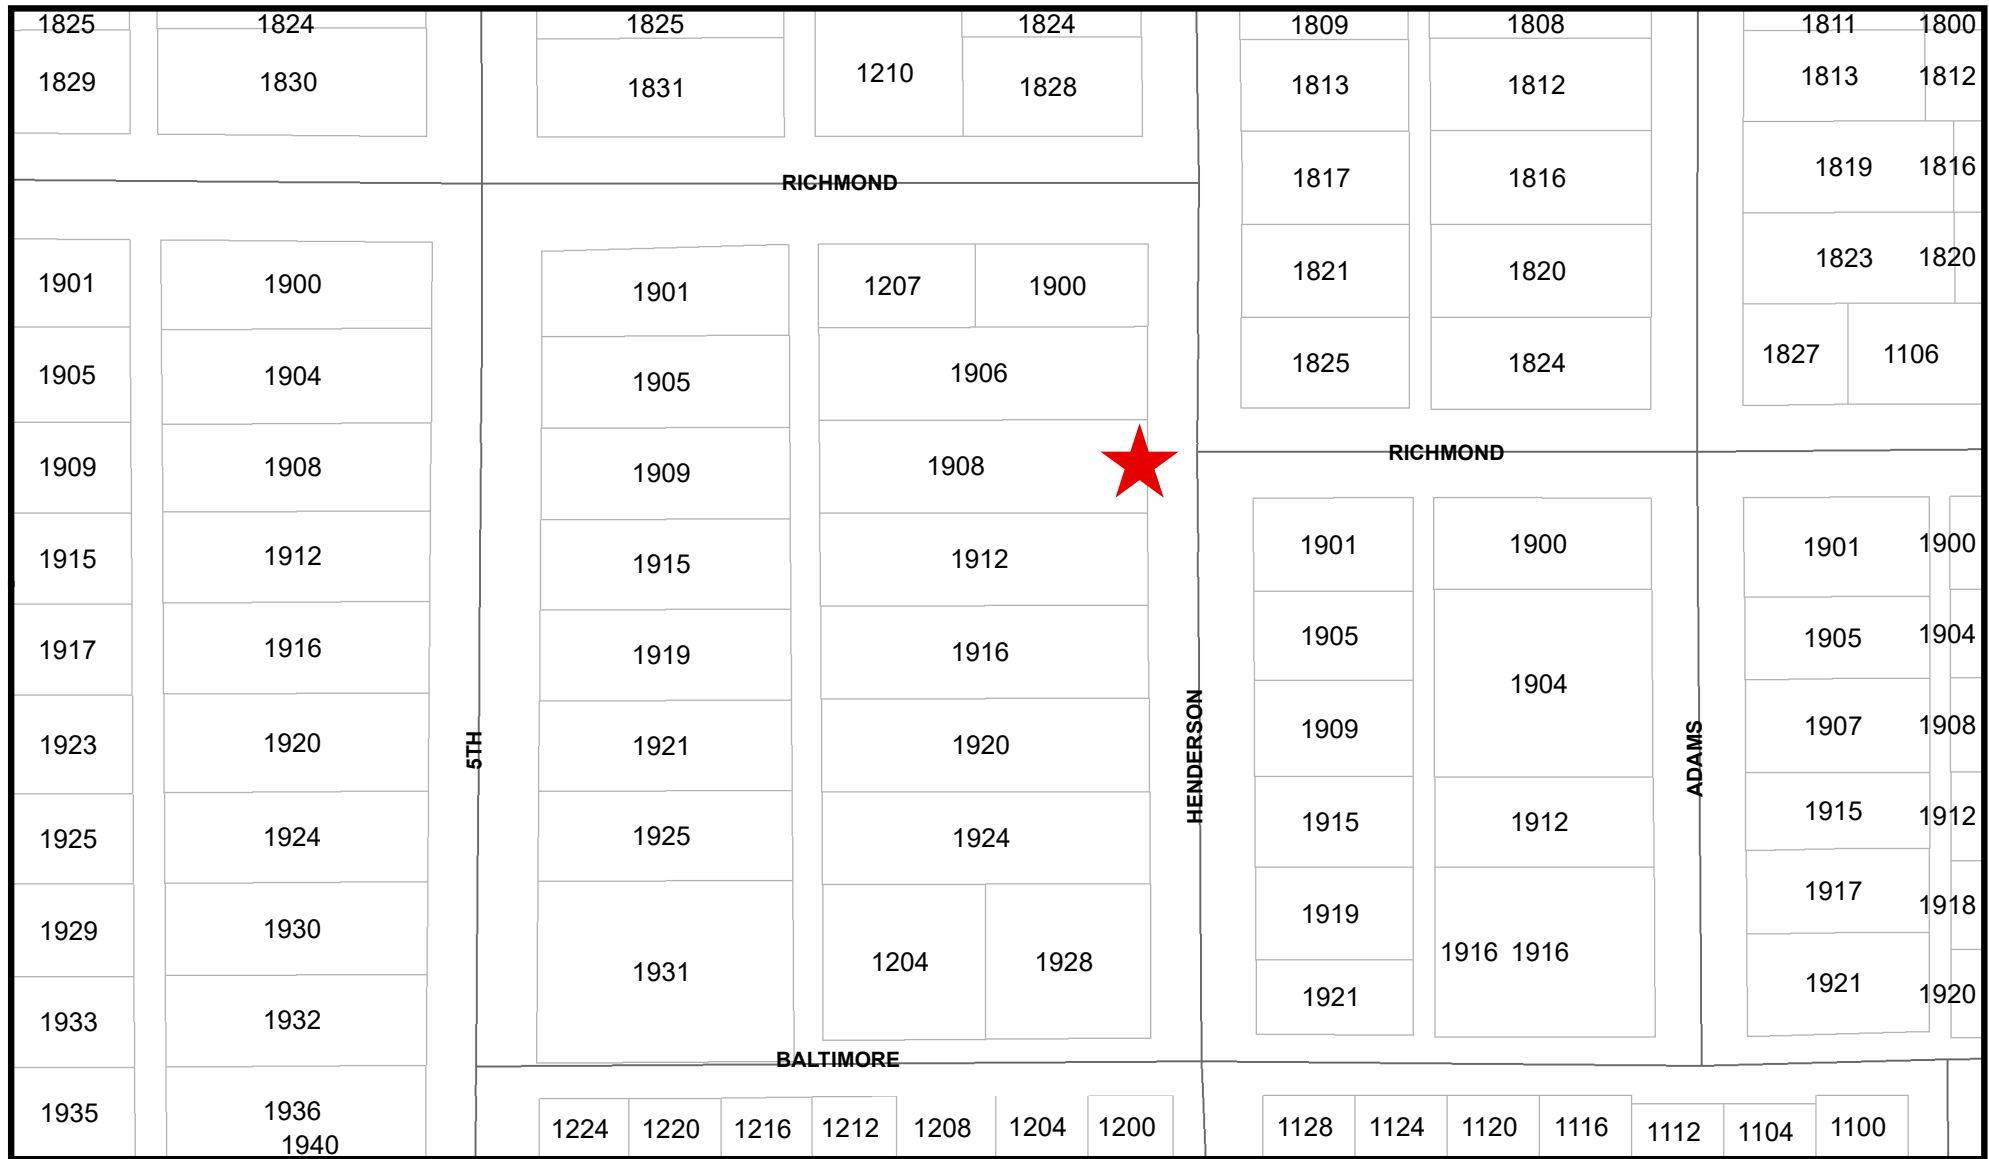

# HSTE Property 1908 S. Henderson St.

\*This property is located in the Fairmount Historic District