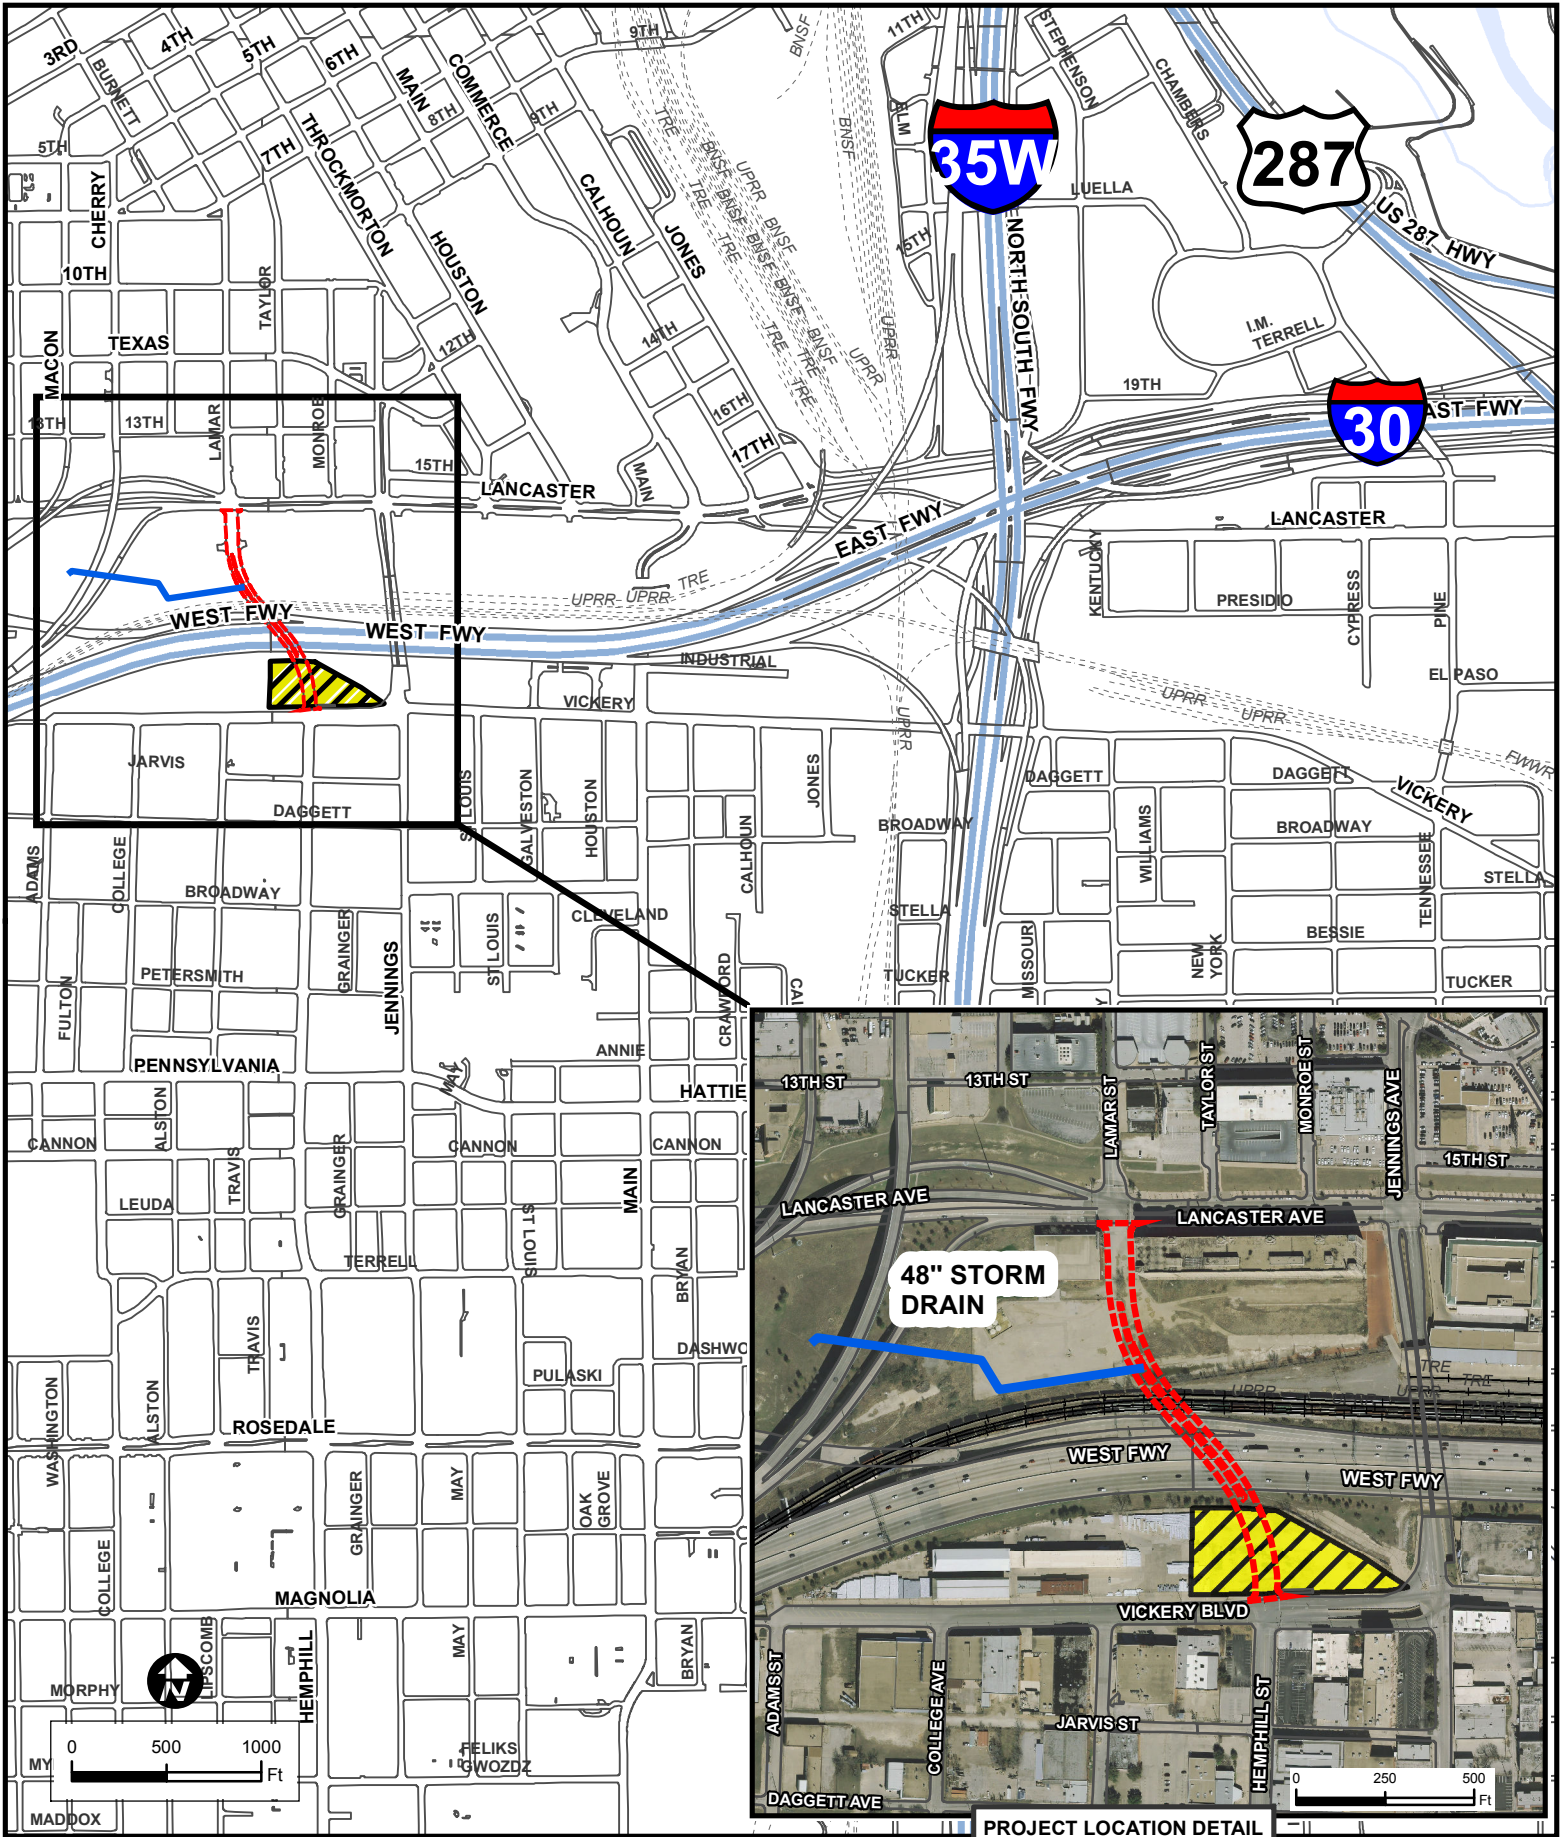

MAYOR AND COUNCIL COMMUNICATION MAP

20HEMPHILL CMAR CONSTRUCTION

Copyright 2014 City of Fort Worth. Unauthorized reproduction is a violation of applicable laws. This product is for informational purposes and may not have been prepared for or be suitable for legal, engineering, or surveying purposes. It does not represent an on-the-ground survey and represents only the approximate relative location of property boundaries. The City of Fort Worth assumes no responsibility for the accuracy of said data.