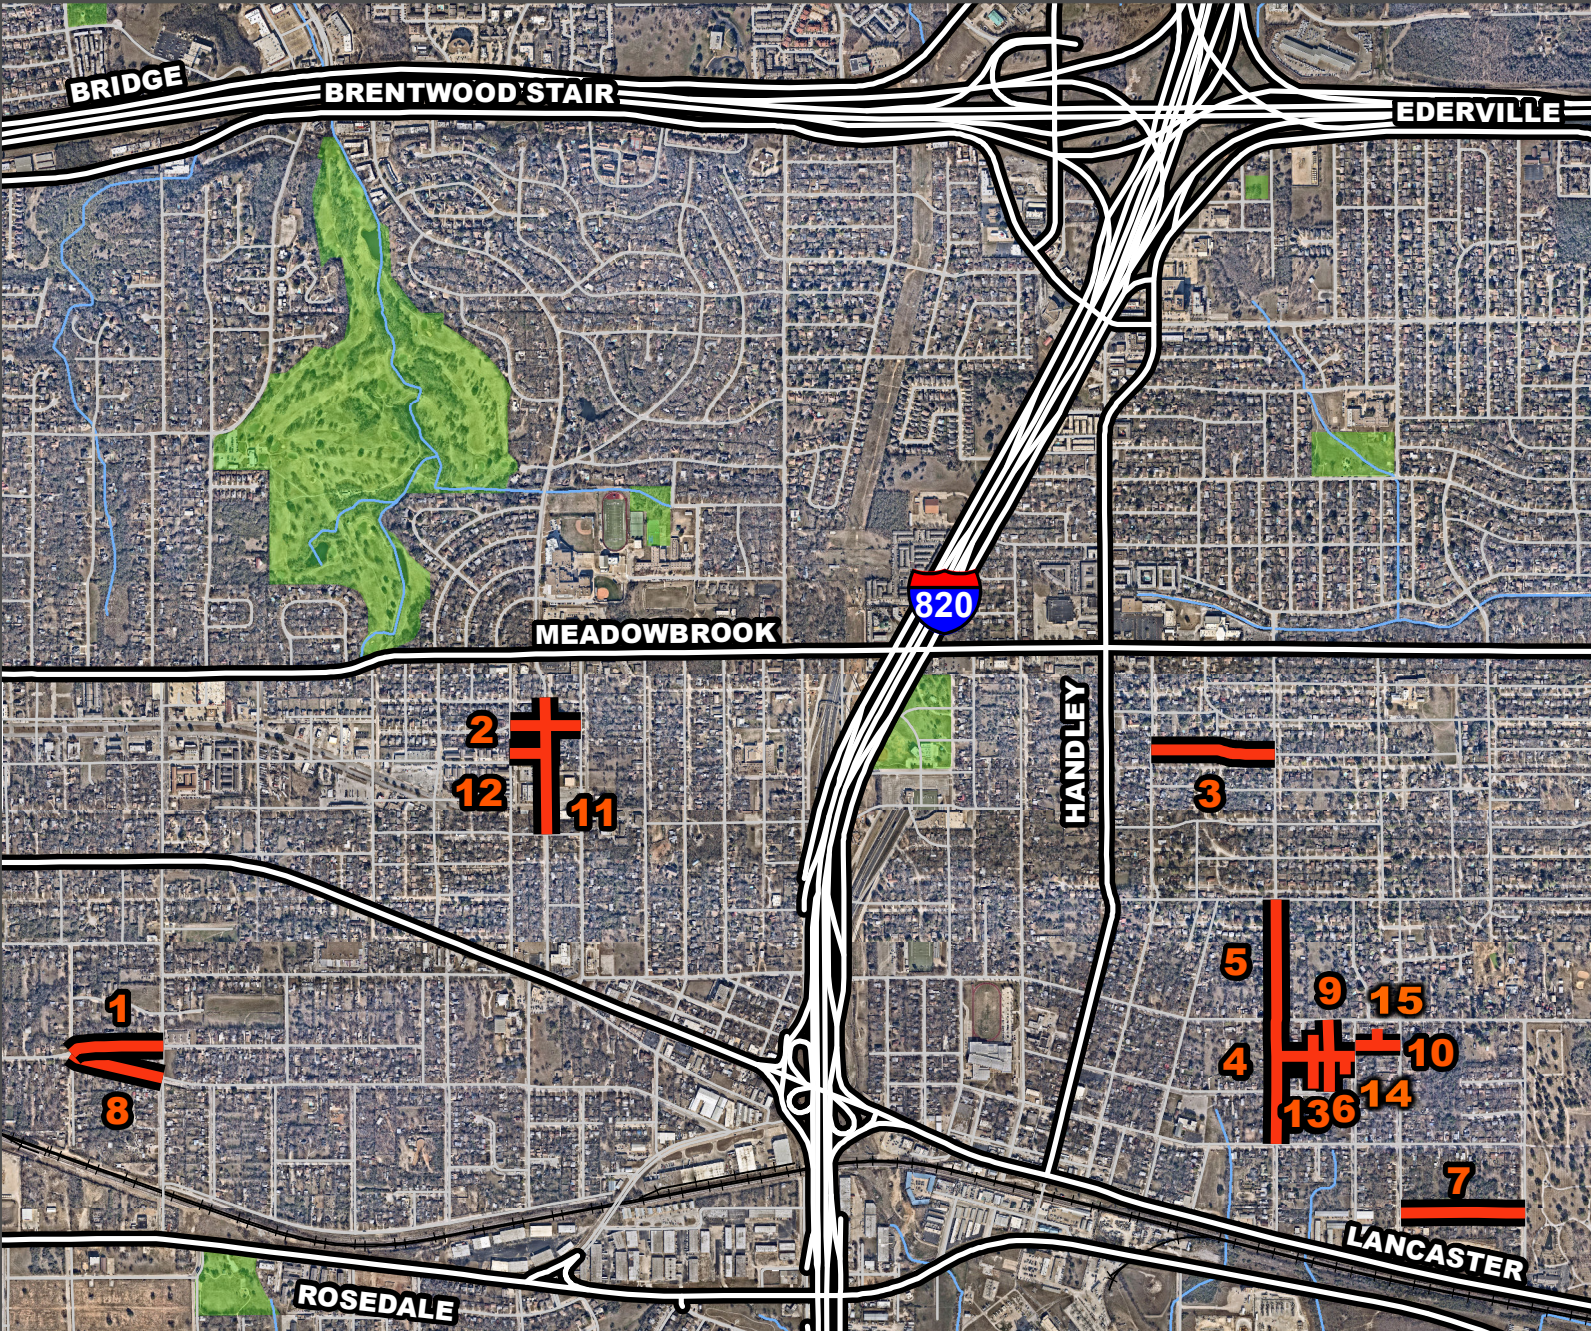

# MAYORAL & COUNCIL COMMUNICATION MAP

## 2022 BOND NEIGHBORHOOD STREETS

### CPN104311 - YEAR 3 CONTRACT 13

MAP ID	STREET	FROM	TO	Source
1	N Hampshire Boulevard	House Street	Tierney Road	Bond
2	Hightower Street	Weiler Boulevard	Stark Street	Bond
3	Hightower Street	Halbert Street	Milam Street	Bond
4	Kipling Street	Milam Street	Major Street	Bond
5	Milam Street	Beaty Street	Church Street	Bond
6	Proctor Street	Kipling Street	Routt Street	Bond
7	Ruth Street	Mims Street	Rosehill Drive	Bond
8	S Hampshire Boulevard	House Street	Tierney Road	Water
9	Proctor Street	Kipling Street	Craig Street	Water
10	Kipling Street	Major Street	Mims Street	Water
11	Yeager Street	Greenlee Street	300 ft north of Hightower Street	Water
12	Easement between Hightower and Greenlee Street	Weiler Boulevard	Yeager Street	Water
13	Easement between Louis Street and Proctor Street	Craig Street	Routt Street	Water
14	Easement between Proctor and Major	Kipling Street	Routt Street	Water
15	Easement between Major Street and Mims Street	Craig Street	Kipling Street	Water

- PAVEMENT PROJECTS
- MAJOR STREETS
- CITY STREETS
- RAILROAD TRACKS
- CITY PARKS

N

0 0.1 0.2 0.4 Miles