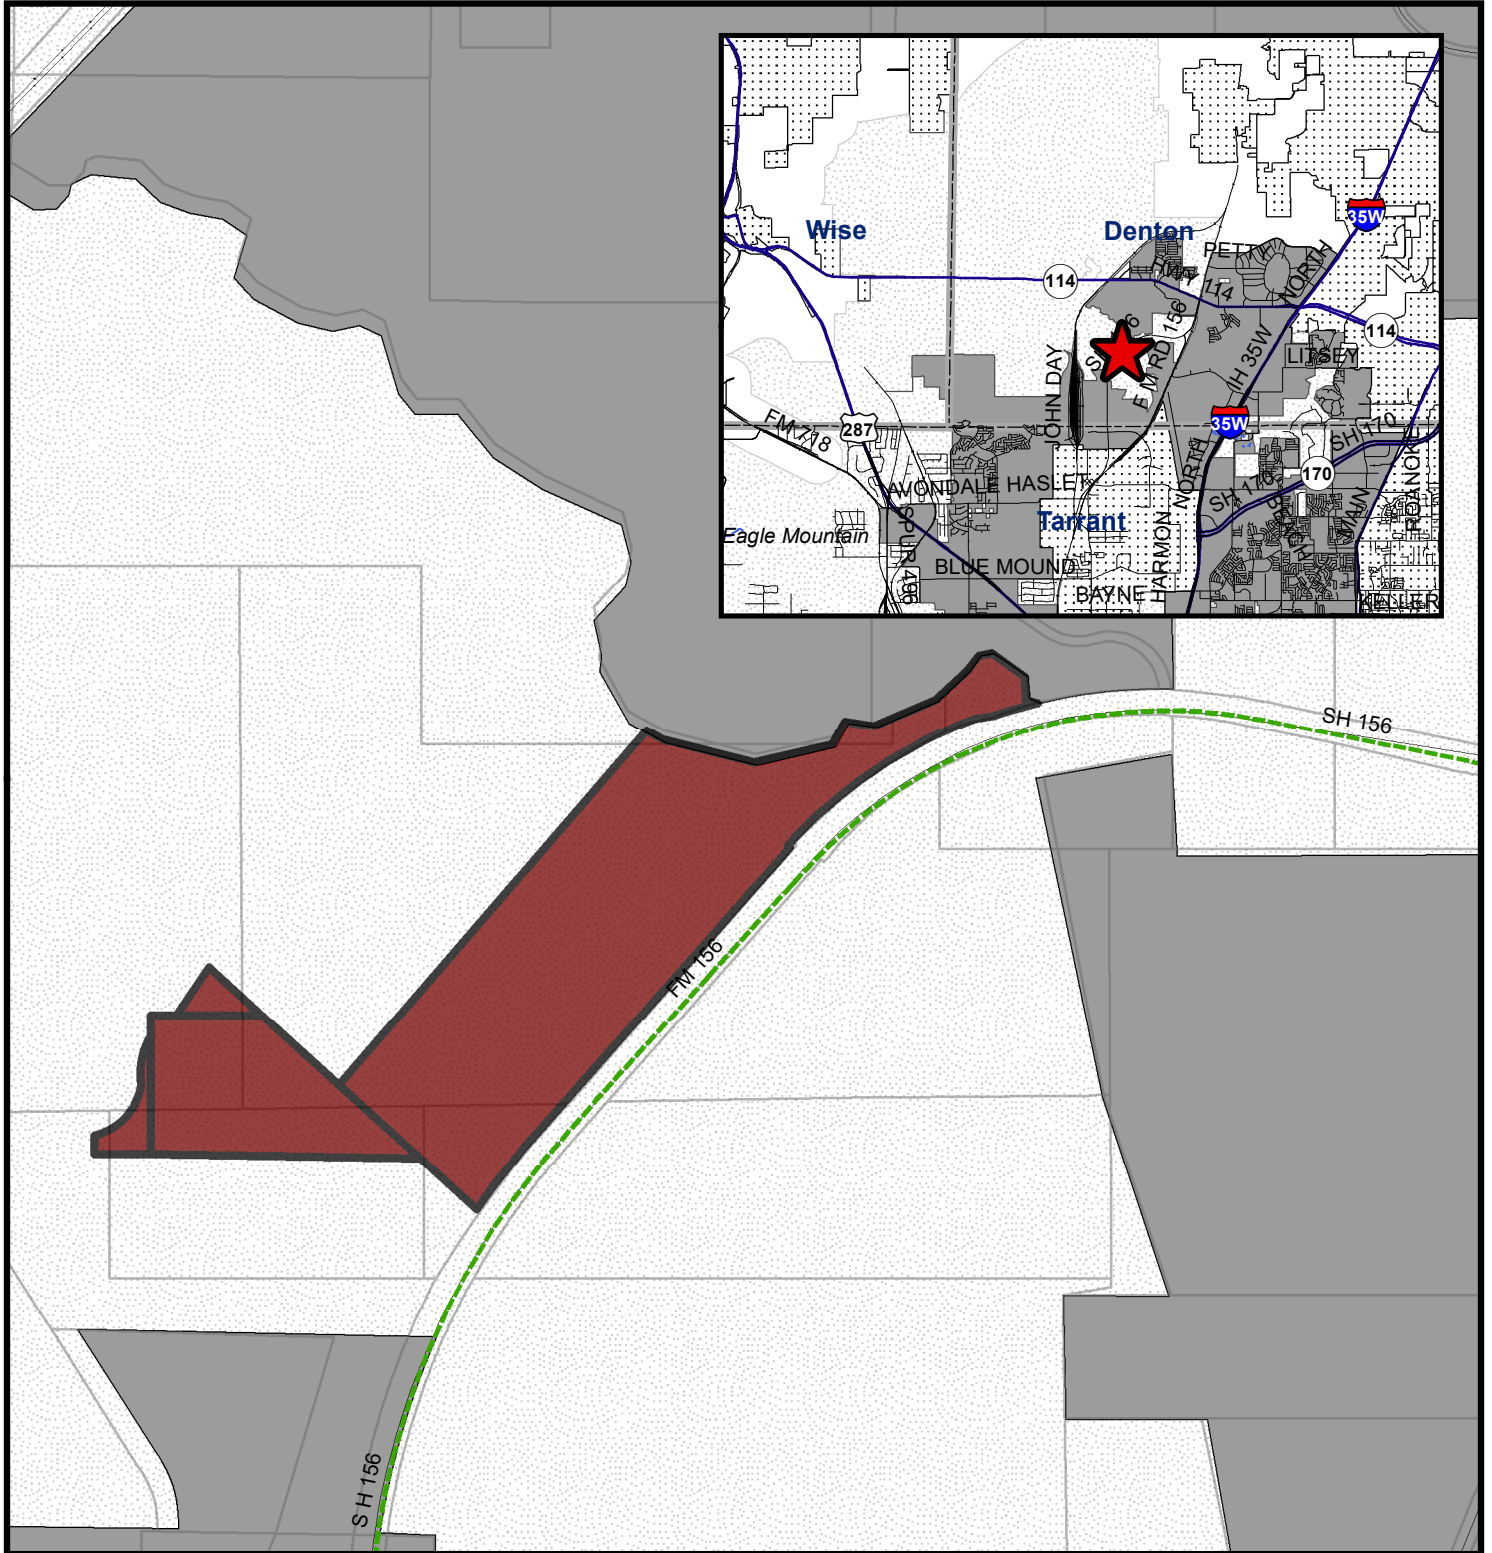

Annexation AX-19-001

Exhibit A

Addition of approximately 115.026 Acres to become part of Council District 7

0 500 1,000 2,000 Feet

1:14,000

Legend

-  Annexation Area
-  Fort Worth City Limit (Full Purpose)
-  Adjacent Cities

Planning & Development Department
03/21/2019

COPYRIGHT 2019 CITY OF FORT WORTH UNAUTHORIZED REPRODUCTION IS A VIOLATION OF APPLICABLE LAWS. THIS DATA IS TO BE USED FOR A GRAPHICAL REPRESENTATION ONLY. THE ACCURACY IS NOT TO BE TAKEN / USED AS DATA PRODUCED FOR ENGINEERING PURPOSES OR BY A REGISTERED PROFESSIONAL LAND SURVEYOR. THE CITY OF FORT WORTH ASSUMES NO RESPONSIBILITY FOR THE ACCURACY OF SAID DATA.