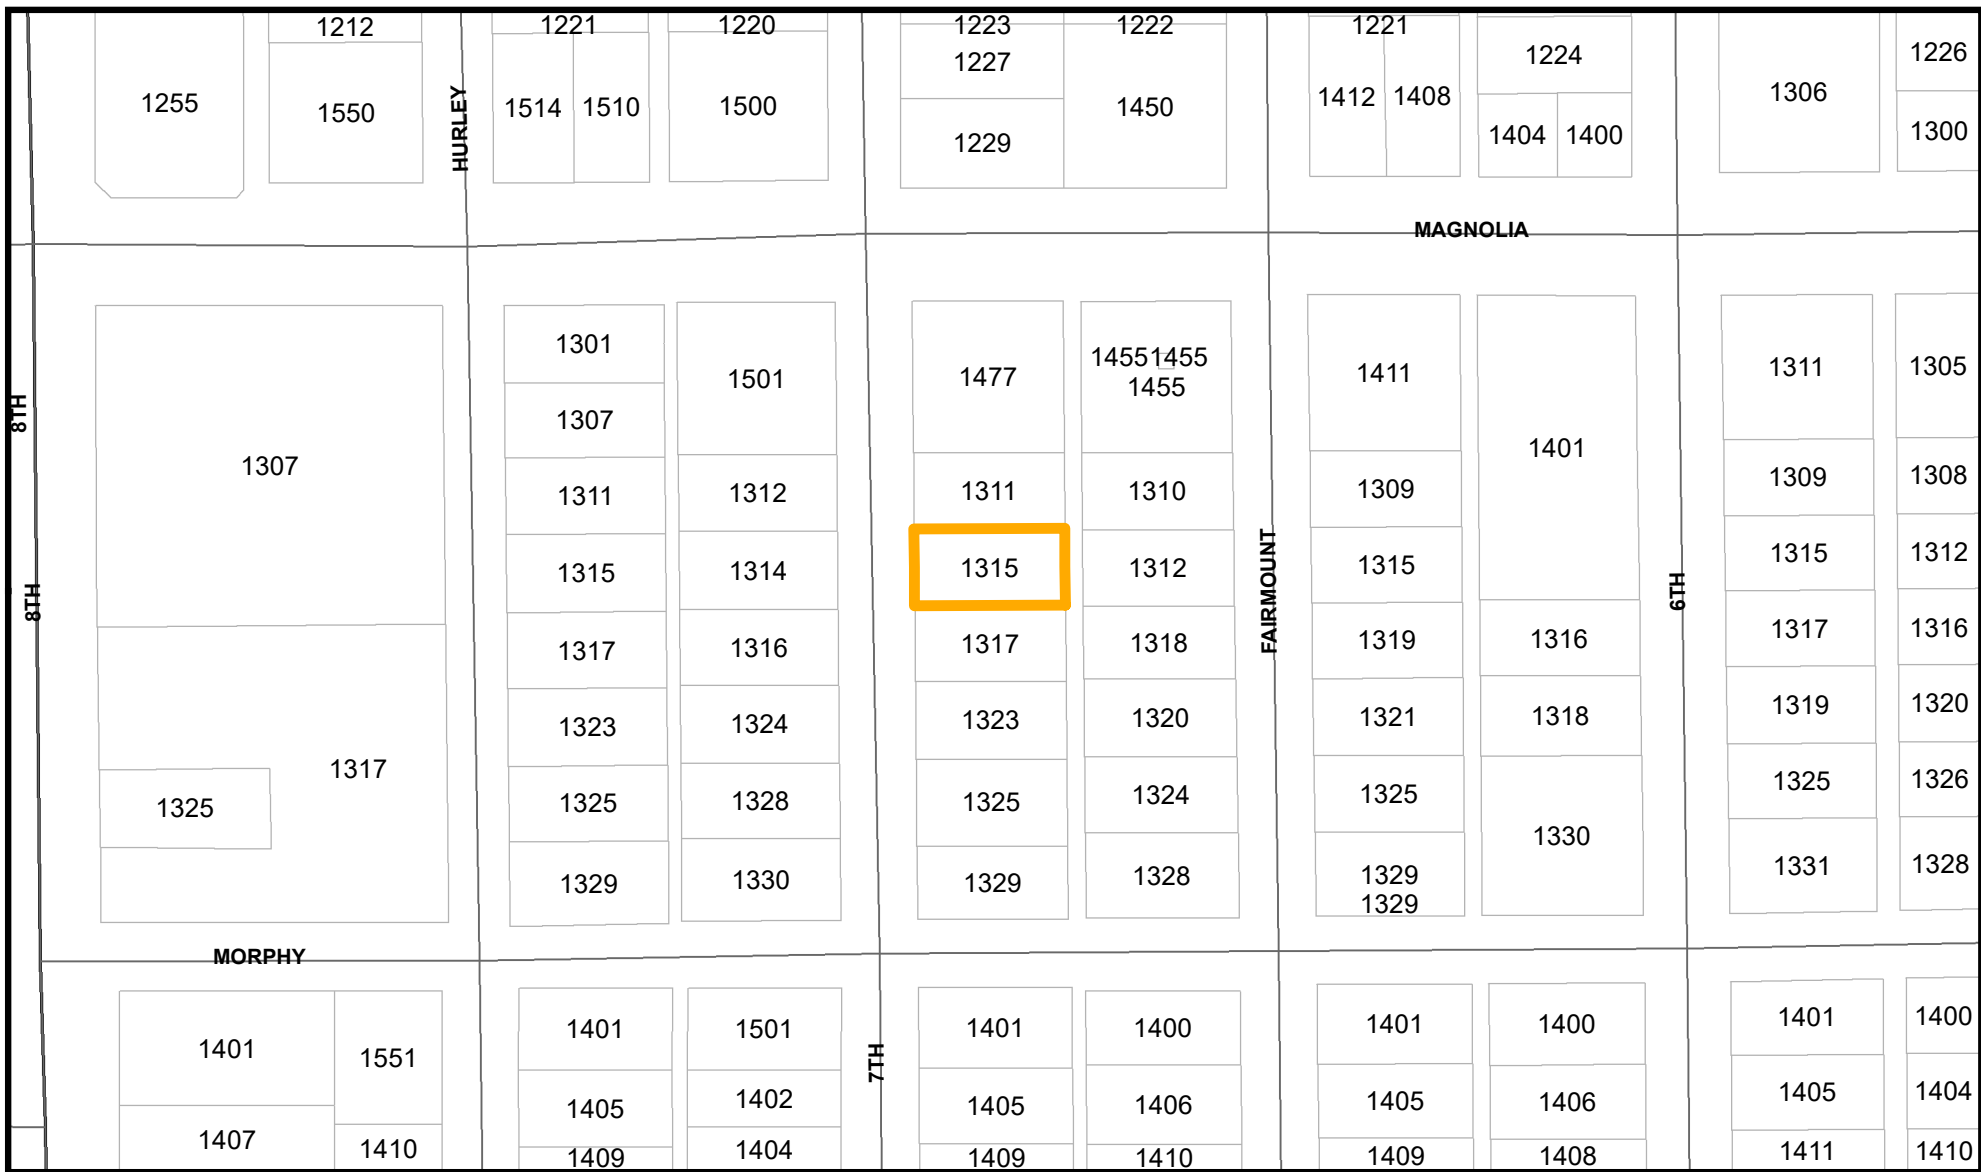

HSTE Property 1315 7th Avenue

*Property located in the Fairmount Historic District