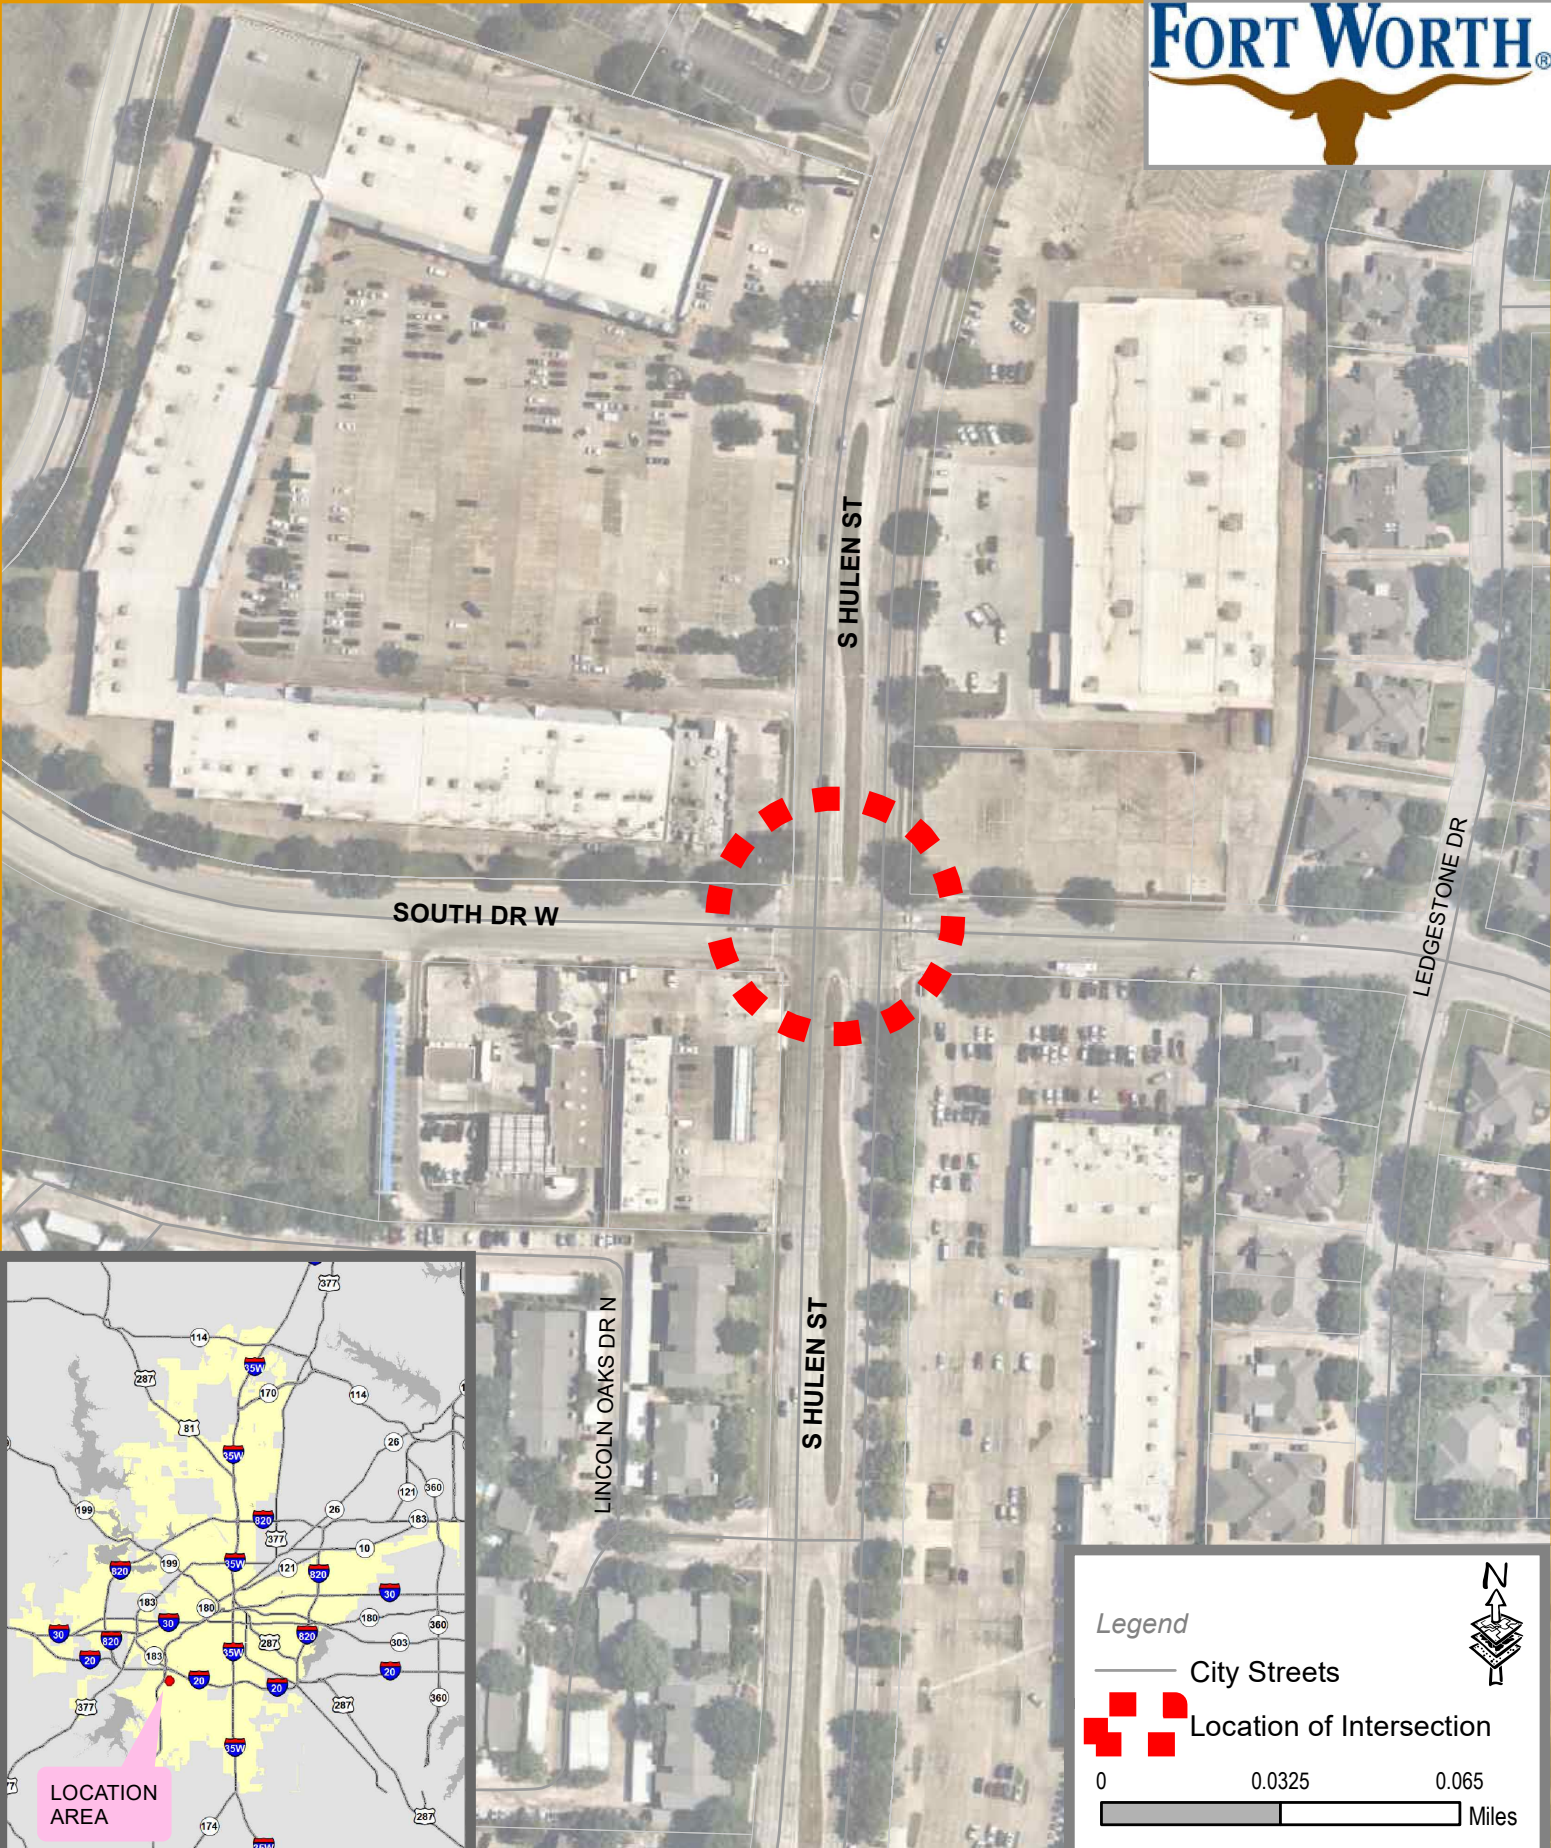

# MAYOR AND COUNCIL COMMUNICATION MAP CPN 104095 SOUTH DR W AND S HULEN ST INTERSECTION IMPROVEMENTS

**Legend**

- City Streets
- Location of Intersection

0 0.0325 0.065 Miles