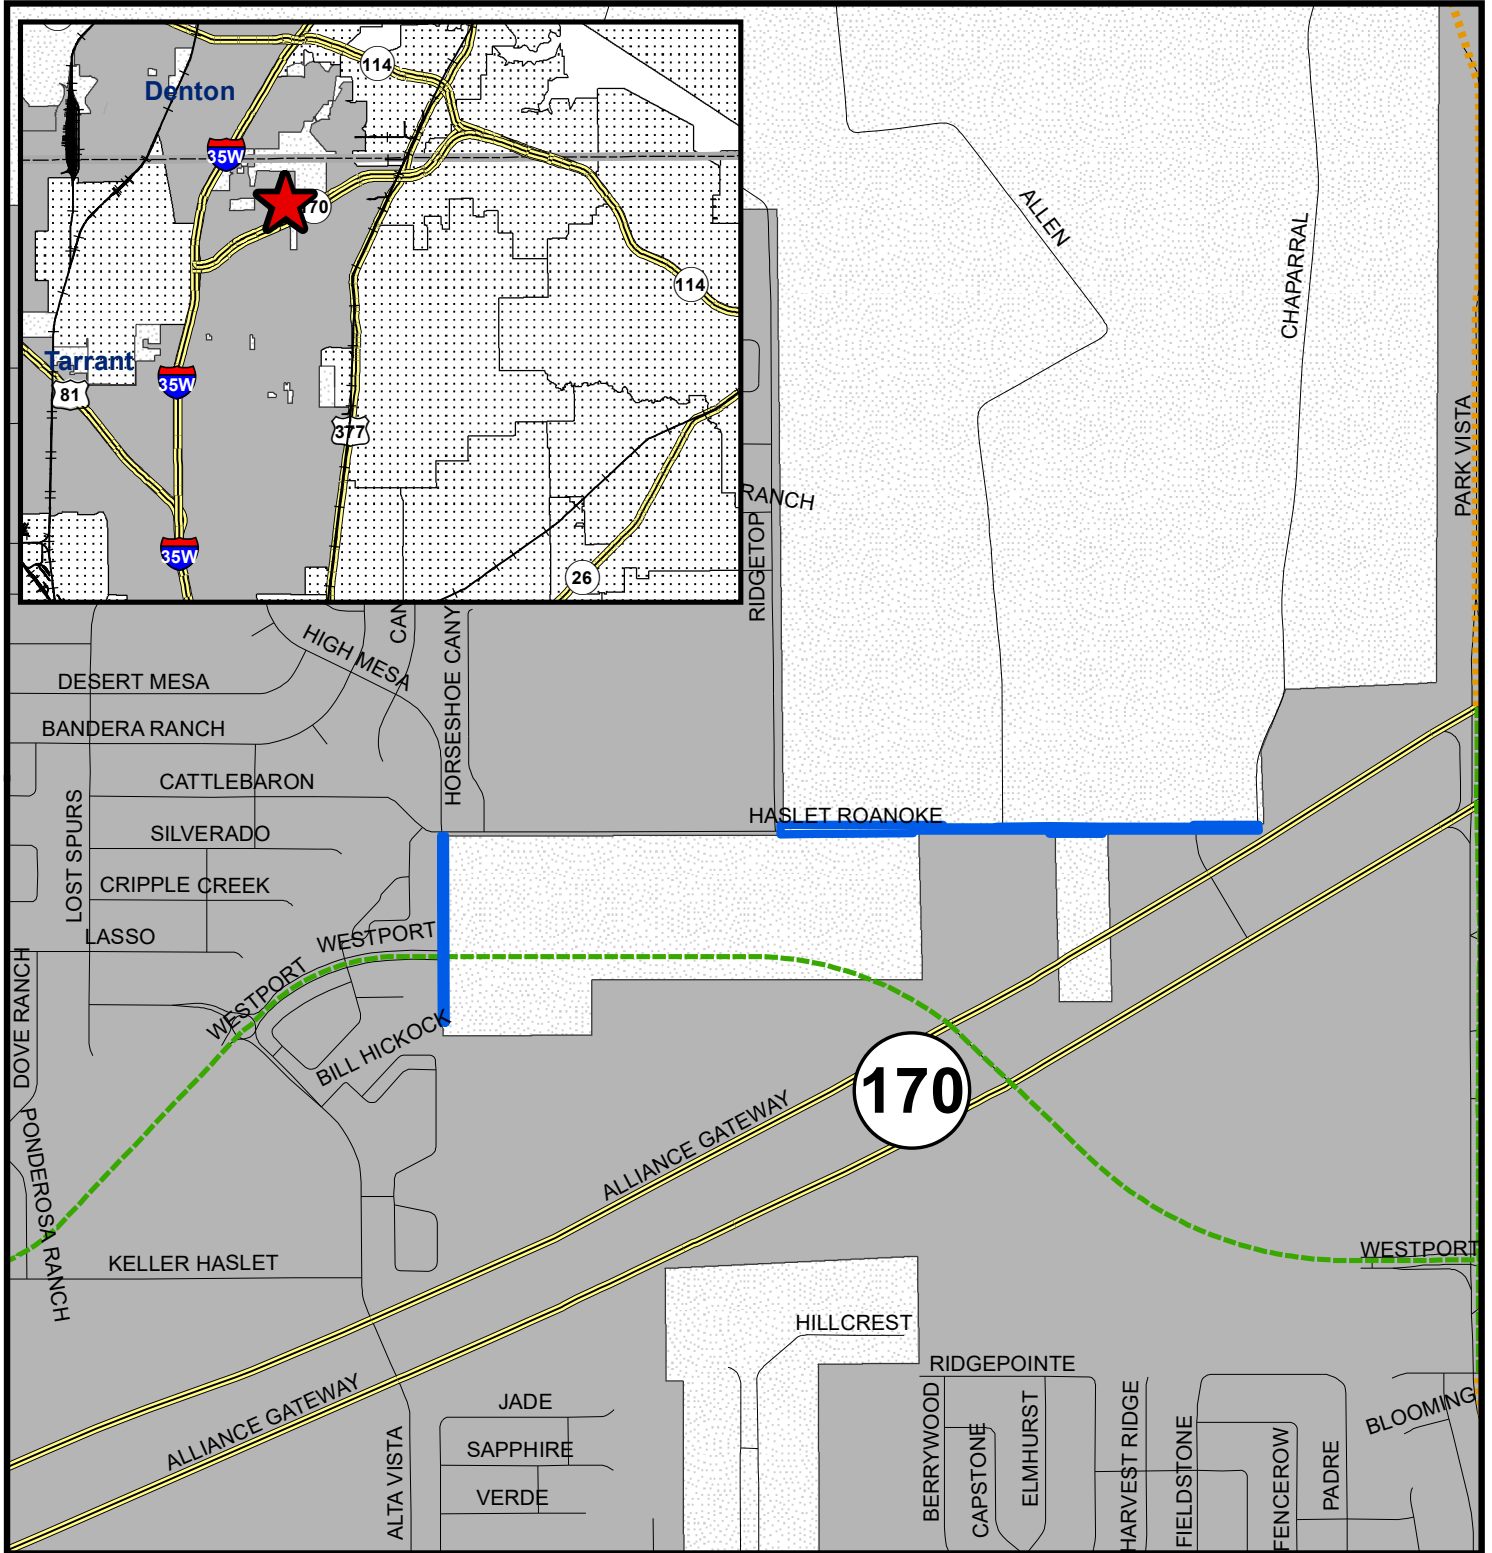

Annexation - Haslet Roanoke

Exhibit A

Addition of approximately 2.195 Acres to become part of Council District 10

Fort Worth
DESIGNATION

-  Full Purpose
-  Extraterritorial Jurisdiction
-  Adjacent Cities
-  County Boundaries
-  Annexation Area

1:14,400

Planning & Development Department
01/30/2024

COPYRIGHT 2023 CITY OF FORT WORTH UNAUTHORIZED REPRODUCTION IS A VIOLATION OF APPLICABLE LAWS. THIS DATA IS TO BE USED FOR A GRAPHICAL REPRESENTATION ONLY. THE ACCURACY IS NOT TO BE TAKEN / USED AS DATA PRODUCED FOR ENGINEERING PURPOSES OR BY A REGISTERED PROFESSIONAL LAND SURVEYOR. THE CITY OF FORT WORTH ASSUMES NO RESPONSIBILITY FOR THE ACCURACY OF SAID DATA.