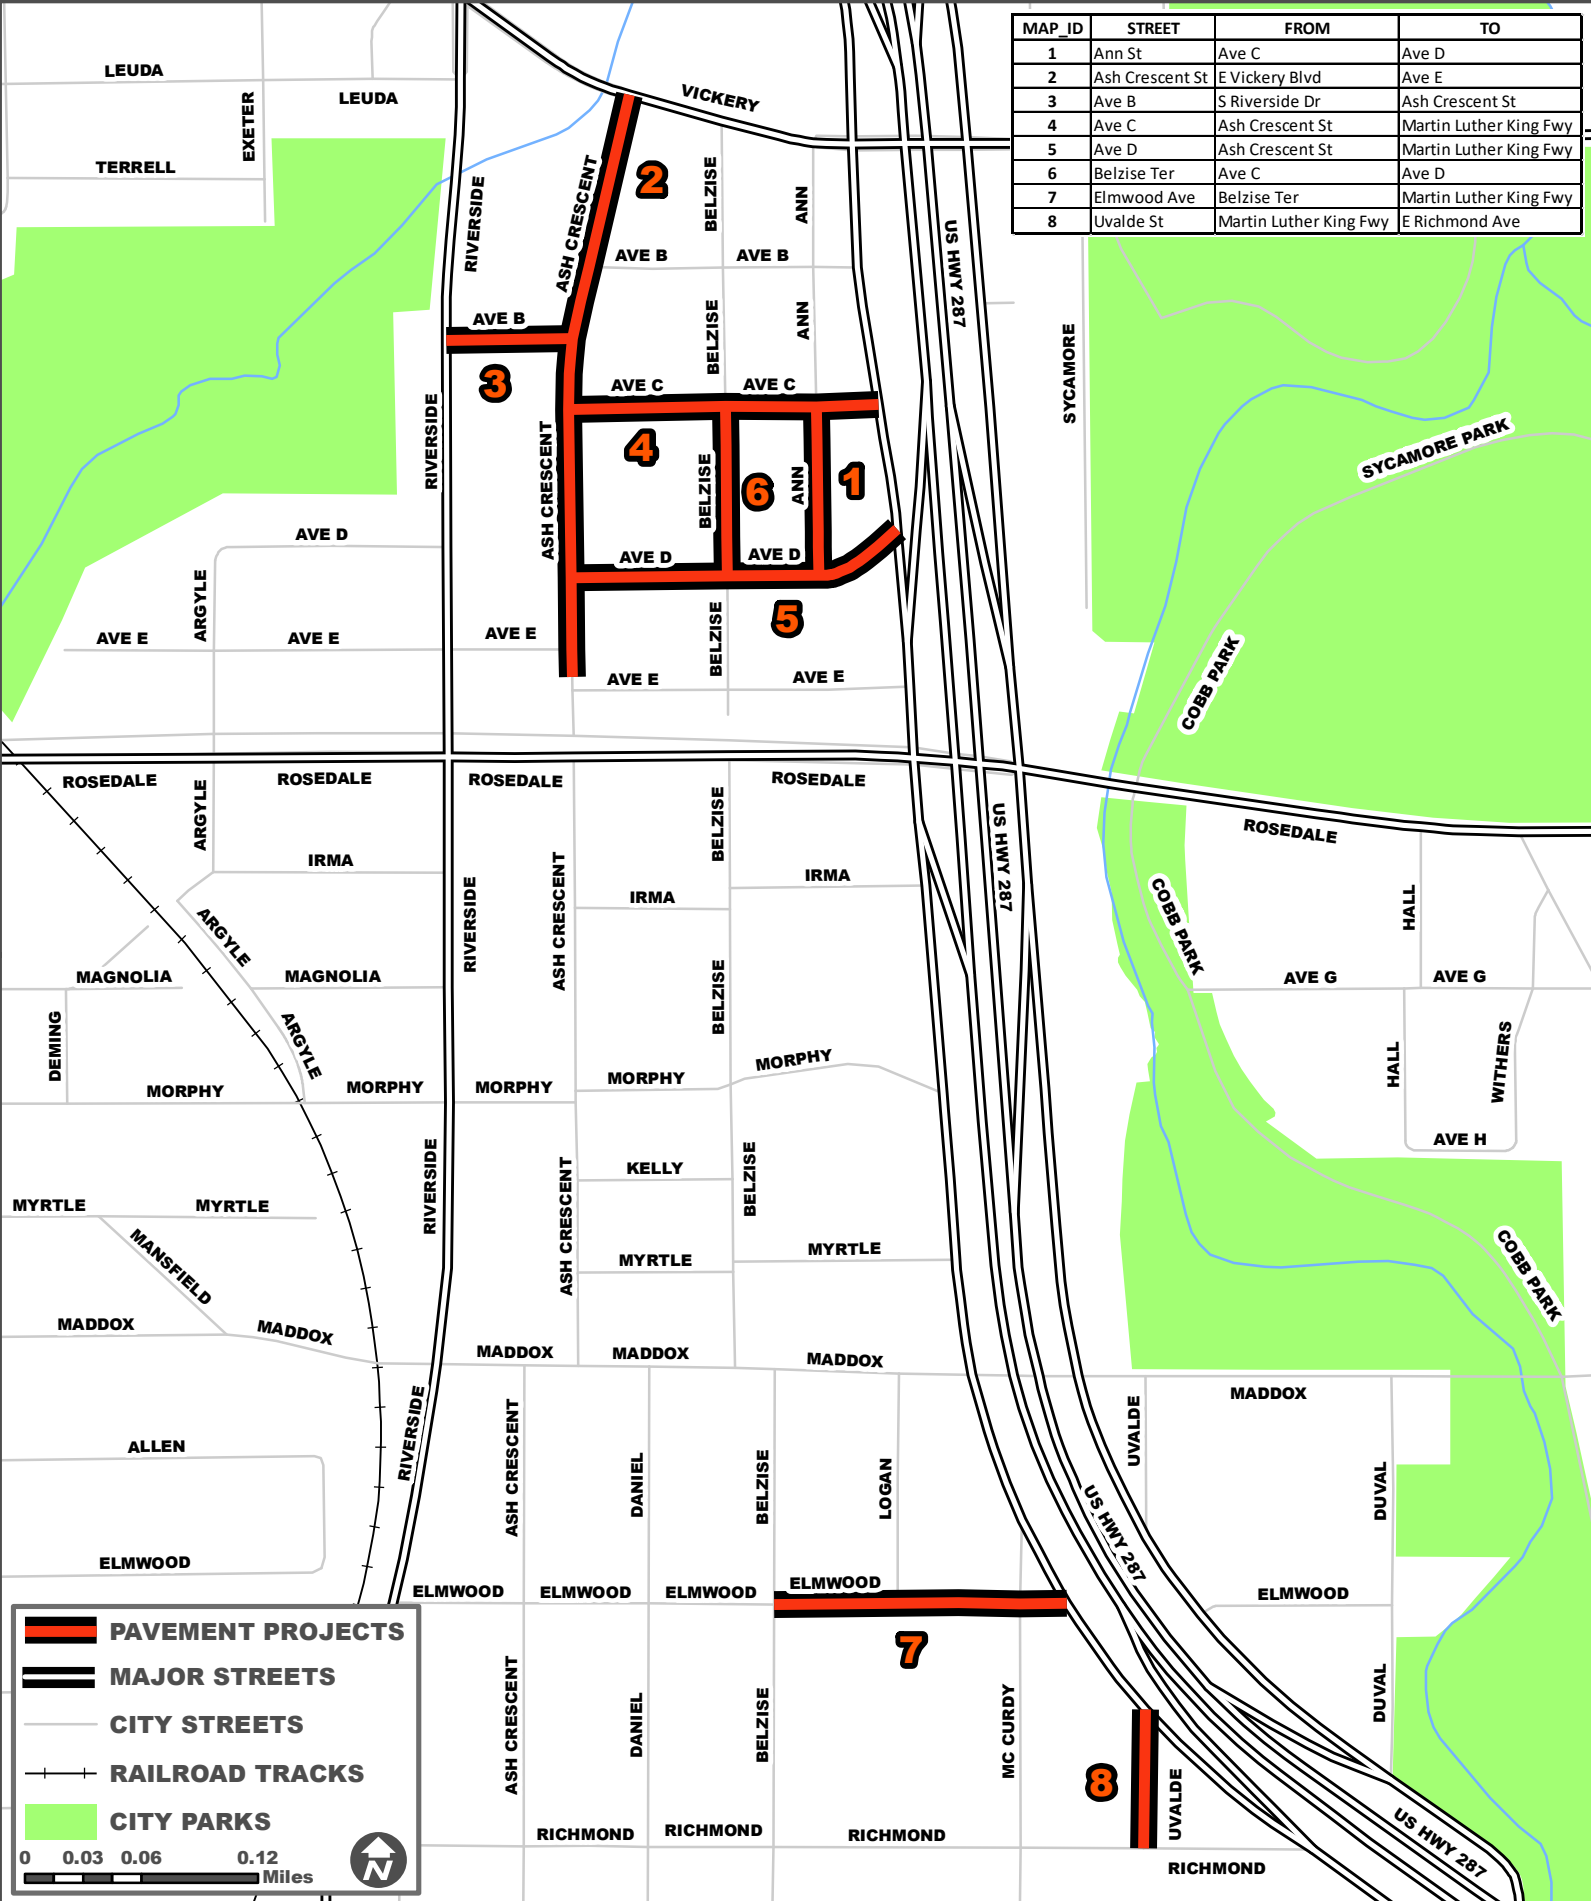

MAYOR & COUNCIL COMMUNICATION MAP

2022 BOND NEIGHBORHOOD STREETS

CPN102931 - YEAR 1 CONTRACT 5

MAP_ID	STREET	FROM	TO
1	Ann St	Ave C	Ave D
2	Ash Crescent St	E Vickery Blvd	Ave E
3	Ave B	S Riverside Dr	Ash Crescent St
4	Ave C	Ash Crescent St	Martin Luther King Fwy
5	Ave D	Ash Crescent St	Martin Luther King Fwy
6	Belzise Ter	Ave C	Ave D
7	Elmwood Ave	Belzise Ter	Martin Luther King Fwy
8	Uvalde St	Martin Luther King Fwy	E Richmond Ave

- PAVEMENT PROJECTS
- MAJOR STREETS
- CITY STREETS
- RAILROAD TRACKS
- CITY PARKS

0 0.03 0.06 0.12 Miles