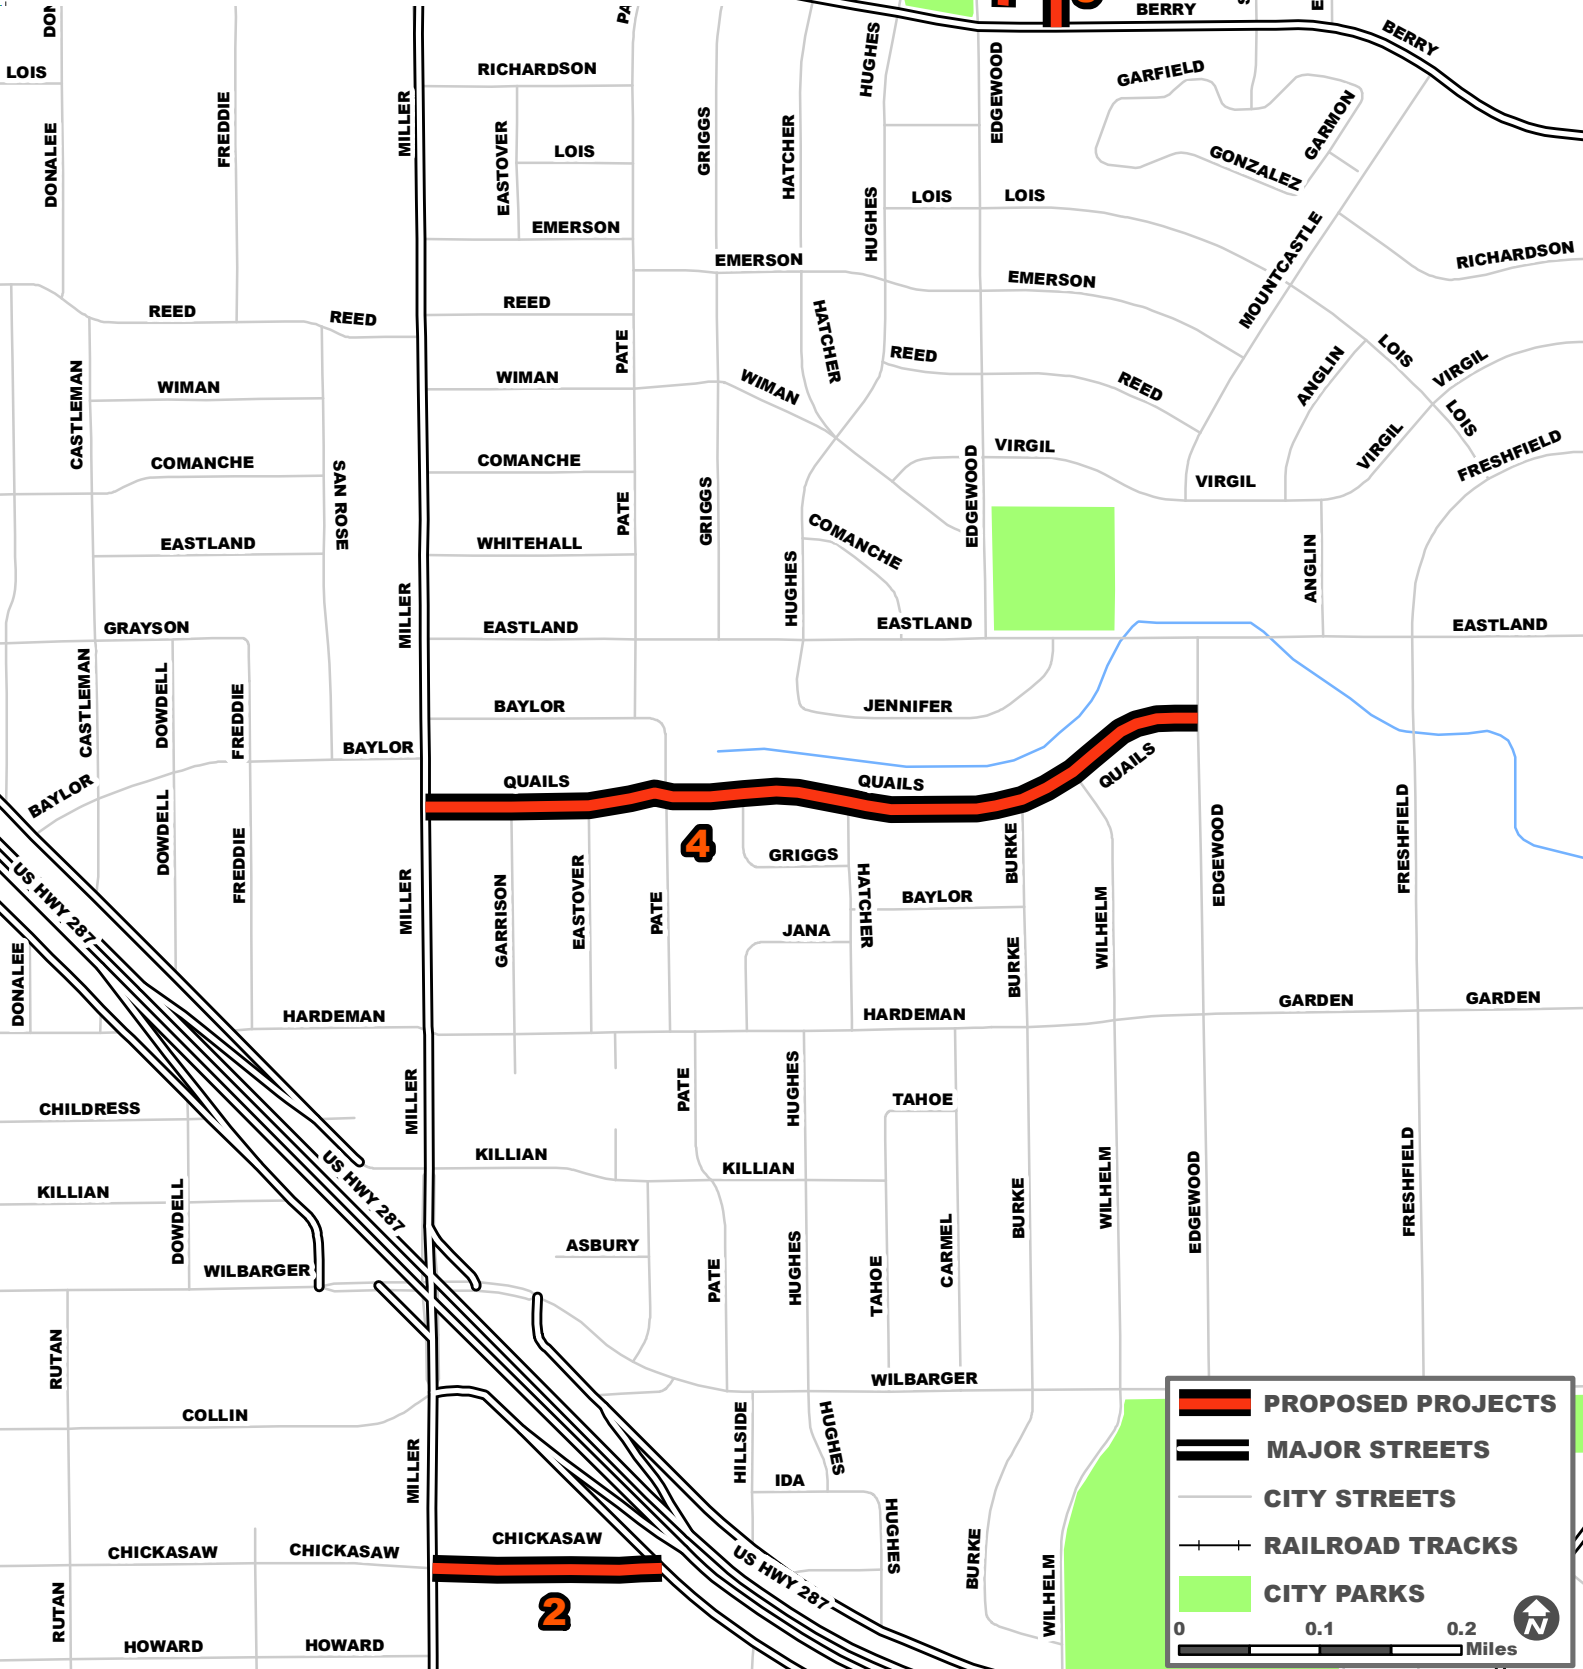

MAYOR & COUNCIL COMMUNICATION MAP

2022 BOND NEIGHBORHOOD STREETS

CPN101930 - YEAR 1 CONTRACT 4

MAP ID	Street	From	To
1	Burton Ave	S Hughes Ave	E Dead End
2	Chickasaw Ave	Miller Avenue	Martin Luther King FWY
3	Crouch Avenue	Burton Avenue	E Berry Street
4	Quails Lane	Miller Avenue	S Edgewood Terrace
5	Easement between South Edgewood Terrace and Crouch Avenue	East Berry Street	Burton Avenue

- PROPOSED PROJECTS**
- MAJOR STREETS**
- CITY STREETS**
- RAILROAD TRACKS**
- CITY PARKS**

0 0.1 0.2 Miles