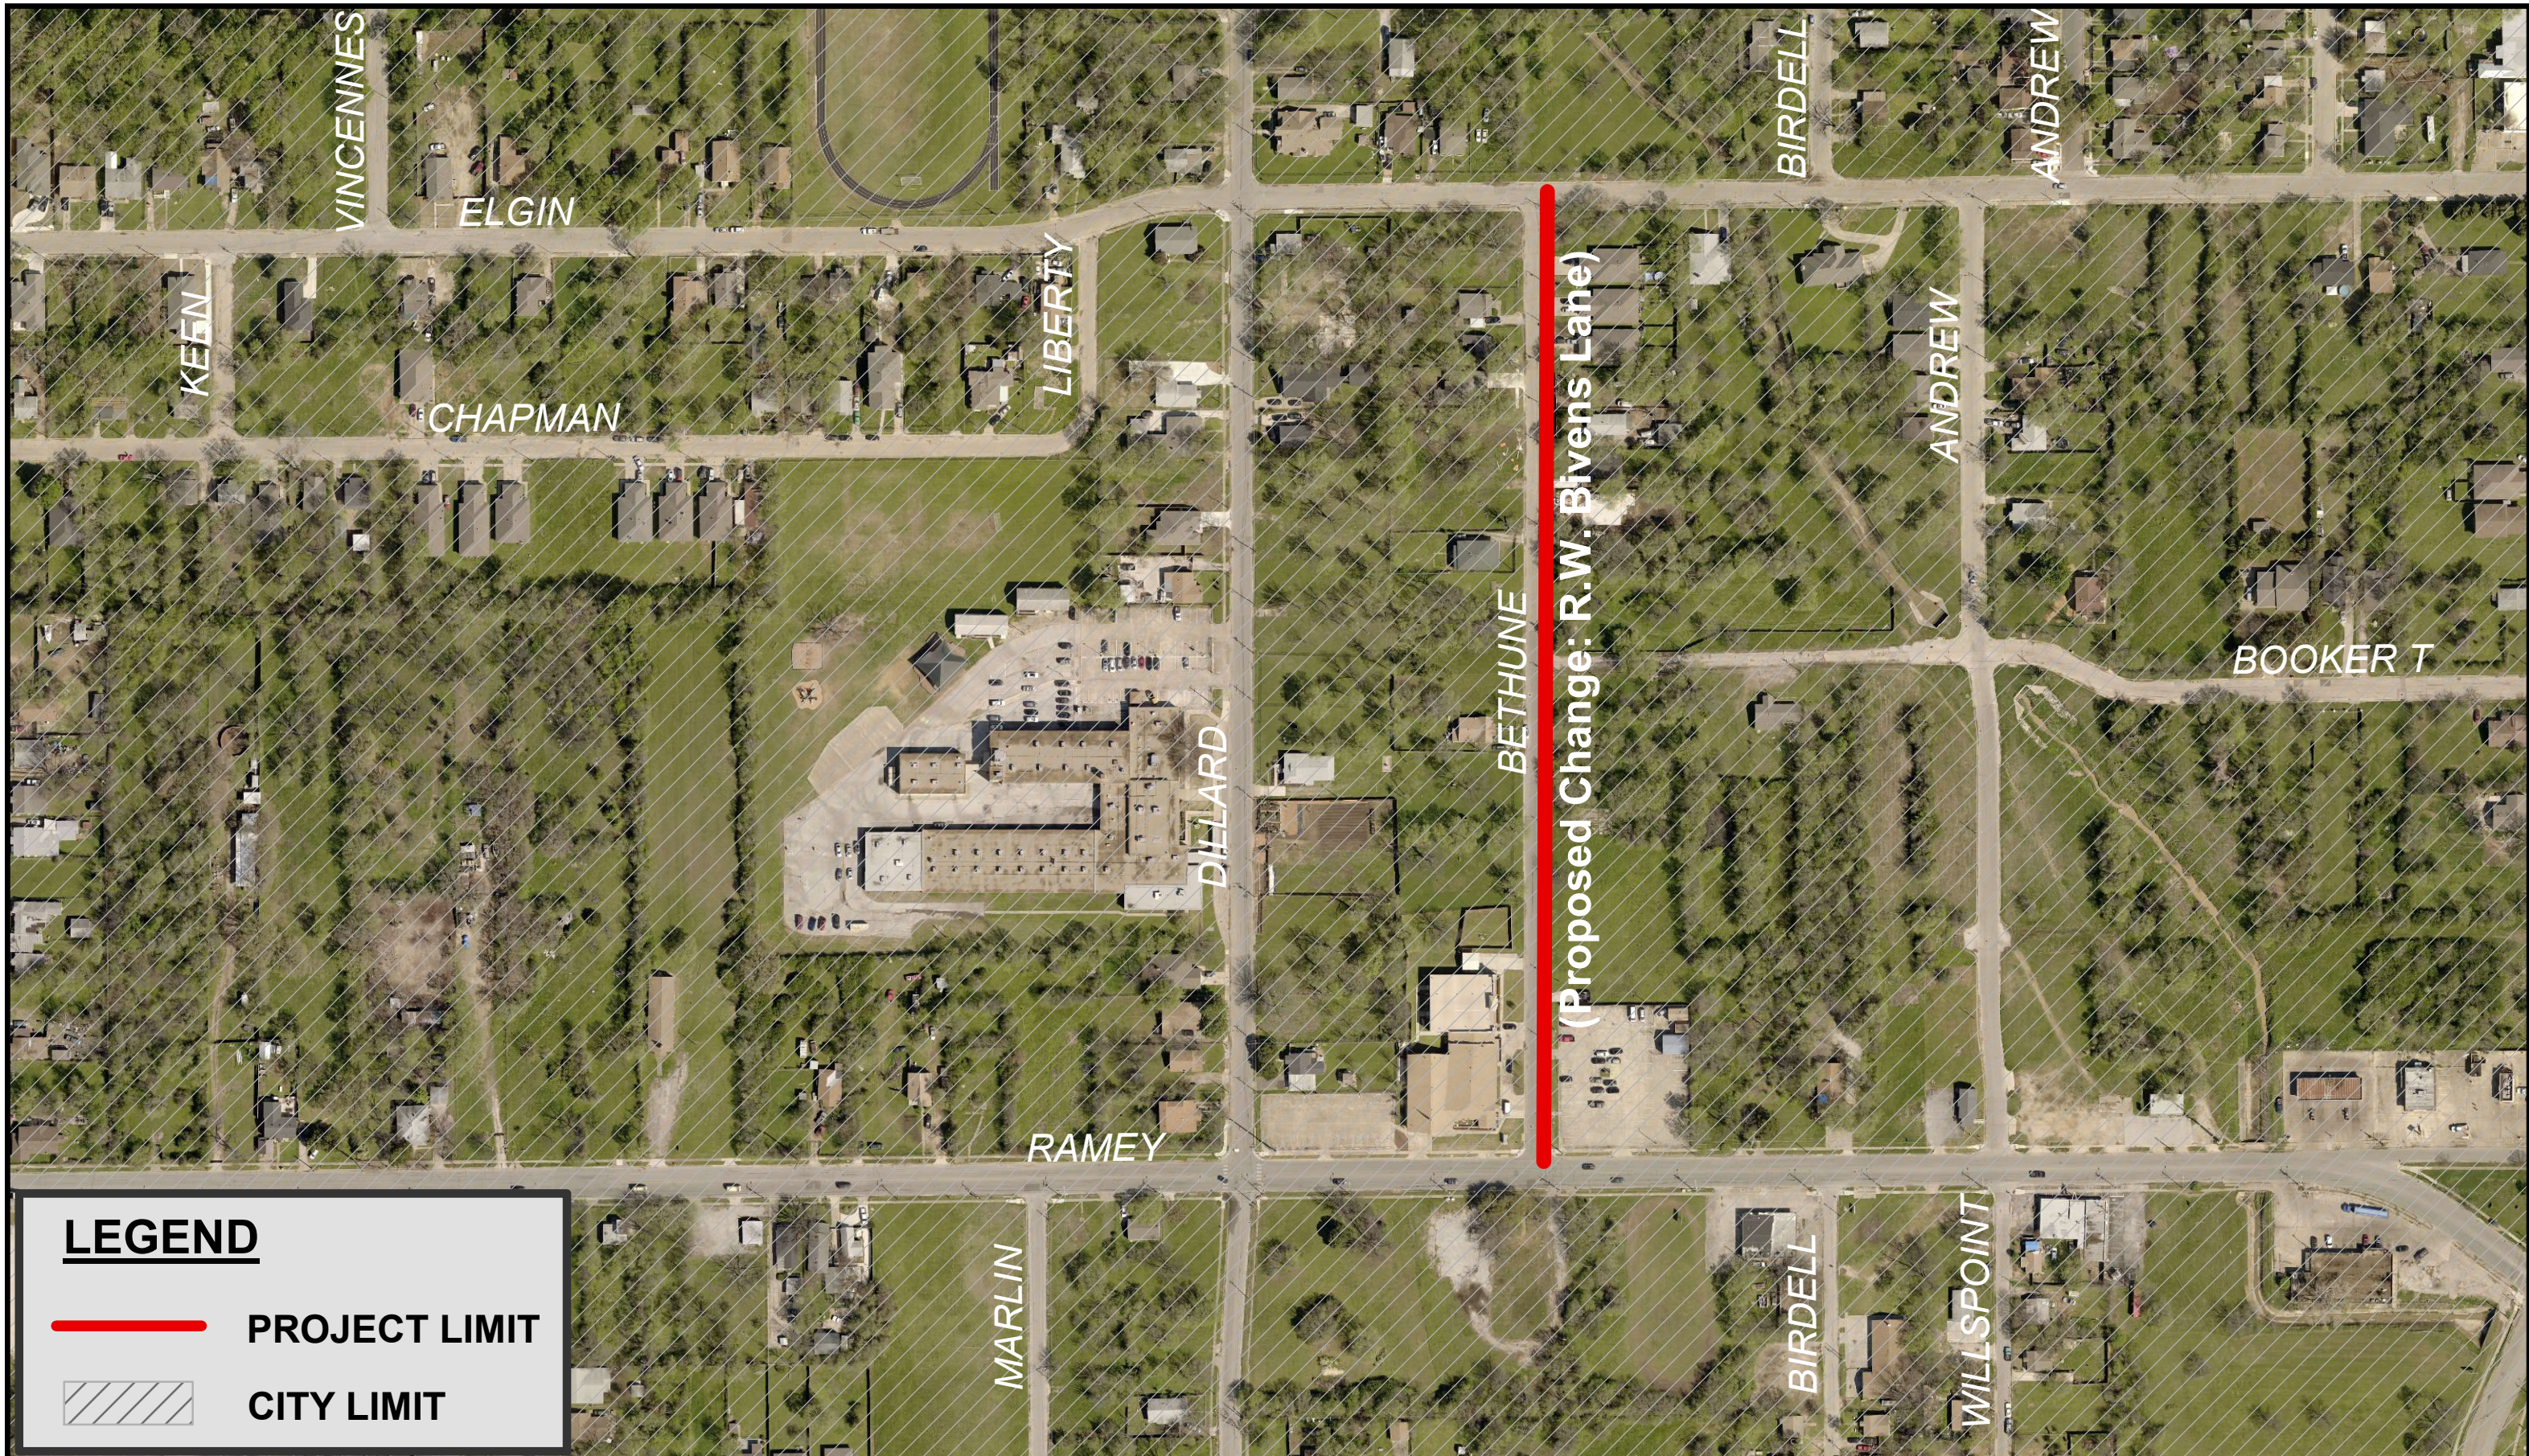

Mayor & Council Project Limit Map

(Bethune Street From Elgin Street To Ramey Ave)

LEGEND

PROJECT LIMIT

CITY LIMIT