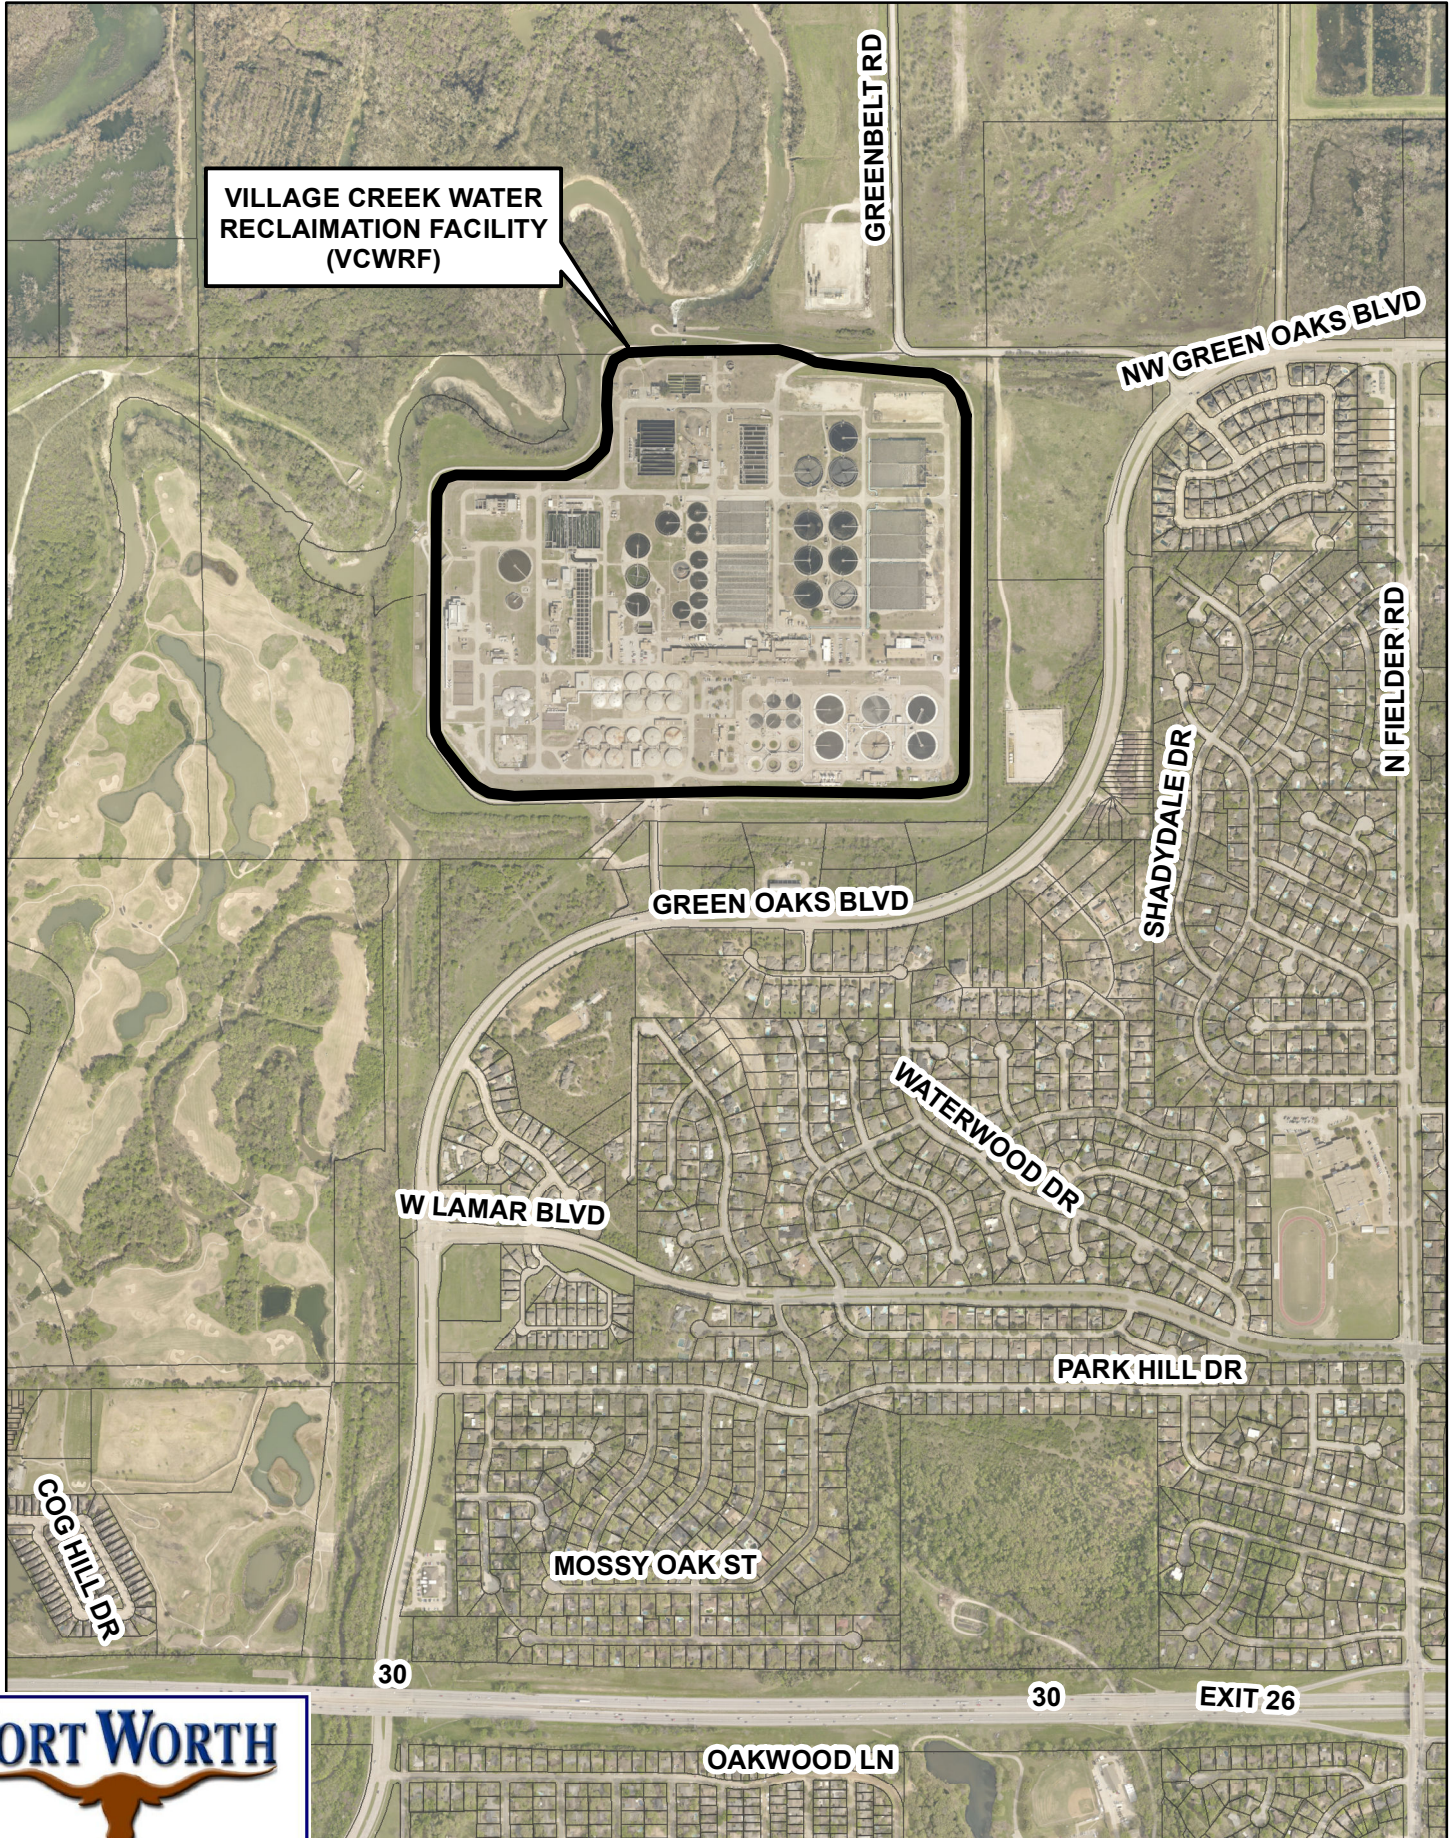

MAYOR AND COUNCIL COMMUNICATION MAP

60VCWRF SOUTH INFLUENT LIFT STATION - CRESCENT & CDM

VILLAGE CREEK WATER RECLAMATION FACILITY (VCWRF)