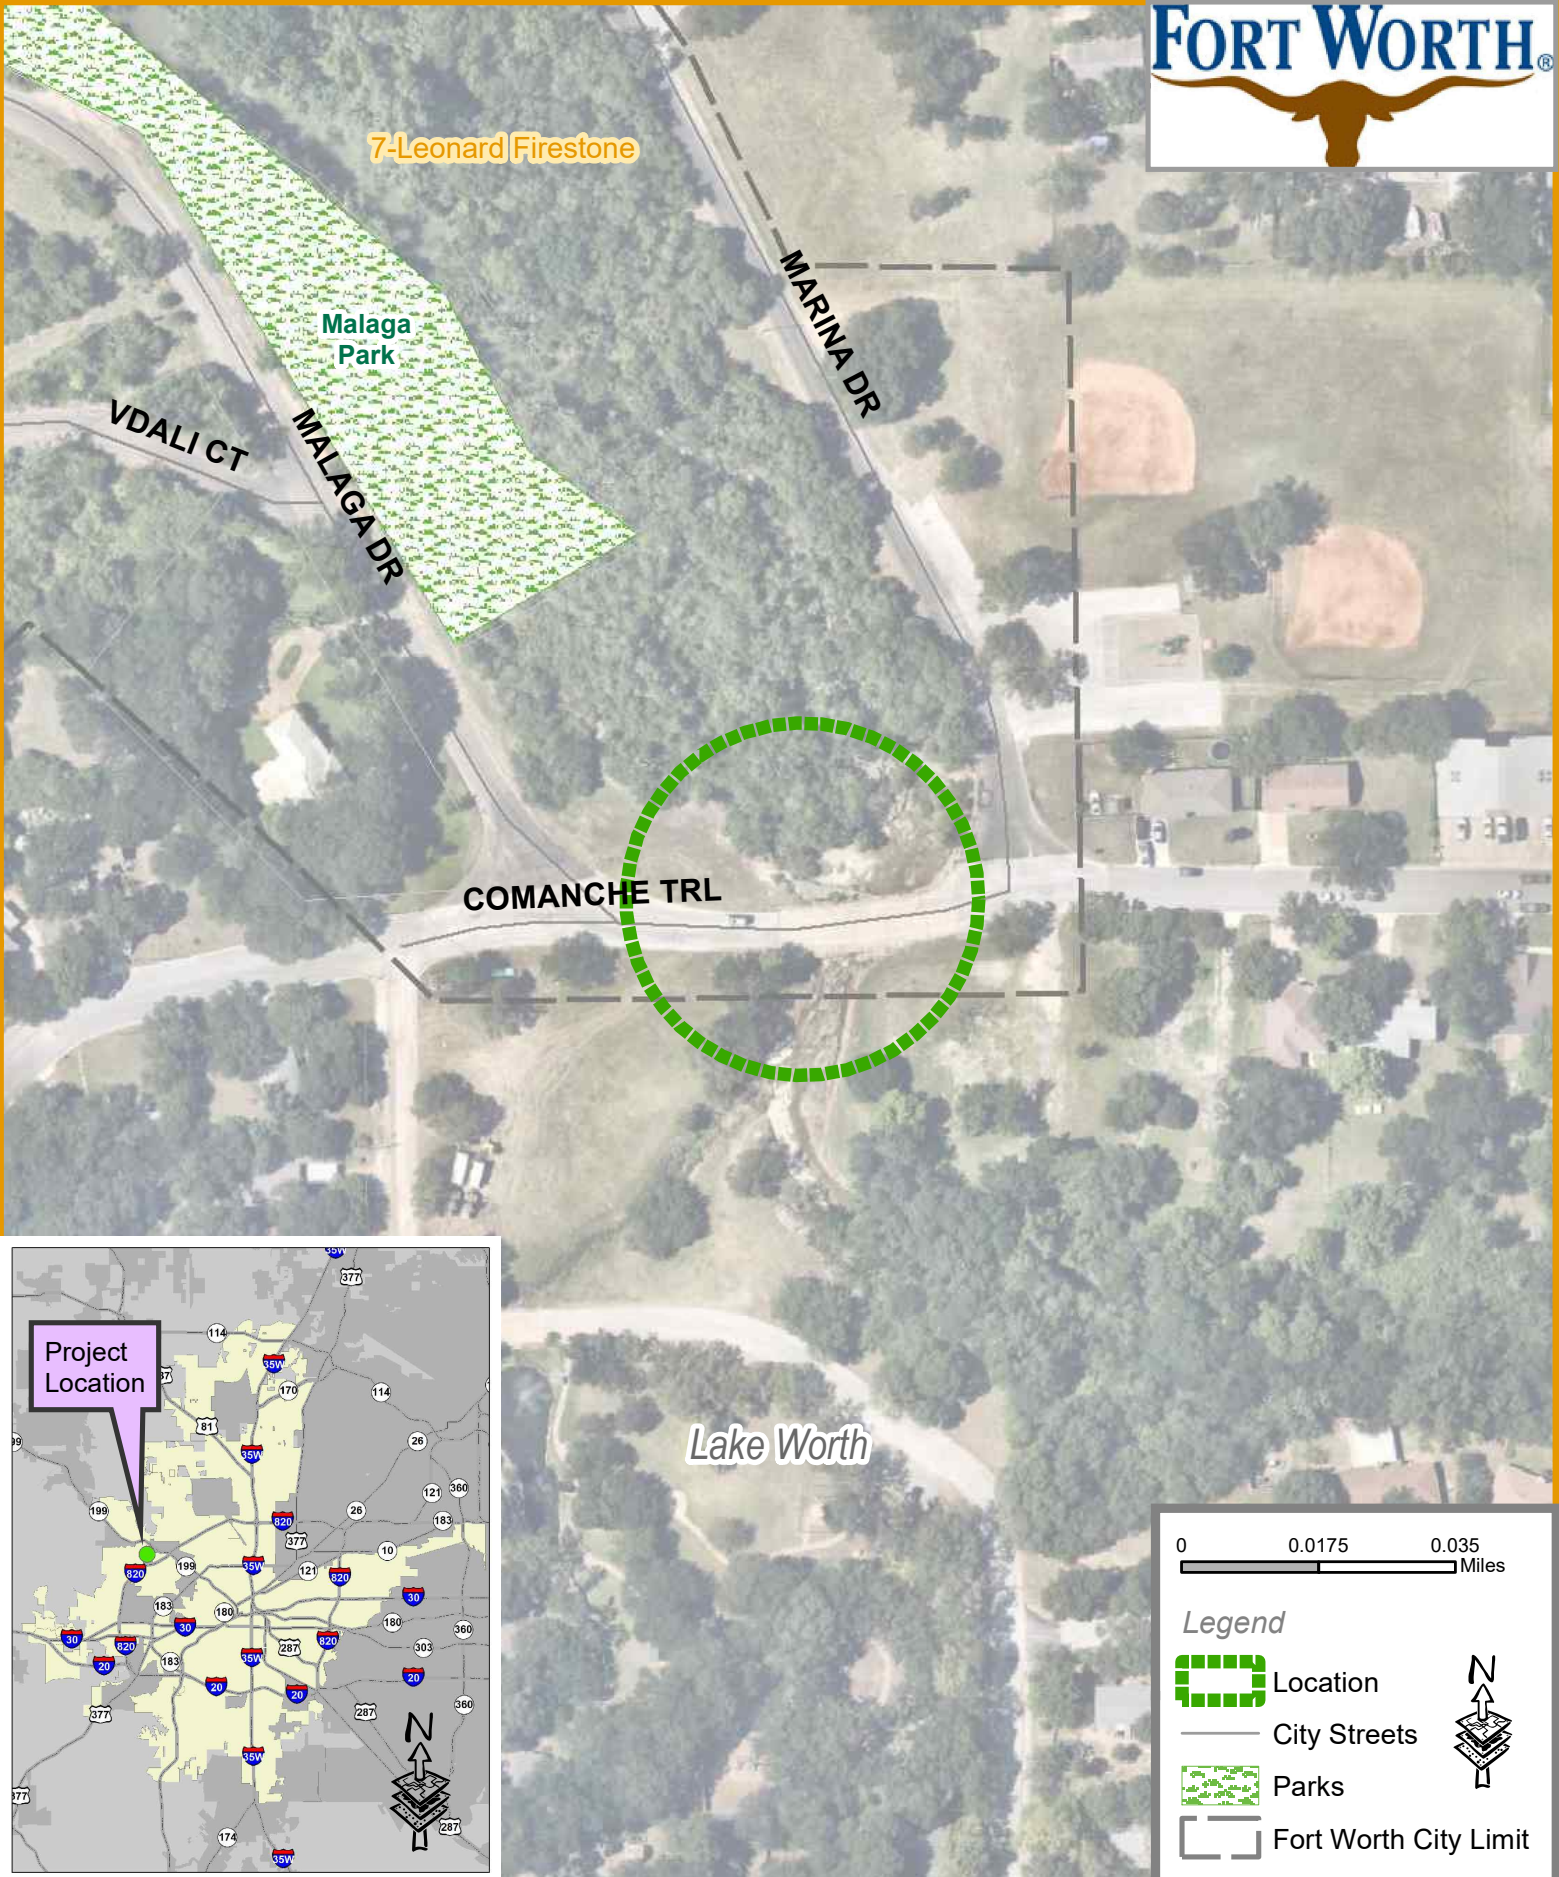

MAYOR AND COUNCIL COMMUNICATION MAP

CPN 103396 COMANCHE TRAIL- HROM CONSTRUCTION

MALAGA DR to MARINA DR

Legend

-  Location
-  City Streets
-  Parks
-  Fort Worth City Limit