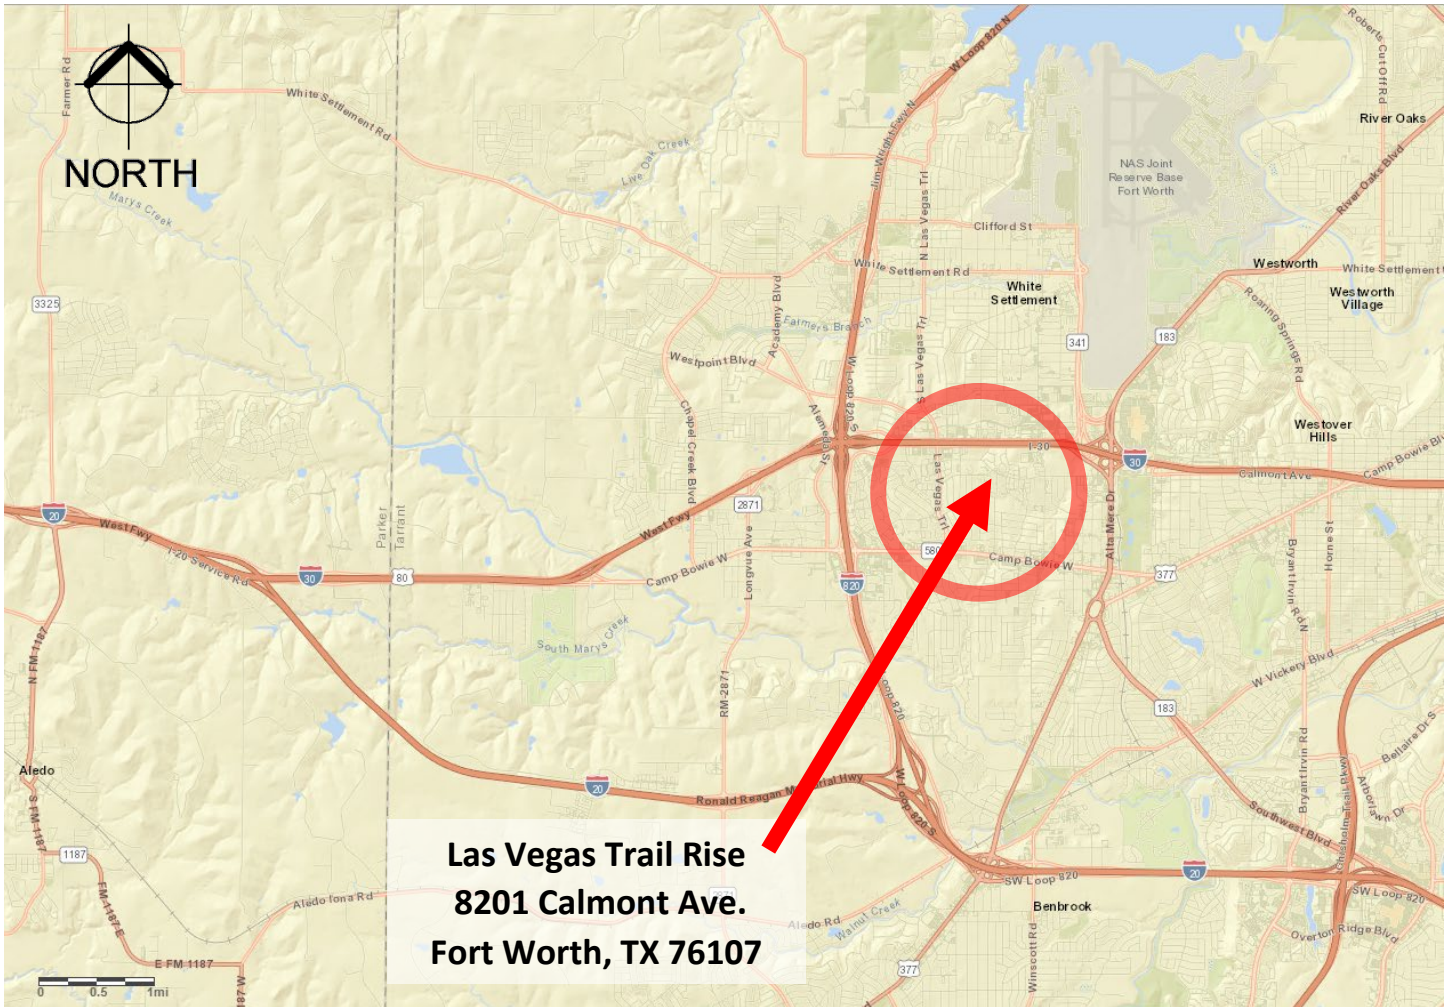

MAYOR AND COUNCIL COMMUNICATION MAP

21Las Vegas Trail Rise Canopy Construction

Council District 3
Future Council District 3

Copyright 2023 City of Fort Worth. Unauthorized reproduction is a violation of applicable laws. This product is for informational purposes and may not have been prepared for or be suitable for legal, engineering, or surveying purposes. It does not represent an on-the-ground survey and represents only the approximate relative location of property boundaries. The City of Fort Worth takes no responsibility for the accuracy of said data.