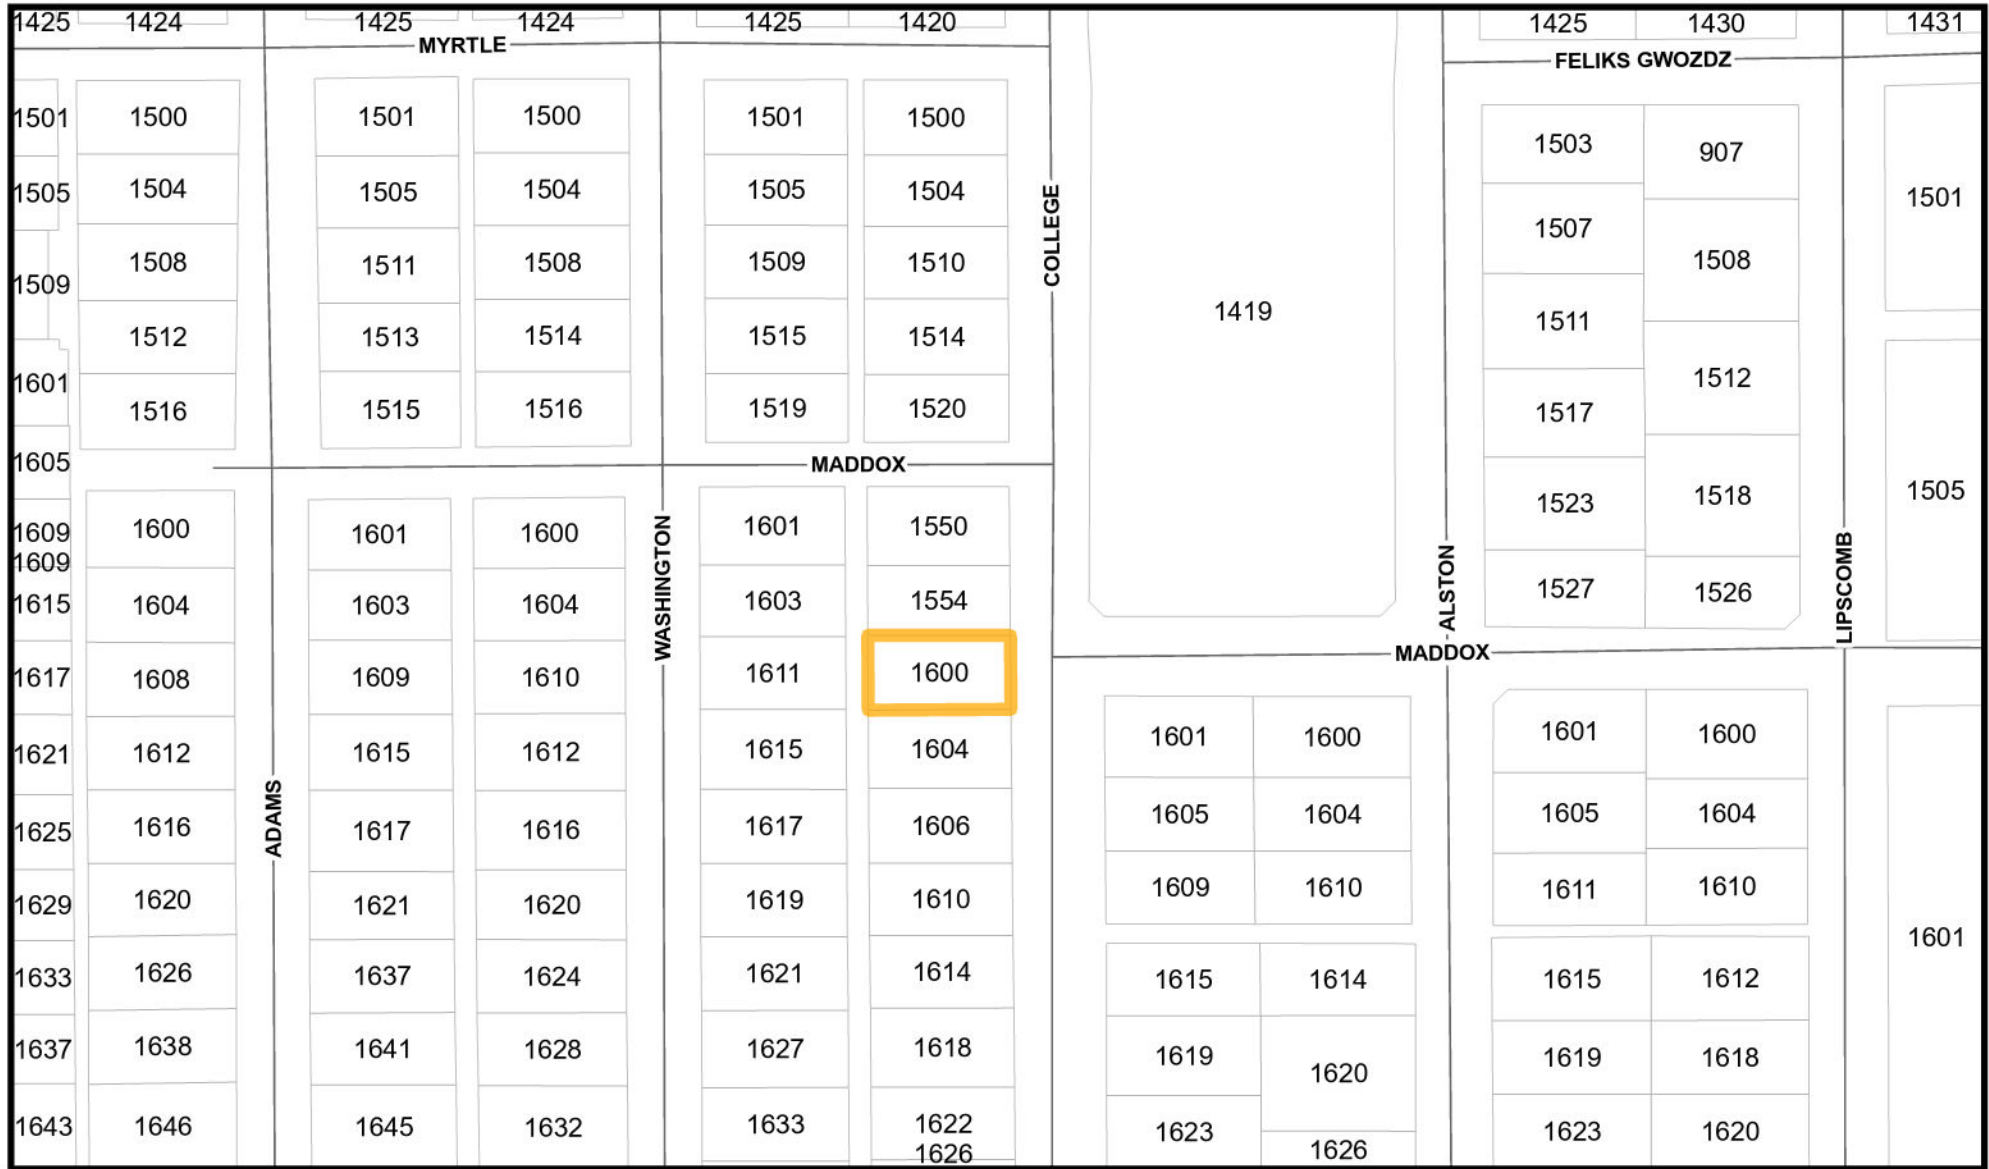

# HSTE Property 1600 College Avenue

\*Property located in the Fairmount Historic District