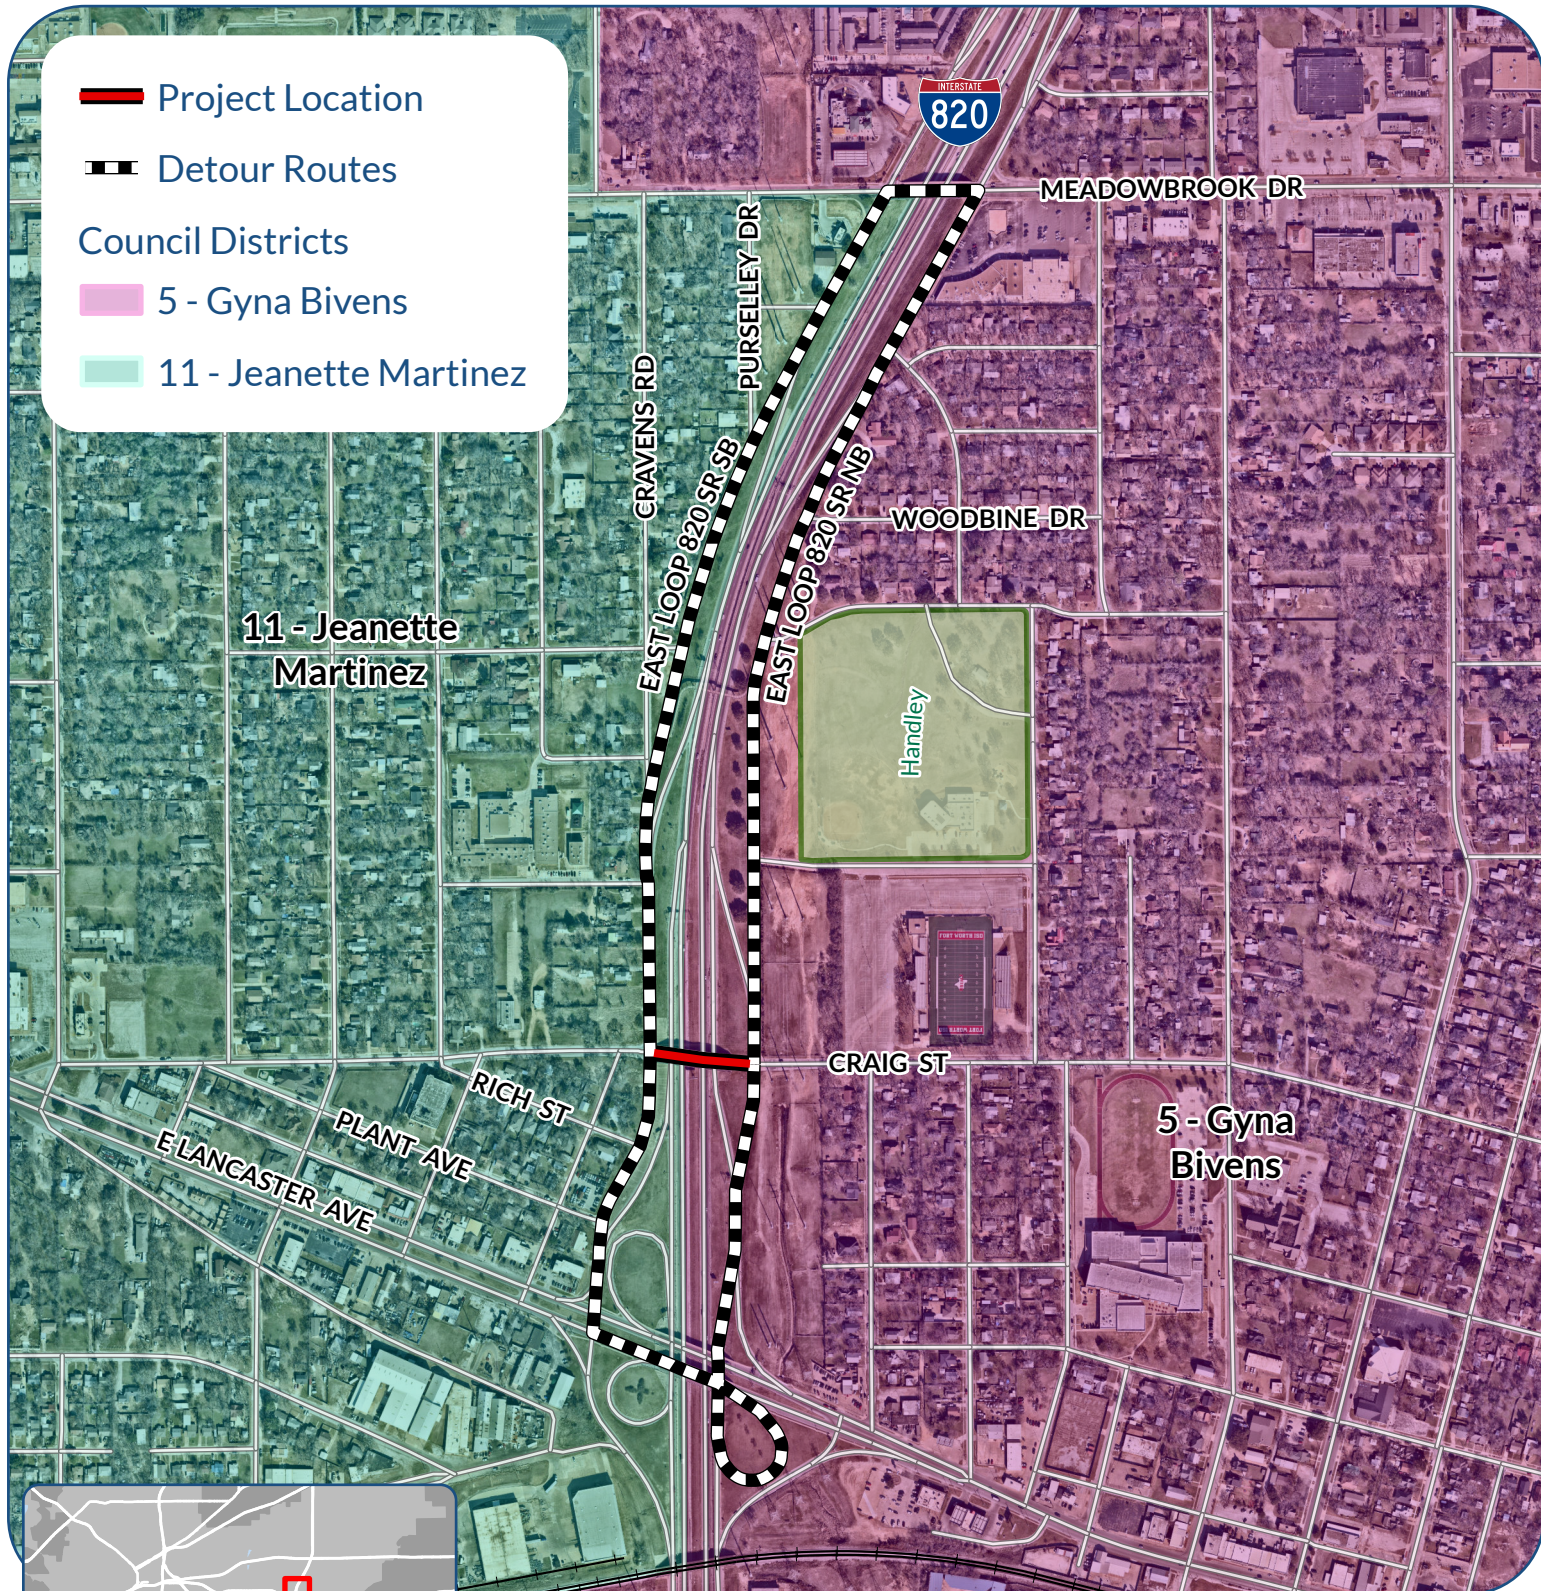

Mayor & Council Map | Bridge Demolition Craig Street | Temporary Closure and Detour

CD #5, 11

Data Source: CFW GIS, NearMap | Map generated January 2025
TPW Business Support Services

Copyright © 2024 City of Fort Worth. Unauthorized reproduction is a violation of applicable laws. This data is to be used for graphical representation only. The accuracy is not to be taken/used as data produced for engineering purposes or by a registered professional land surveyor. The City of Fort Worth assumes no responsibility for the accuracy of said data.