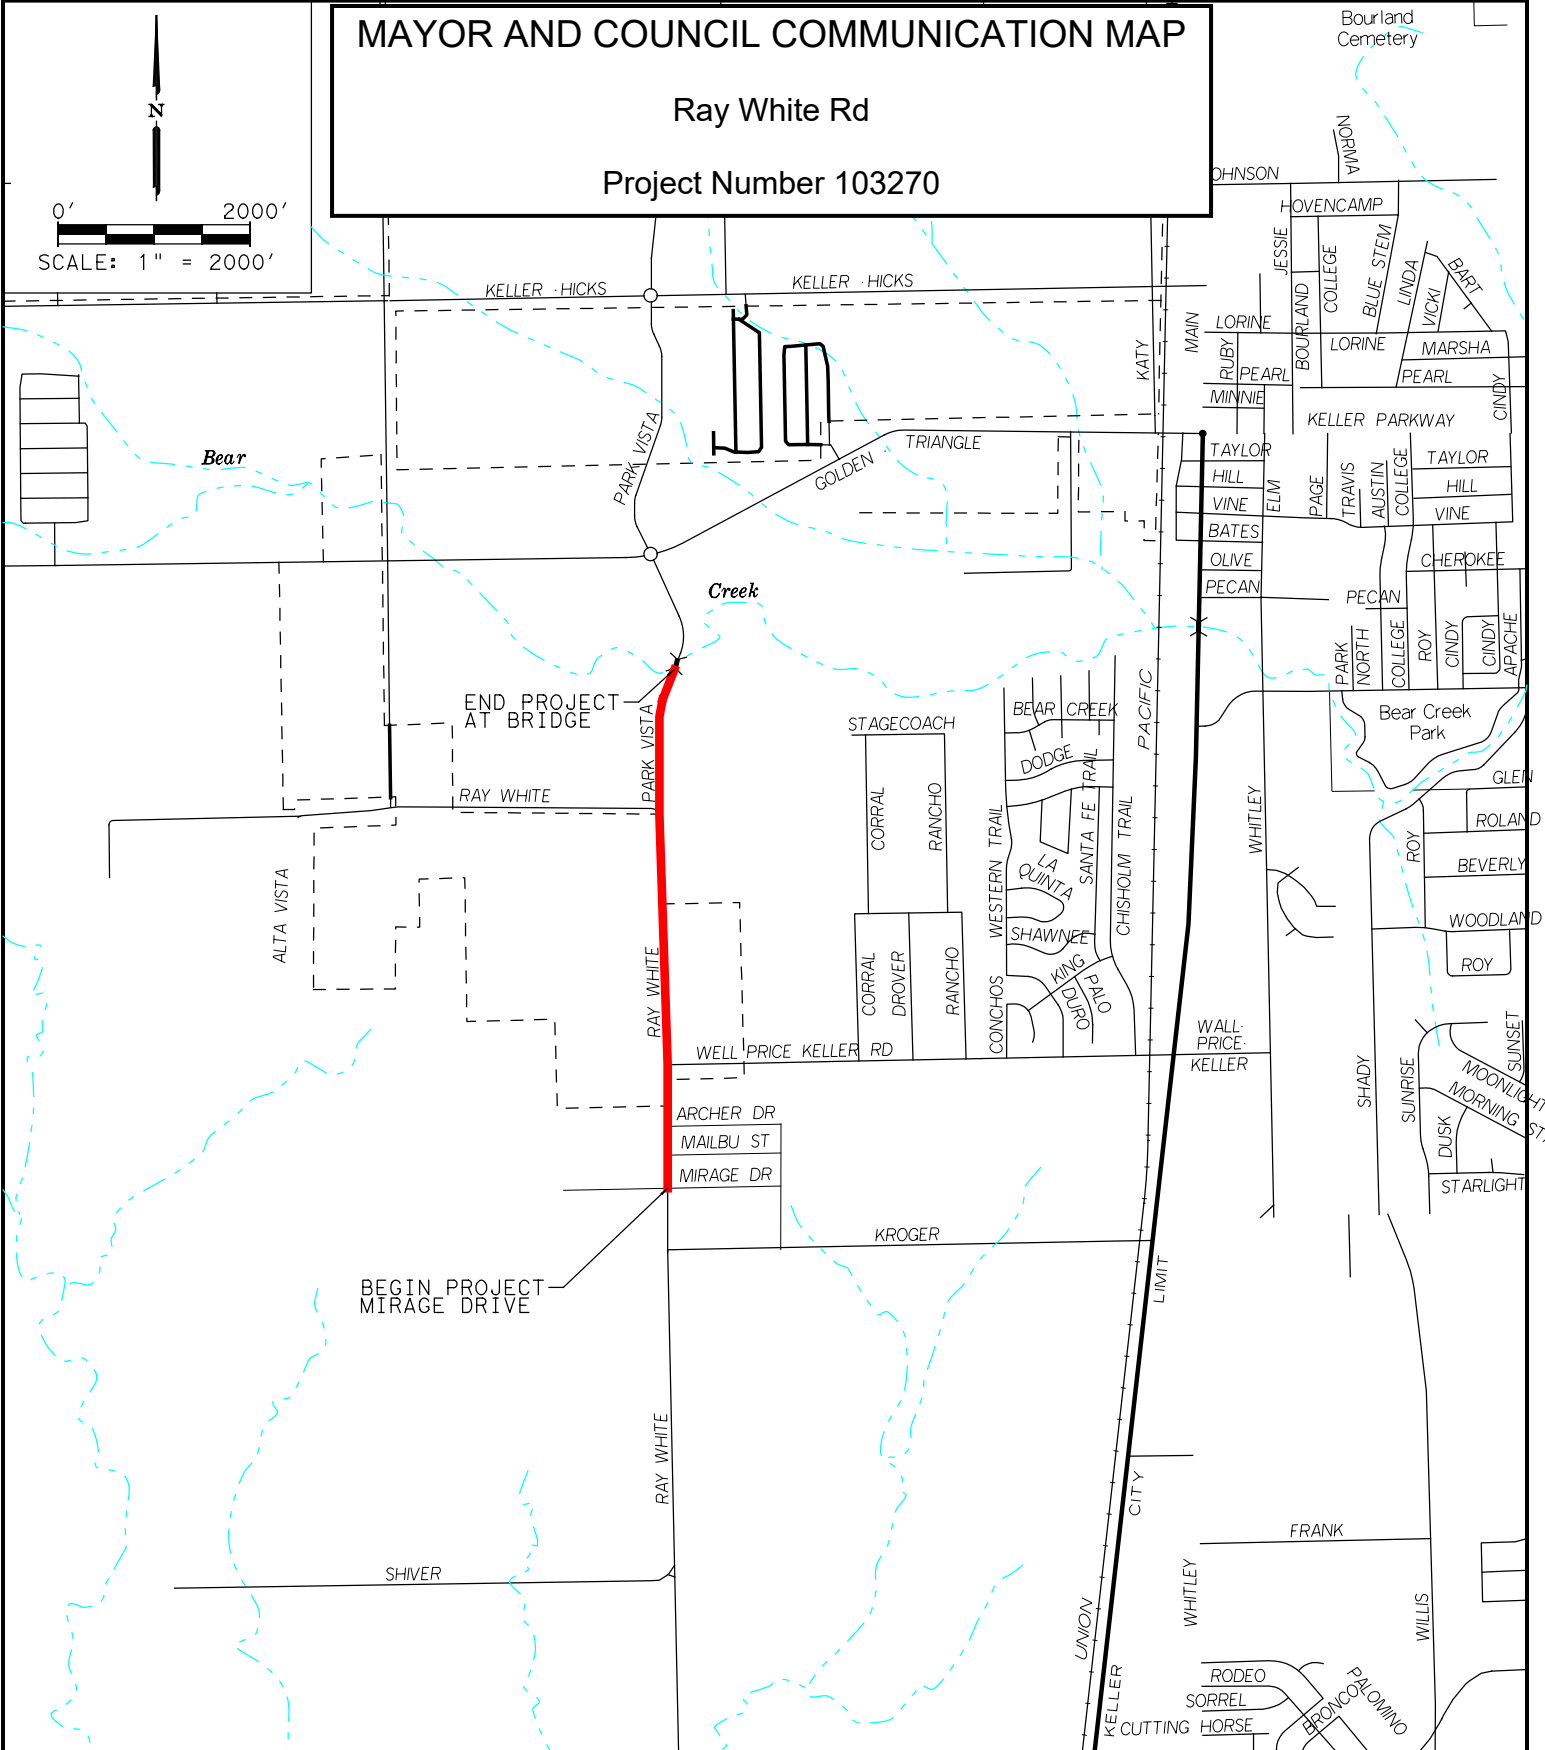

# MAYOR AND COUNCIL COMMUNICATION MAP

Ray White Rd

Project Number 103270

0' 2000'  
SCALE: 1" = 2000'

13737 NOEL RD  
GALLERIA NORTH TOWER 1  
SUITE 700  
DALLAS, TX, 75240  
ENGINEERING FIRM F-845

RAY WHITE ROAD NORTH  
CITY PROJECT NO. 103269  
RAY WHITE ROAD SOUTH  
CITY PROJECT NO. 103270