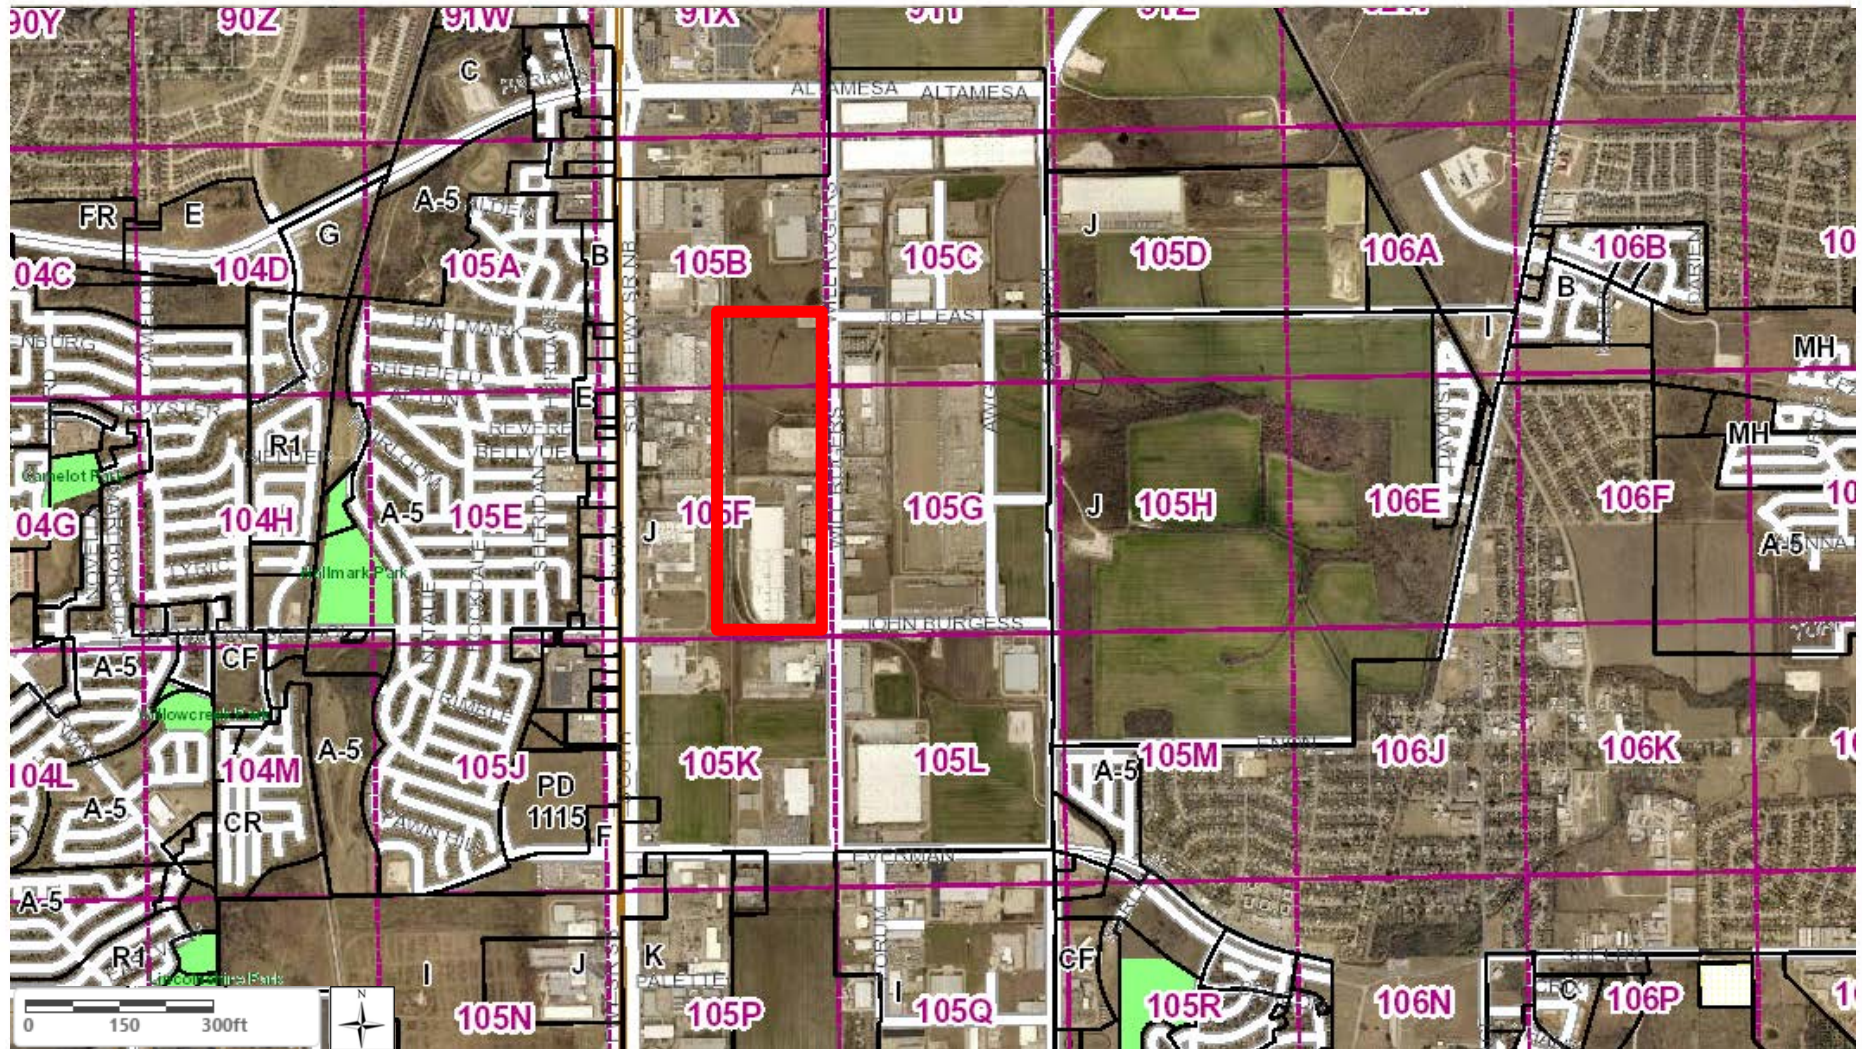

**Ben E. Keith Company**  
7650 Will Rogers Boulevard  
Fort Worth, TX 76140

Copyright 2019 City of Fort Worth. Unauthorized reproduction is a violation of applicable laws. This product is for informational purposes and may not have been prepared for or be suitable for legal, engineering, or surveying purposes. It does not represent an on-the-ground survey and represents only the approximate relative location of property boundaries. The City of Fort Worth assumes no responsibility for the accuracy of said data.