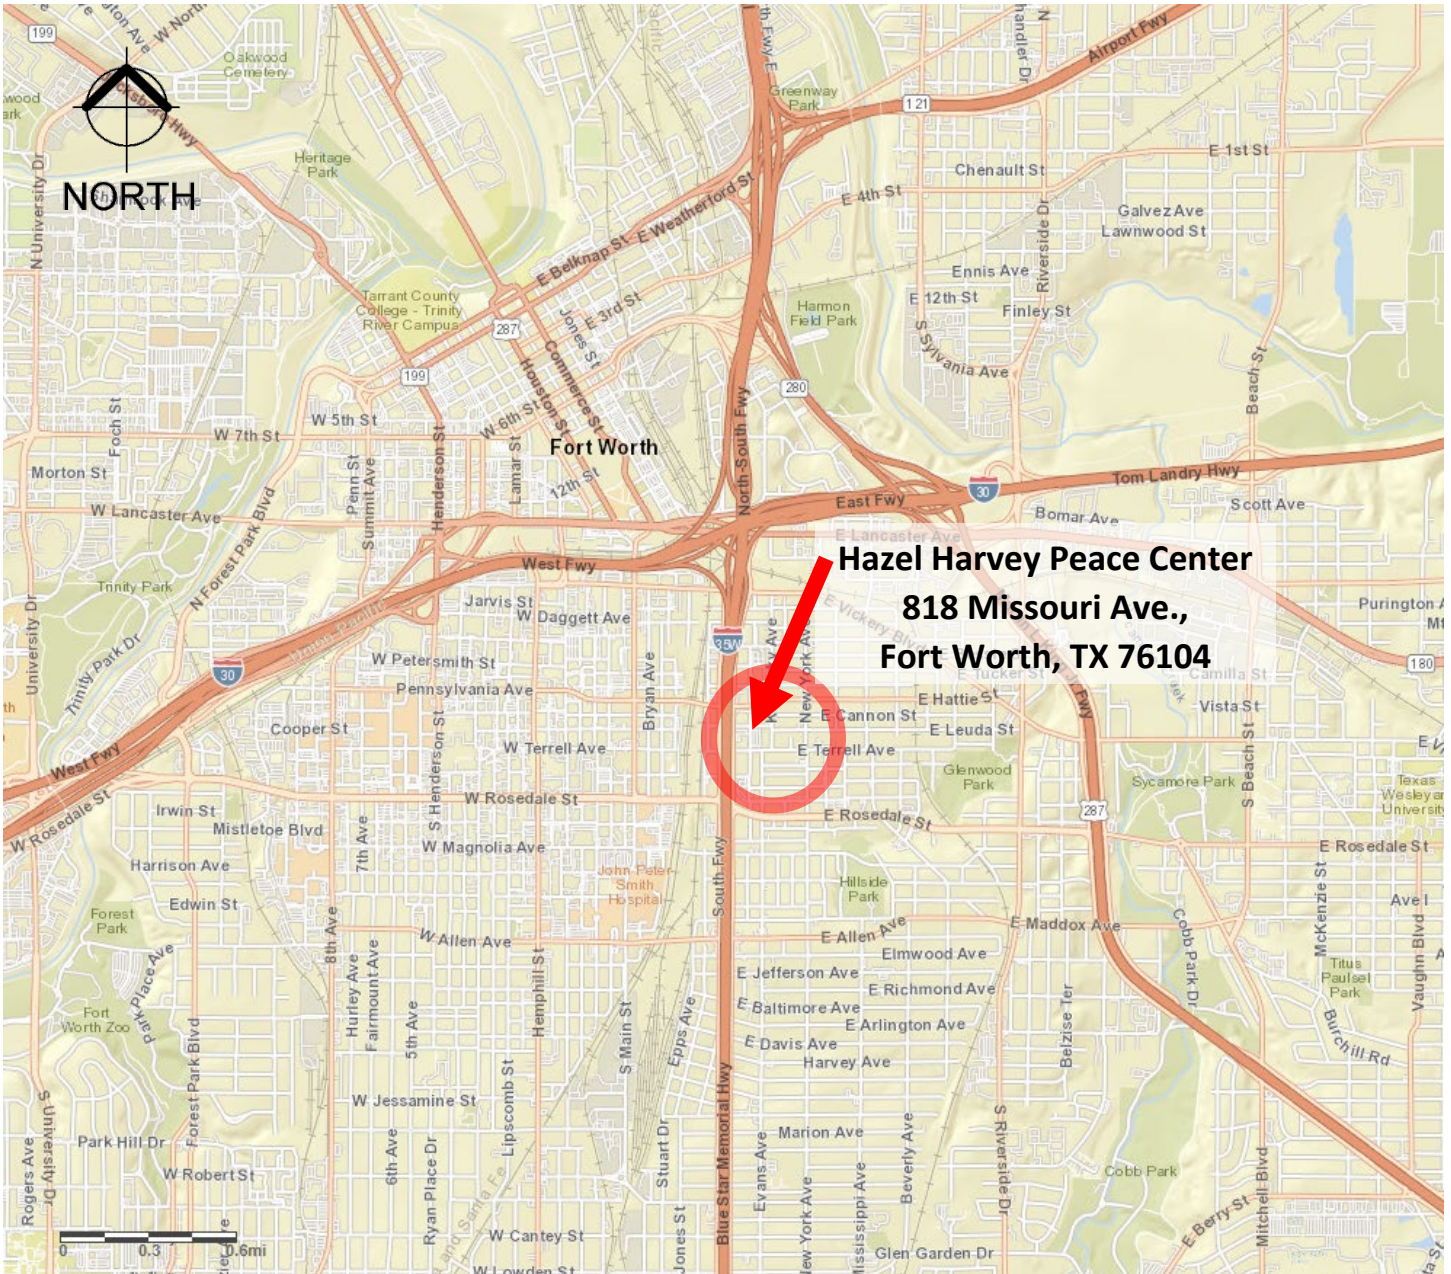

# MAYOR AND COUNCIL COMMUNICATION MAP

## 21Hazel Harvey Peace Center Floor Repair

**Hazel Harvey Peace Center**  
**818 Missouri Ave.,**  
**Fort Worth, TX 76104**

**Council District 8**

Copyright 2021 City of Fort Worth. Unauthorized reproduction is a violation of applicable laws. This product is for informational purposes and may not have been prepared for or be suitable for legal, engineering, or surveying purposes. It does not represent an on-the-ground survey and represents only the approximate relative location of property boundaries. The City of Fort Worth takes no responsibility for the accuracy of said data.