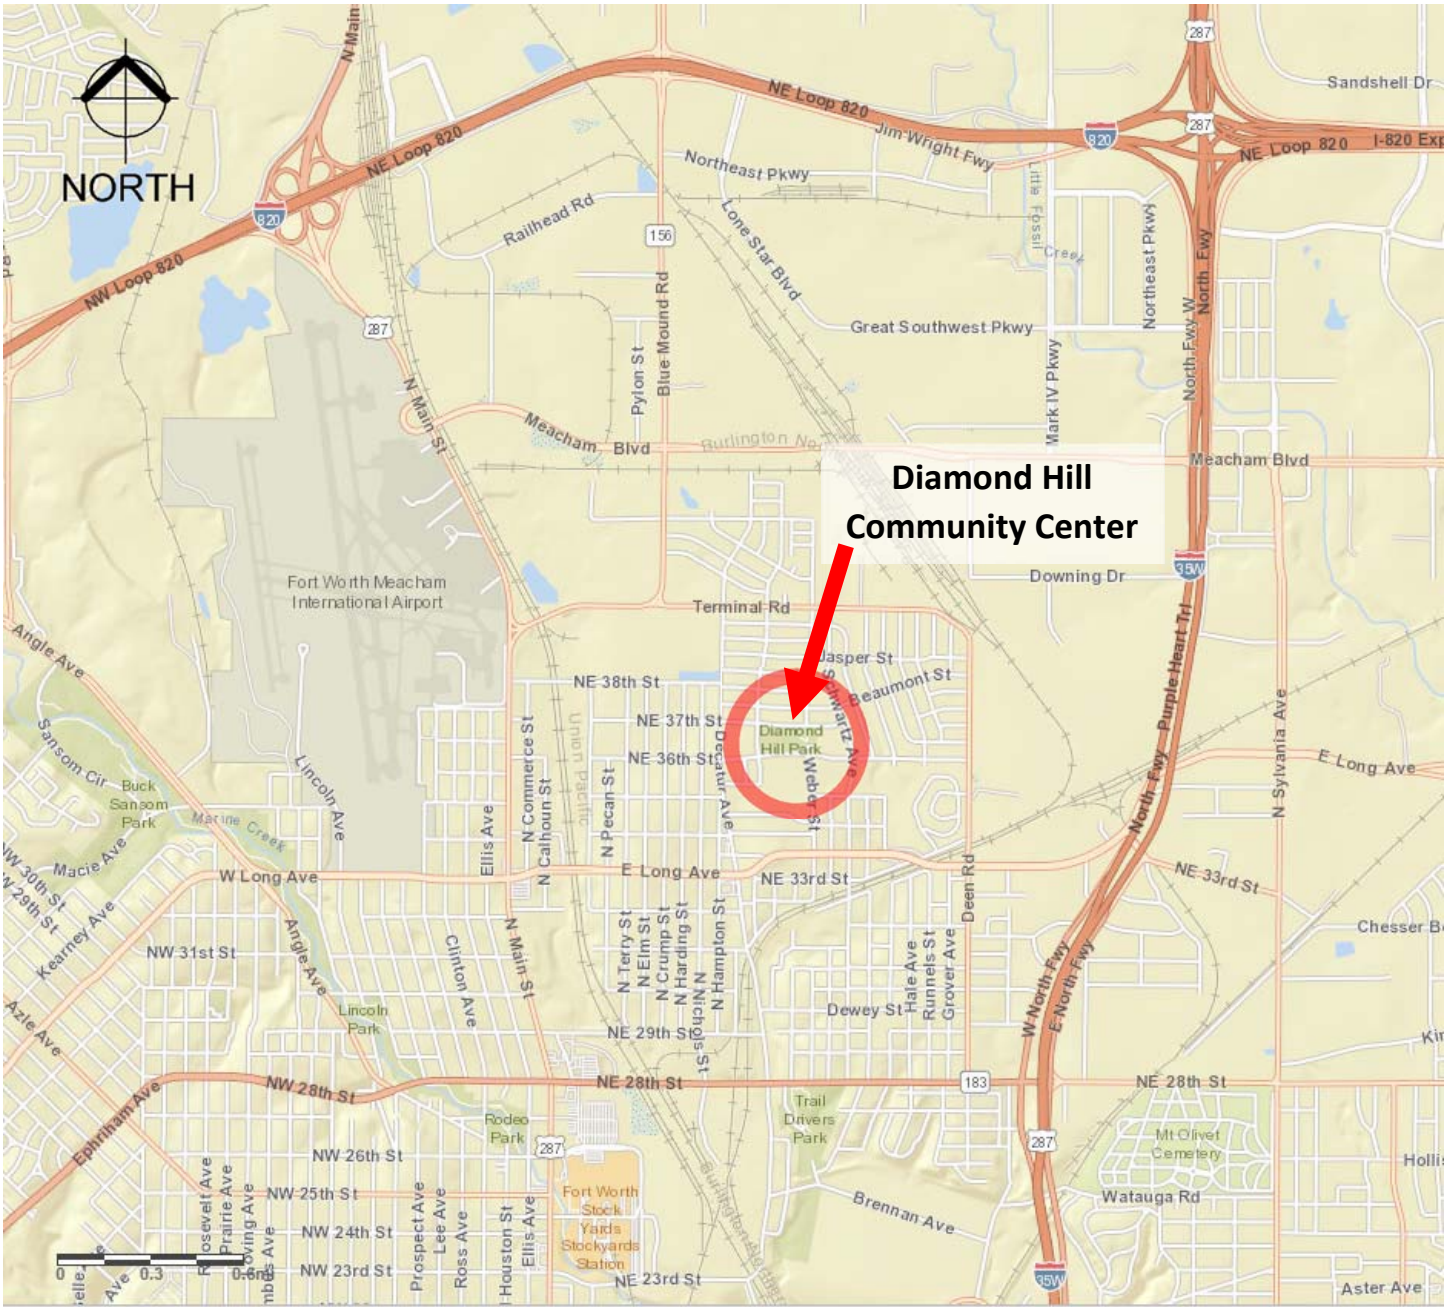

DIAMOND HILL COMMUNITY CENTER

Council District 2