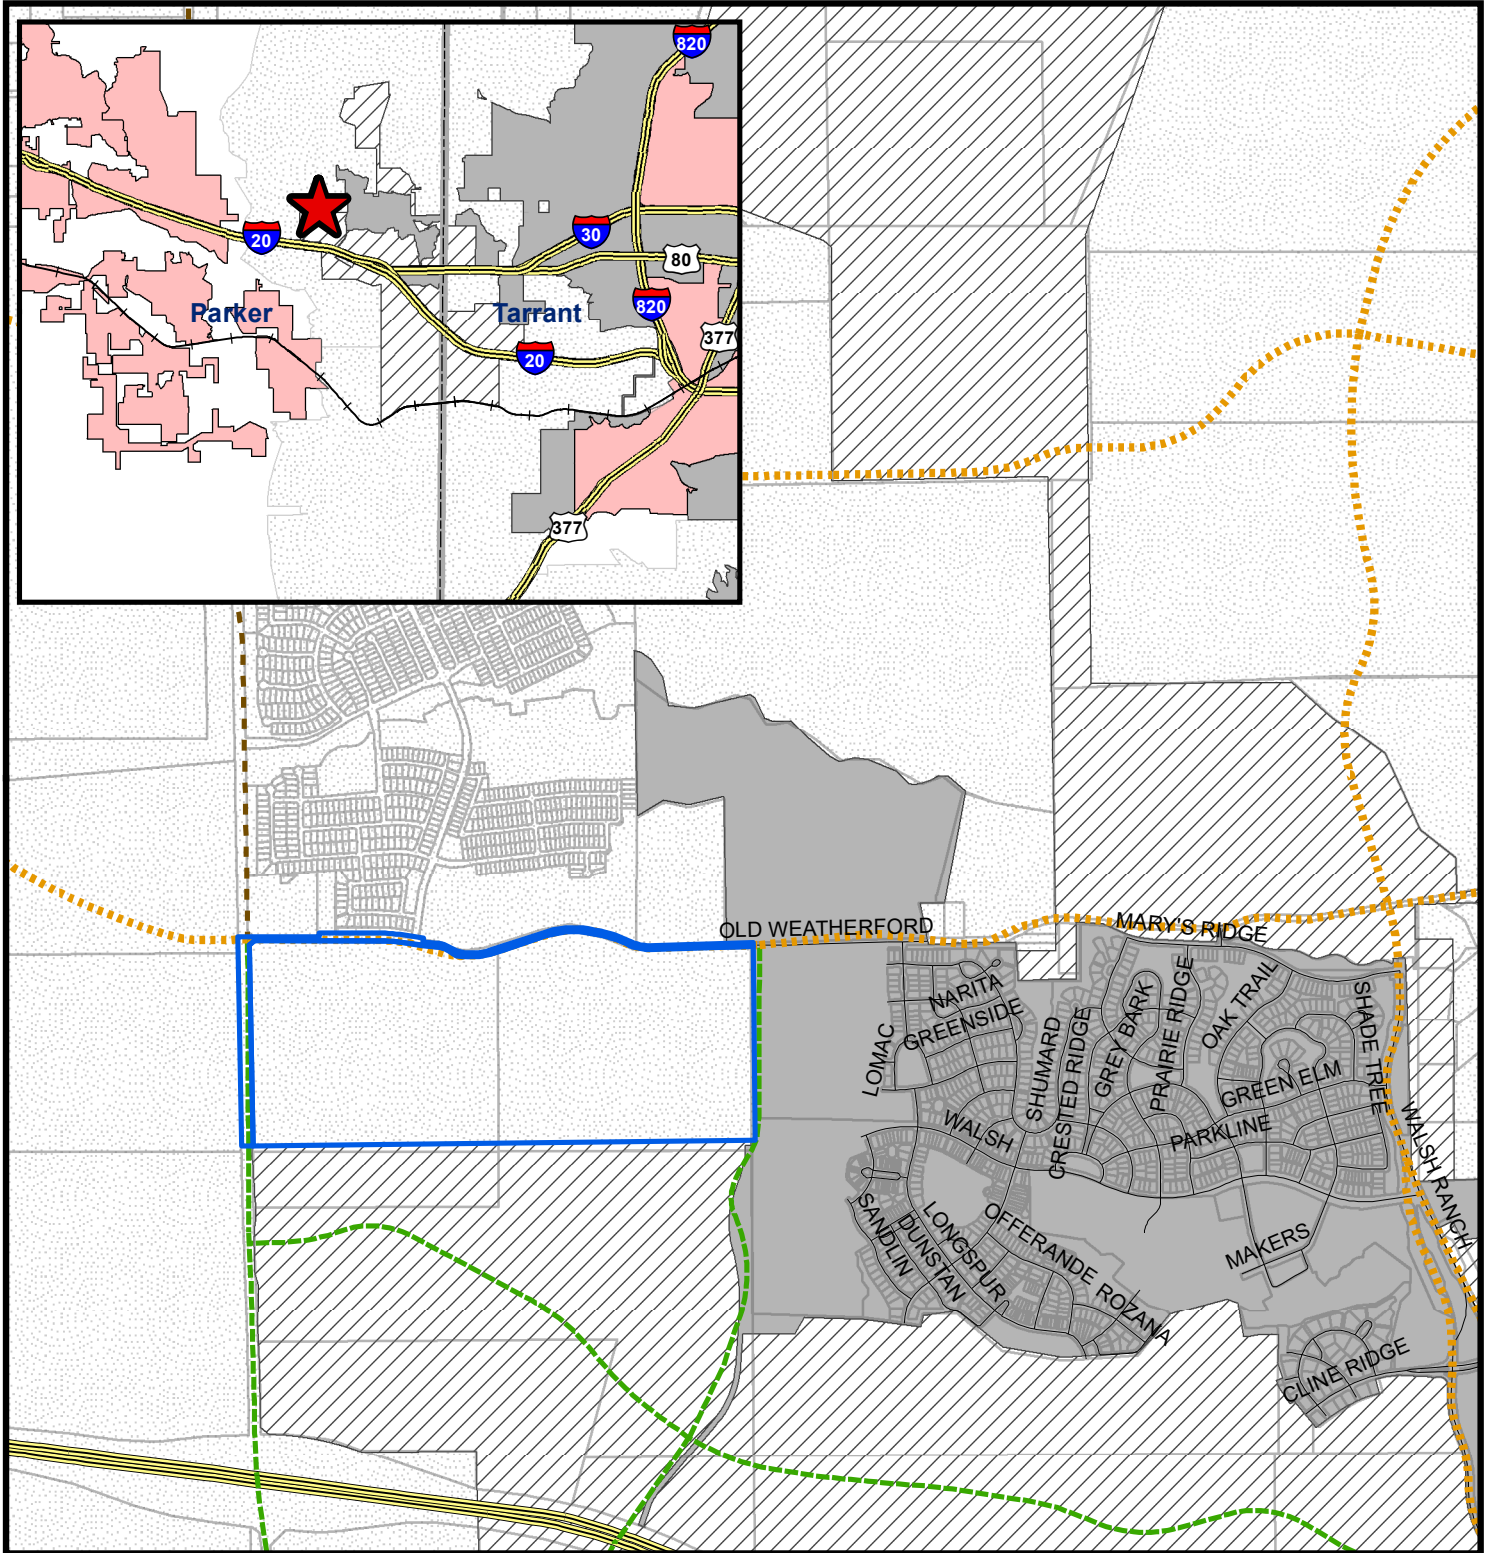

# Beggs East

Approximately 249.981 Acres Adjacent Council District 3

## Fort Worth DESIGNATION

- Full Purpose
- Limited Purpose
- Extraterritorial Jurisdiction
- County Boundaries
- Adjacent Cities
- Subject Property

0 5001,000 2,000 Feet

1:24,000

Planning & Development Department  
07/28/2022