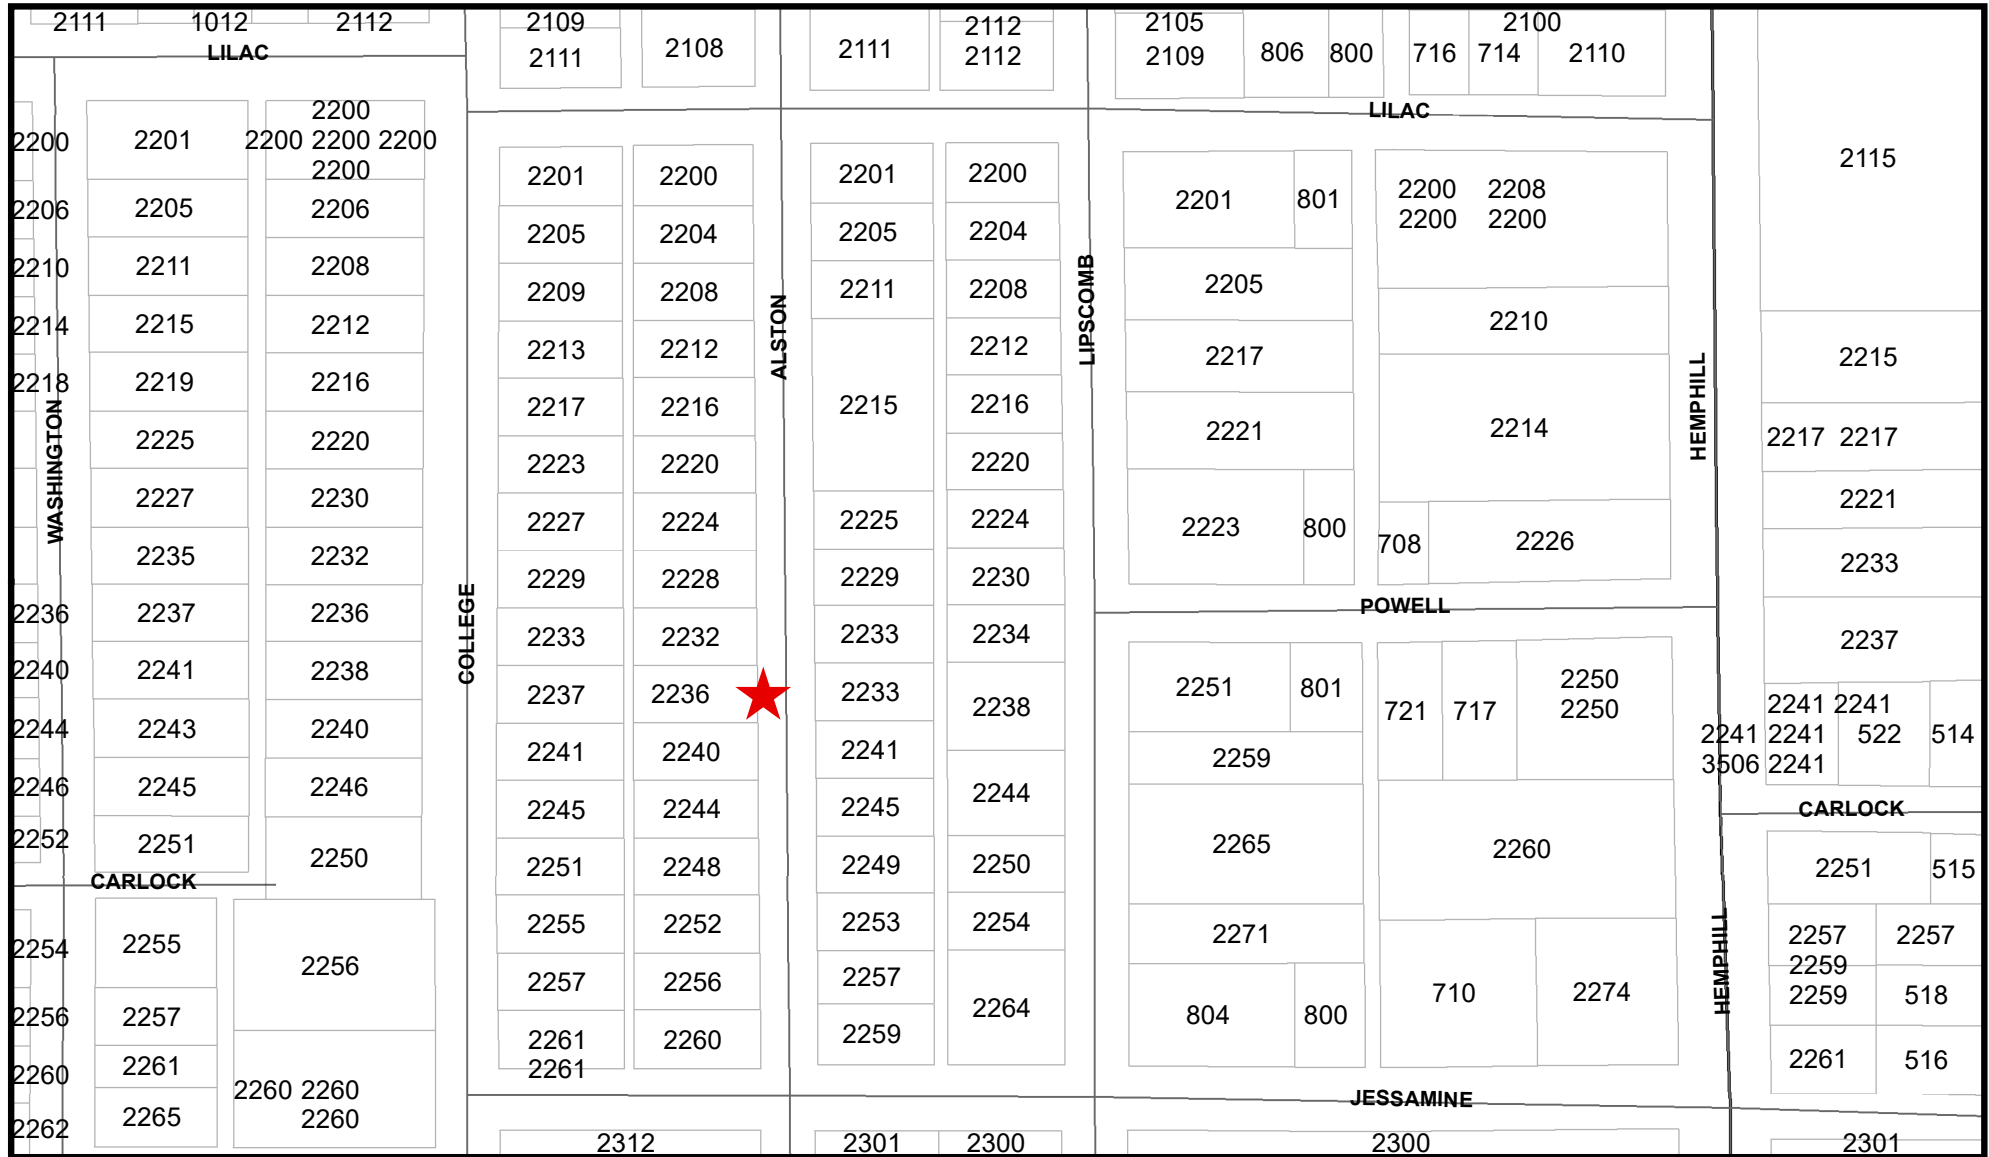

HSTE Property 2236 Alston Ave.

*This property is located in the Fairmount Historic District