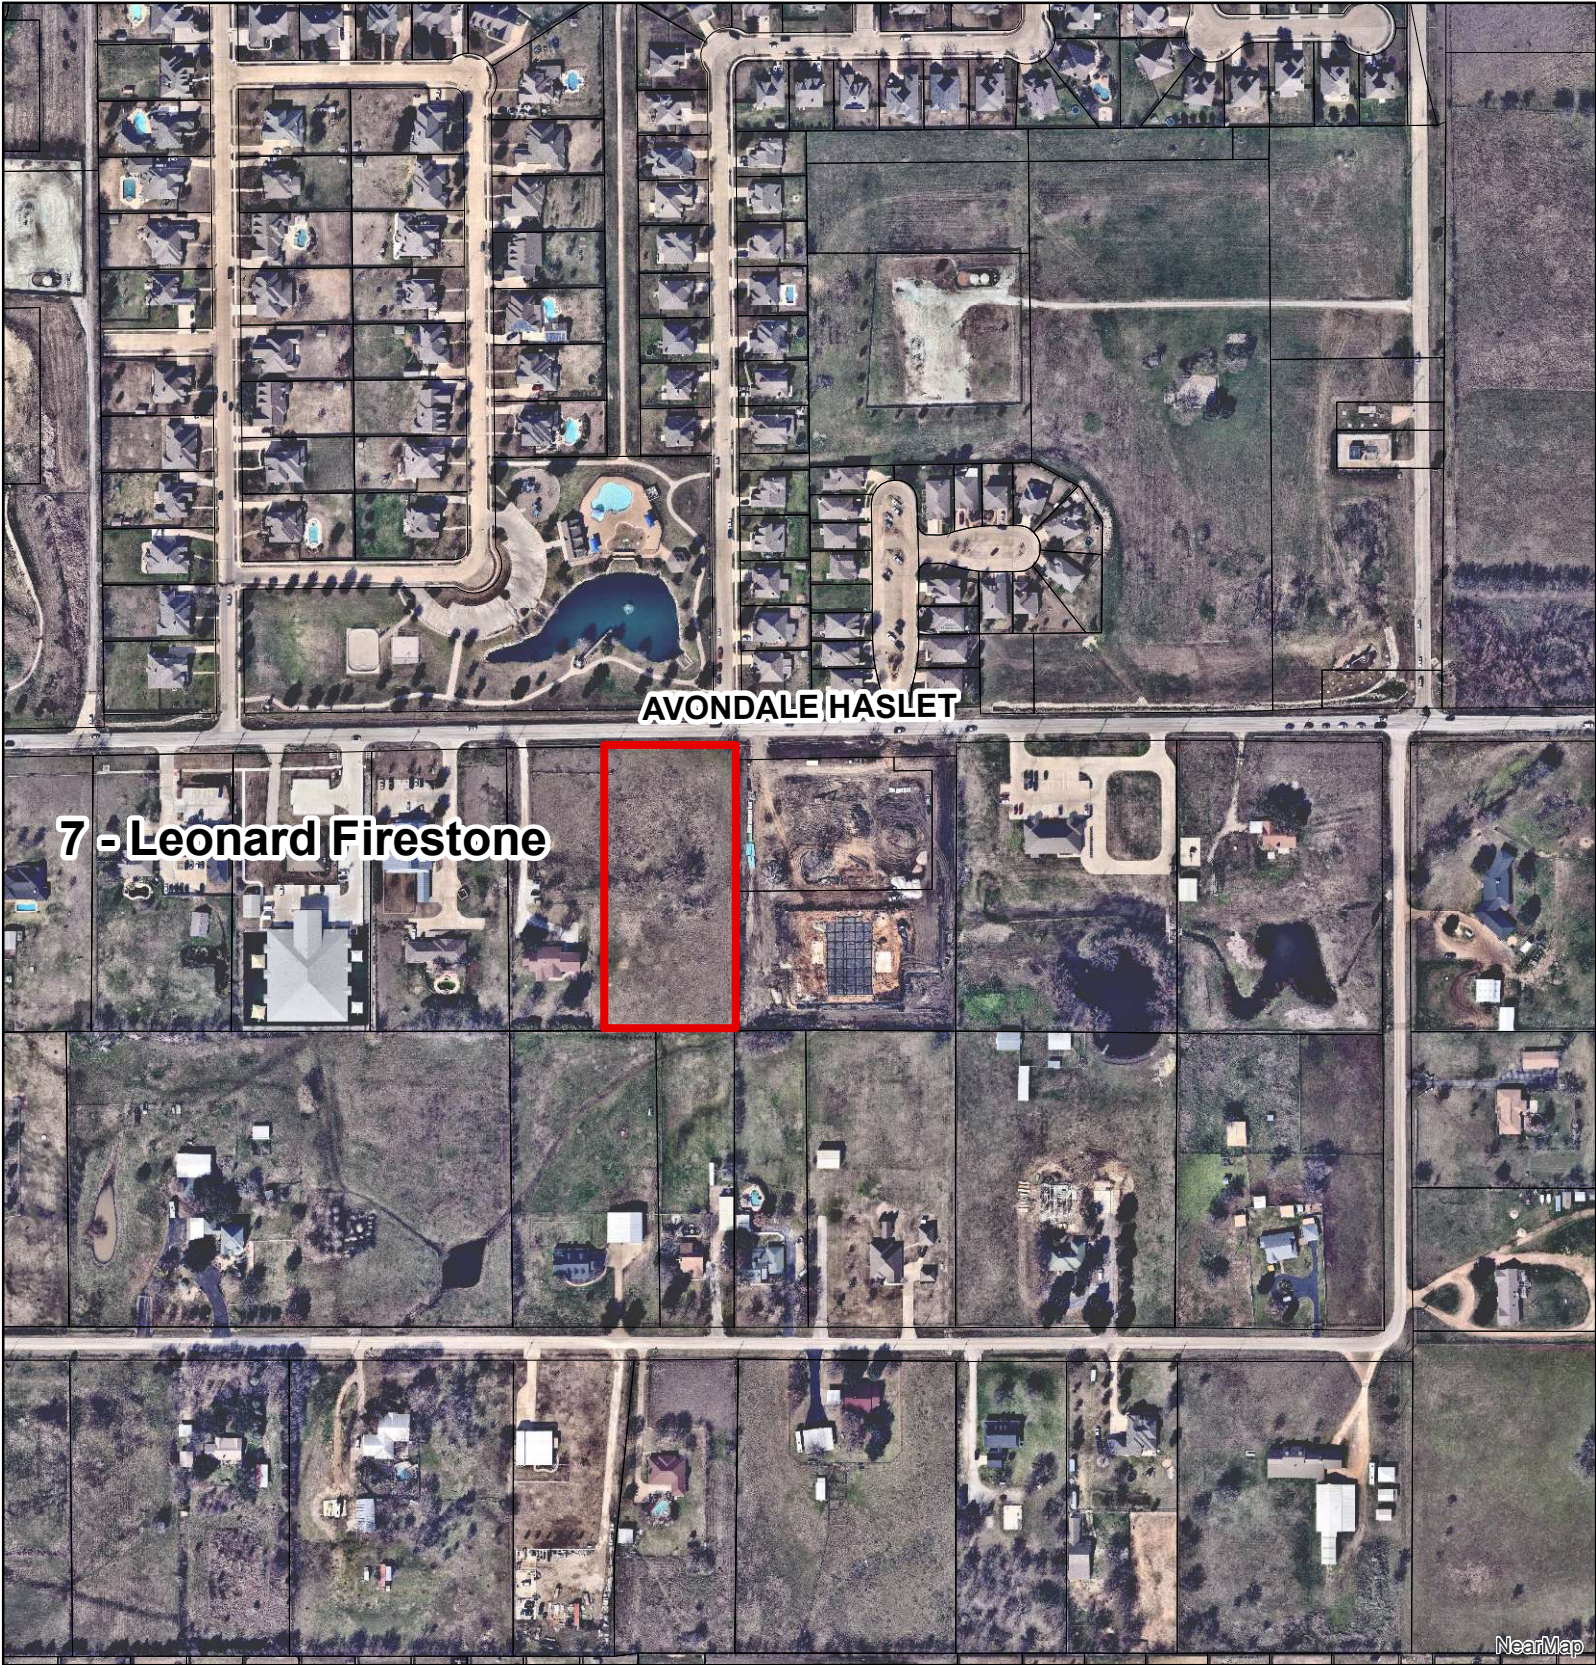

3 acres 1297 Avondale Haslet

7 - Leonard Firestone

AVONDALE HASLET

NearMap

Copyright 2021 City of Fort Worth. Unauthorized reproduction is a violation of applicable laws. This product is for informational purposes and may not have been prepared for or be suitable for legal, engineering, or surveying purposes. It does not represent an on-the-ground survey and represents only the approximate relative location of property boundaries. The City of Fort Worth assumes no responsibility for the accuracy of said data.

0 245 490 Feet

Acquisition