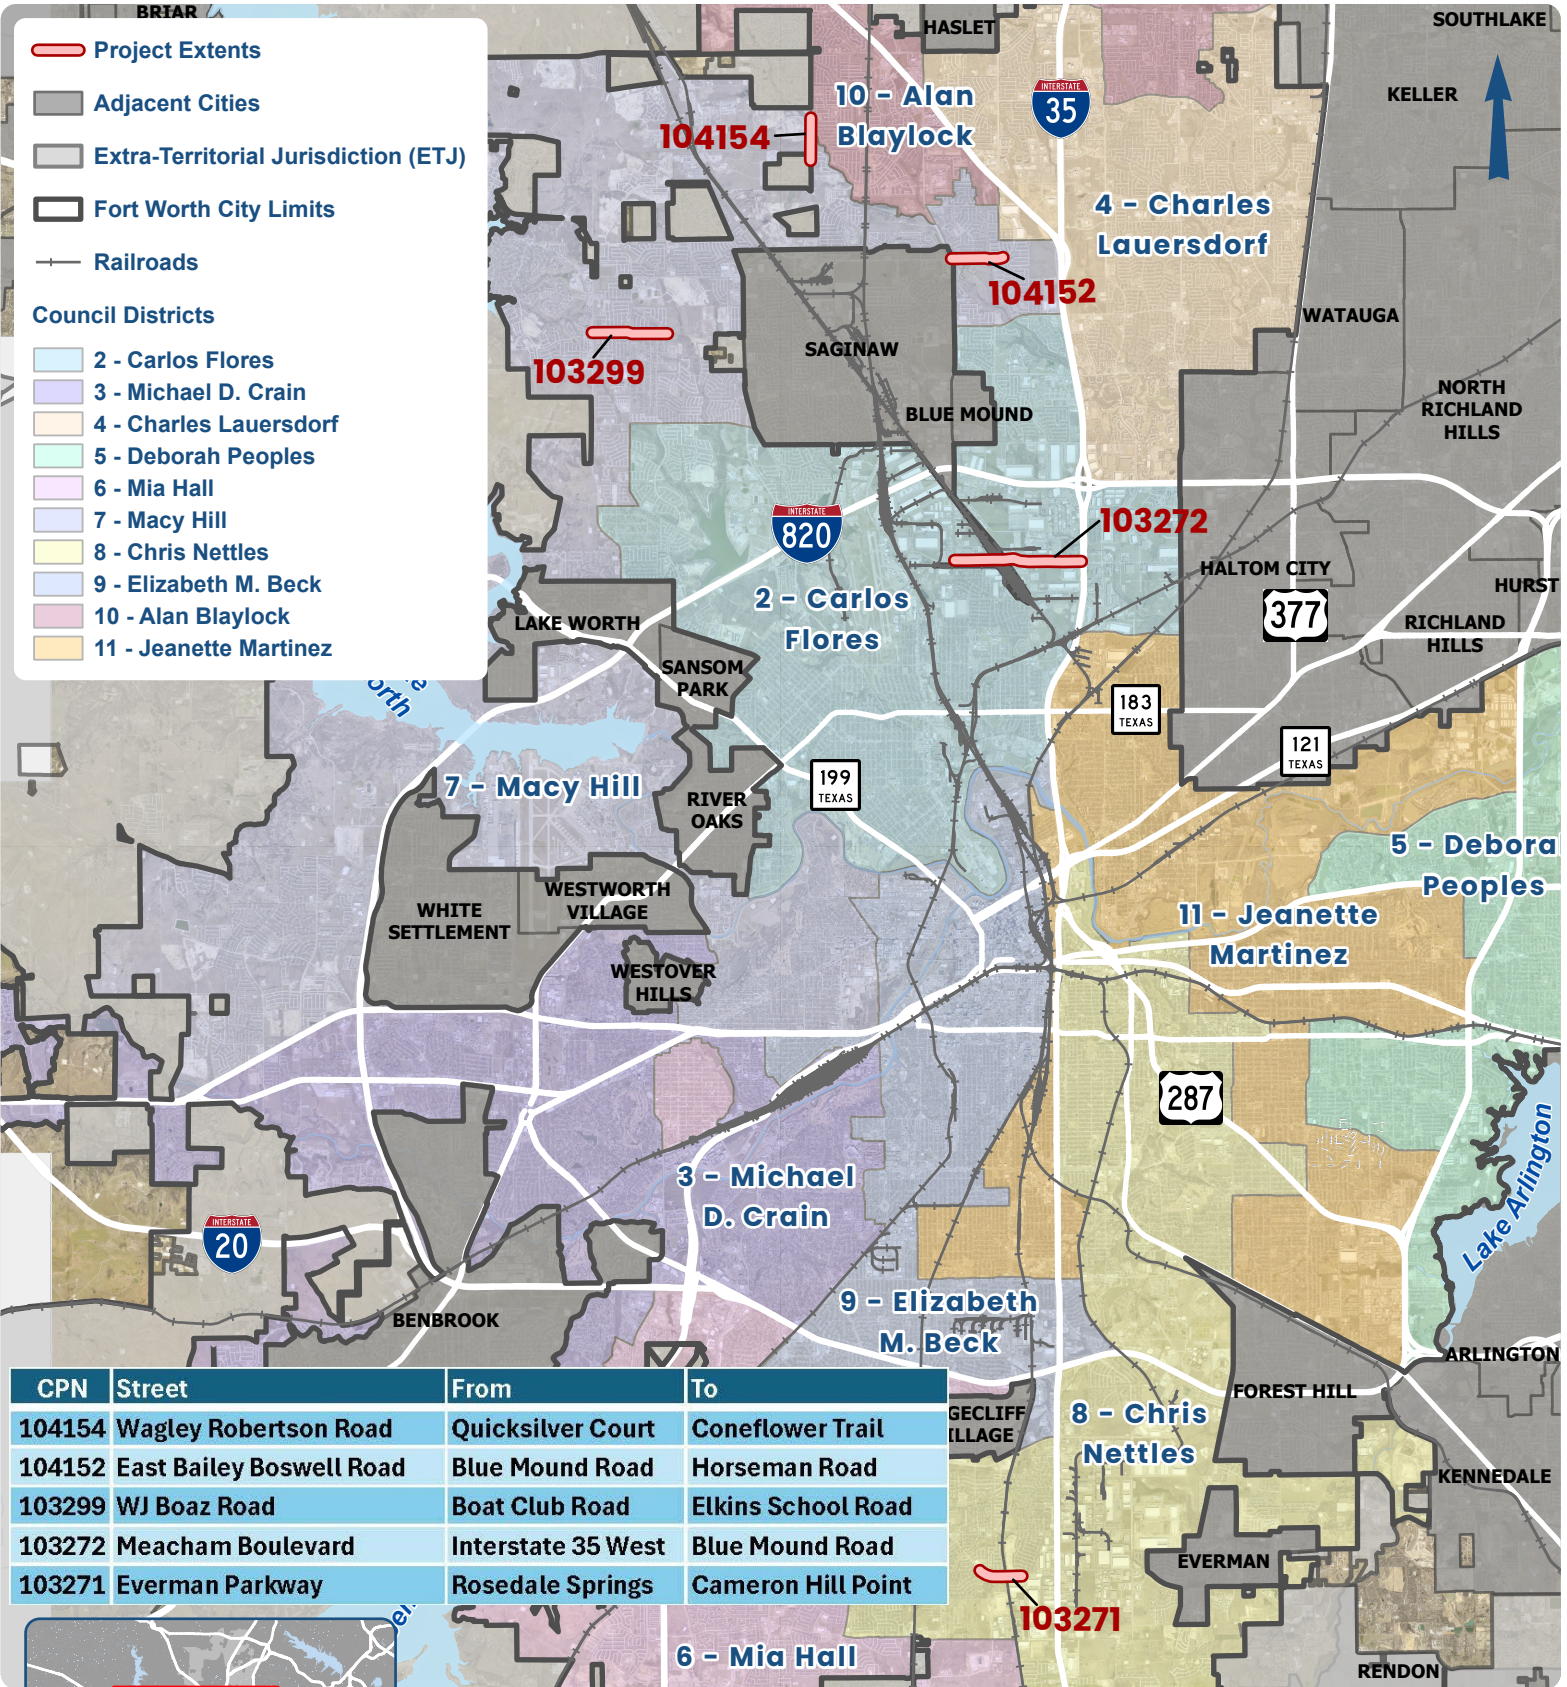

CD #2,7,8,10

CPN	Street	From	To
104154	Wagley Robertson Road	Quicksilver Court	Coneflower Trail
104152	East Bailey Boswell Road	Blue Mound Road	Horseman Road
103299	WJ Boaz Road	Boat Club Road	Elkins School Road
103272	Meacham Boulevard	Interstate 35 West	Blue Mound Road
103271	Everman Parkway	Rosedale Springs	Cameron Hill Point

Map generated March 2026 | TPW Business Support Services
 Copyright © 2026 City of Fort Worth. Unauthorized reproduction is a violation of applicable laws. This data is to be used for graphical representation only. The accuracy is not to be taken/used as data produced for engineering purposes or by a registered professional land surveyor. The City of Fort Worth assumes no responsibility for the accuracy of said data.