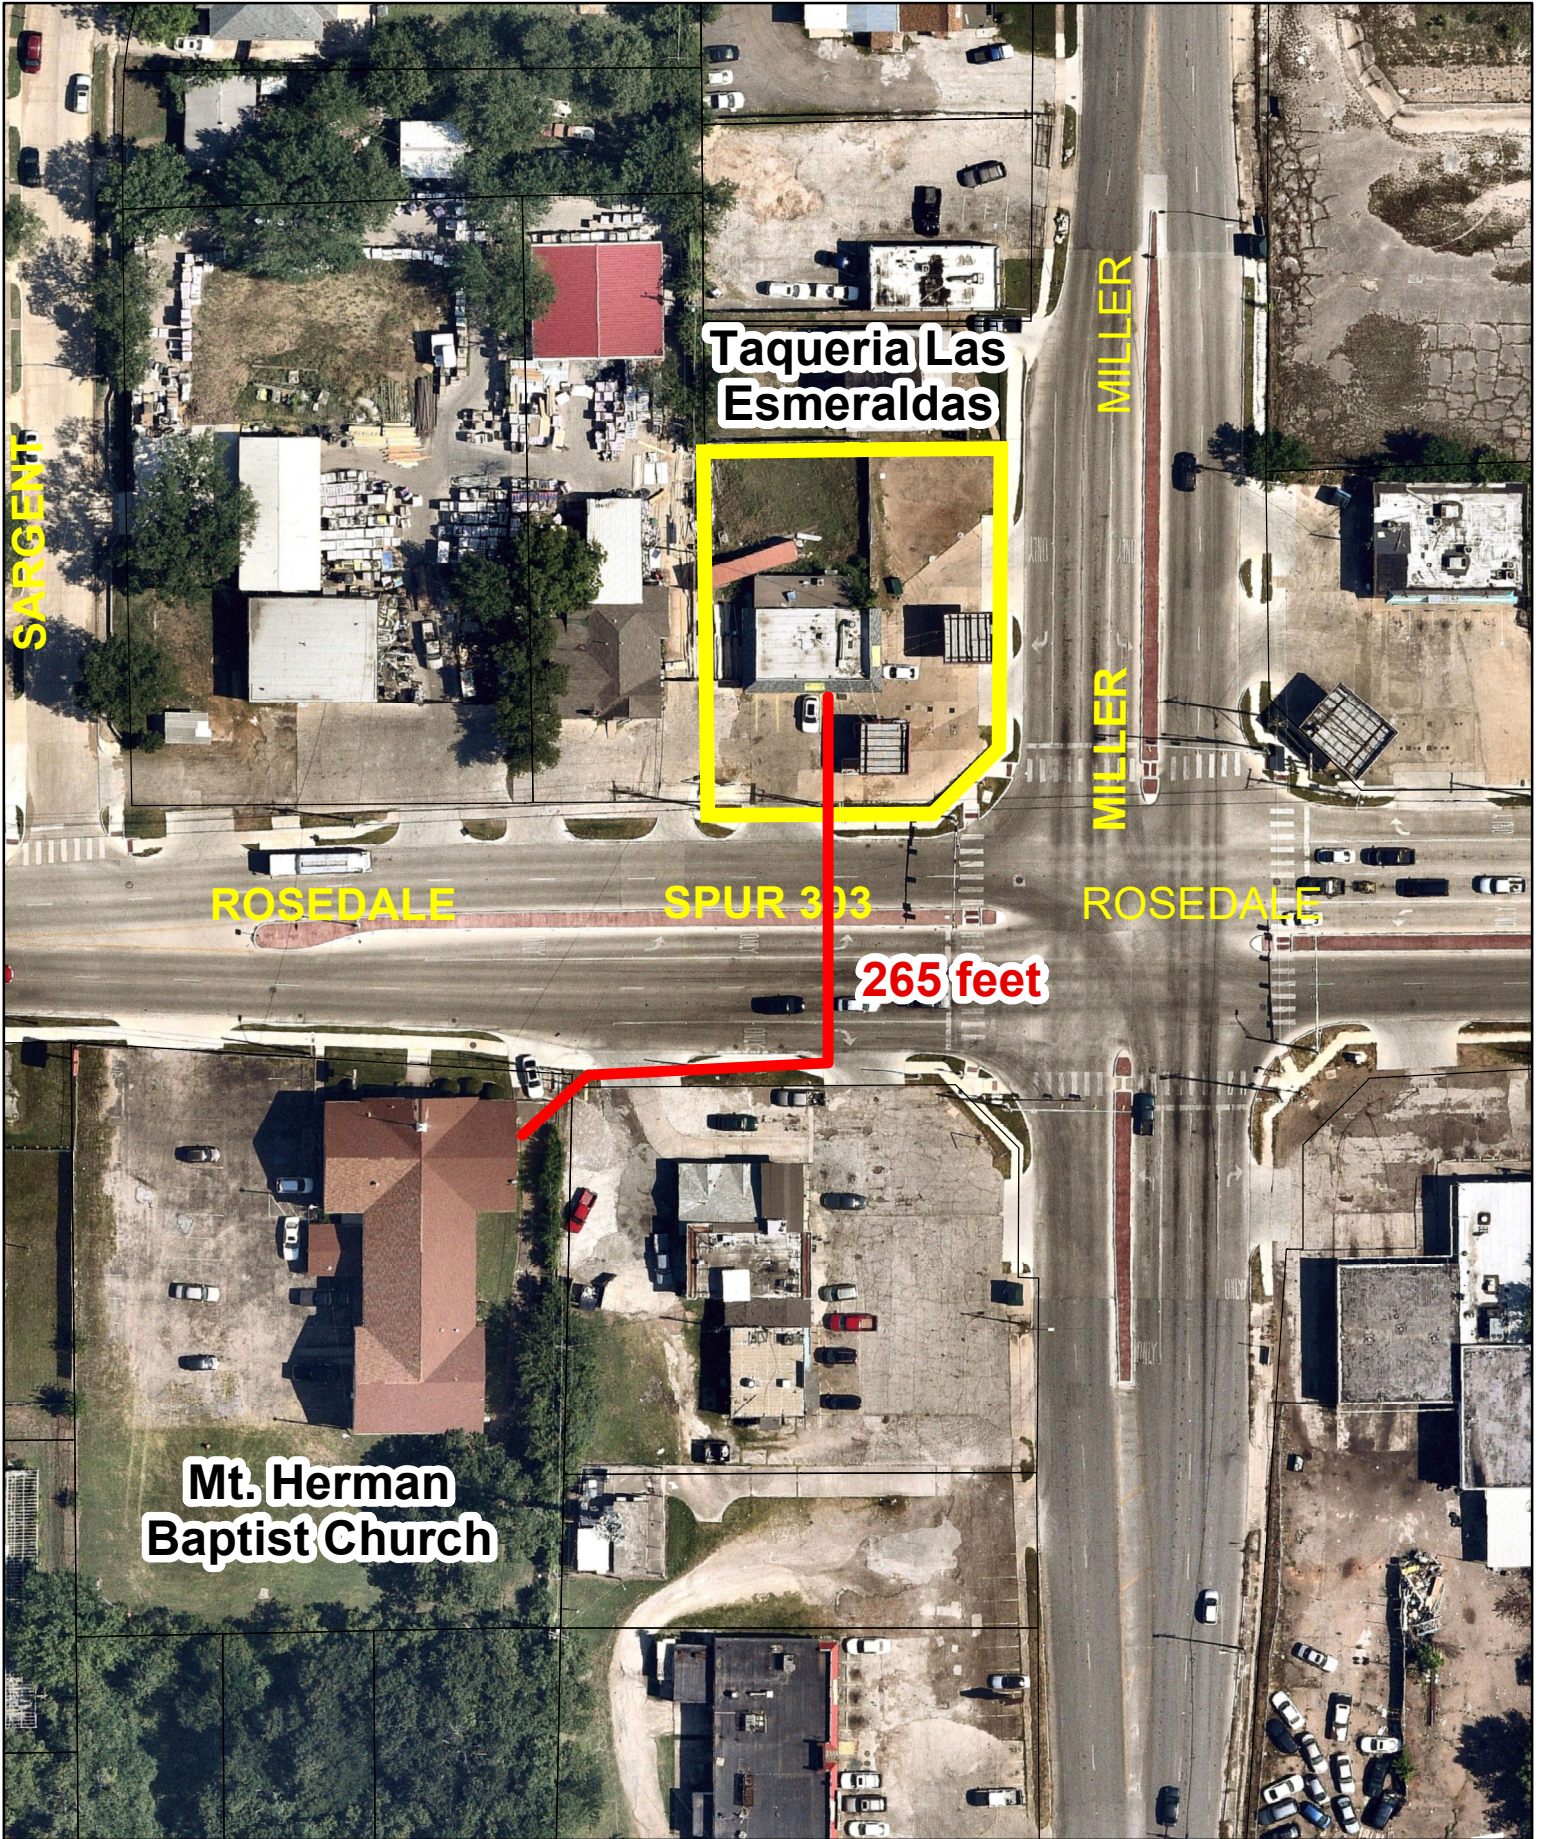

Alcohol Distance Variance AA-20-003

Planning & Development Department
5/14/20 - BK