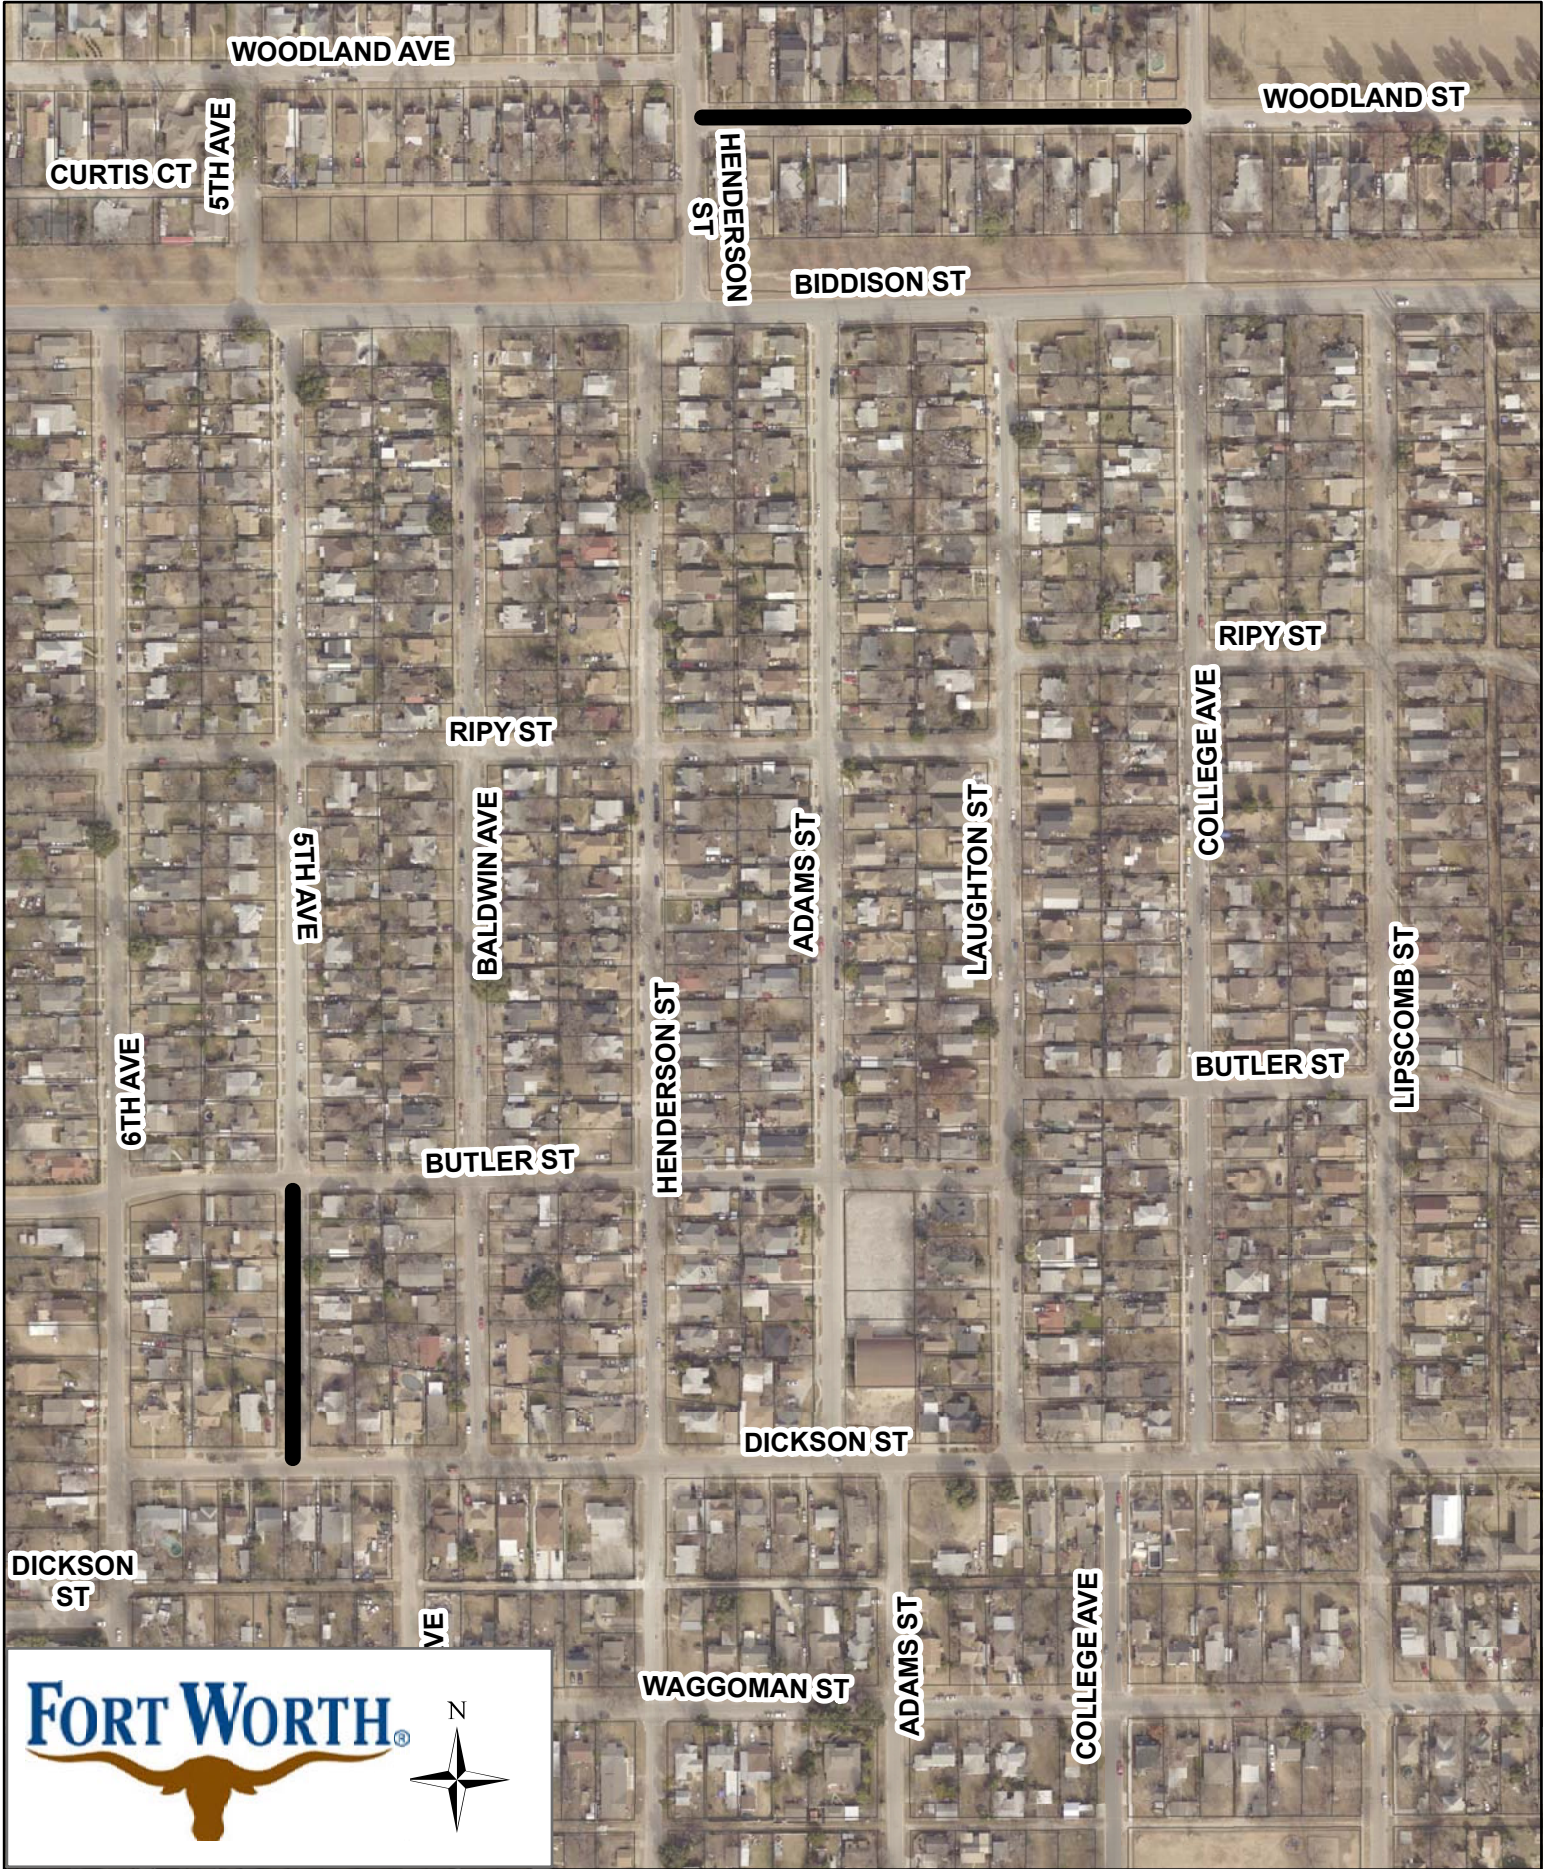

MAYOR AND COUNCIL COMMUNICATION MAP 60WSSC19WSMB-GARVER

WOODLAND AVE

WOODLAND ST

CURTIS CT

5TH AVE

HENDERSON ST

BIDDISON ST

RIPY ST

RIPY ST

COLLEGE AVE

5TH AVE

BALDWIN AVE

ADAMS ST

LAUGHTON ST

6TH AVE

BUTLER ST

LIPSCOMB ST

BUTLER ST

HENDERSON ST

DICKSON ST

DICKSON ST

VE

WAGGOMAN ST

ADAMS ST