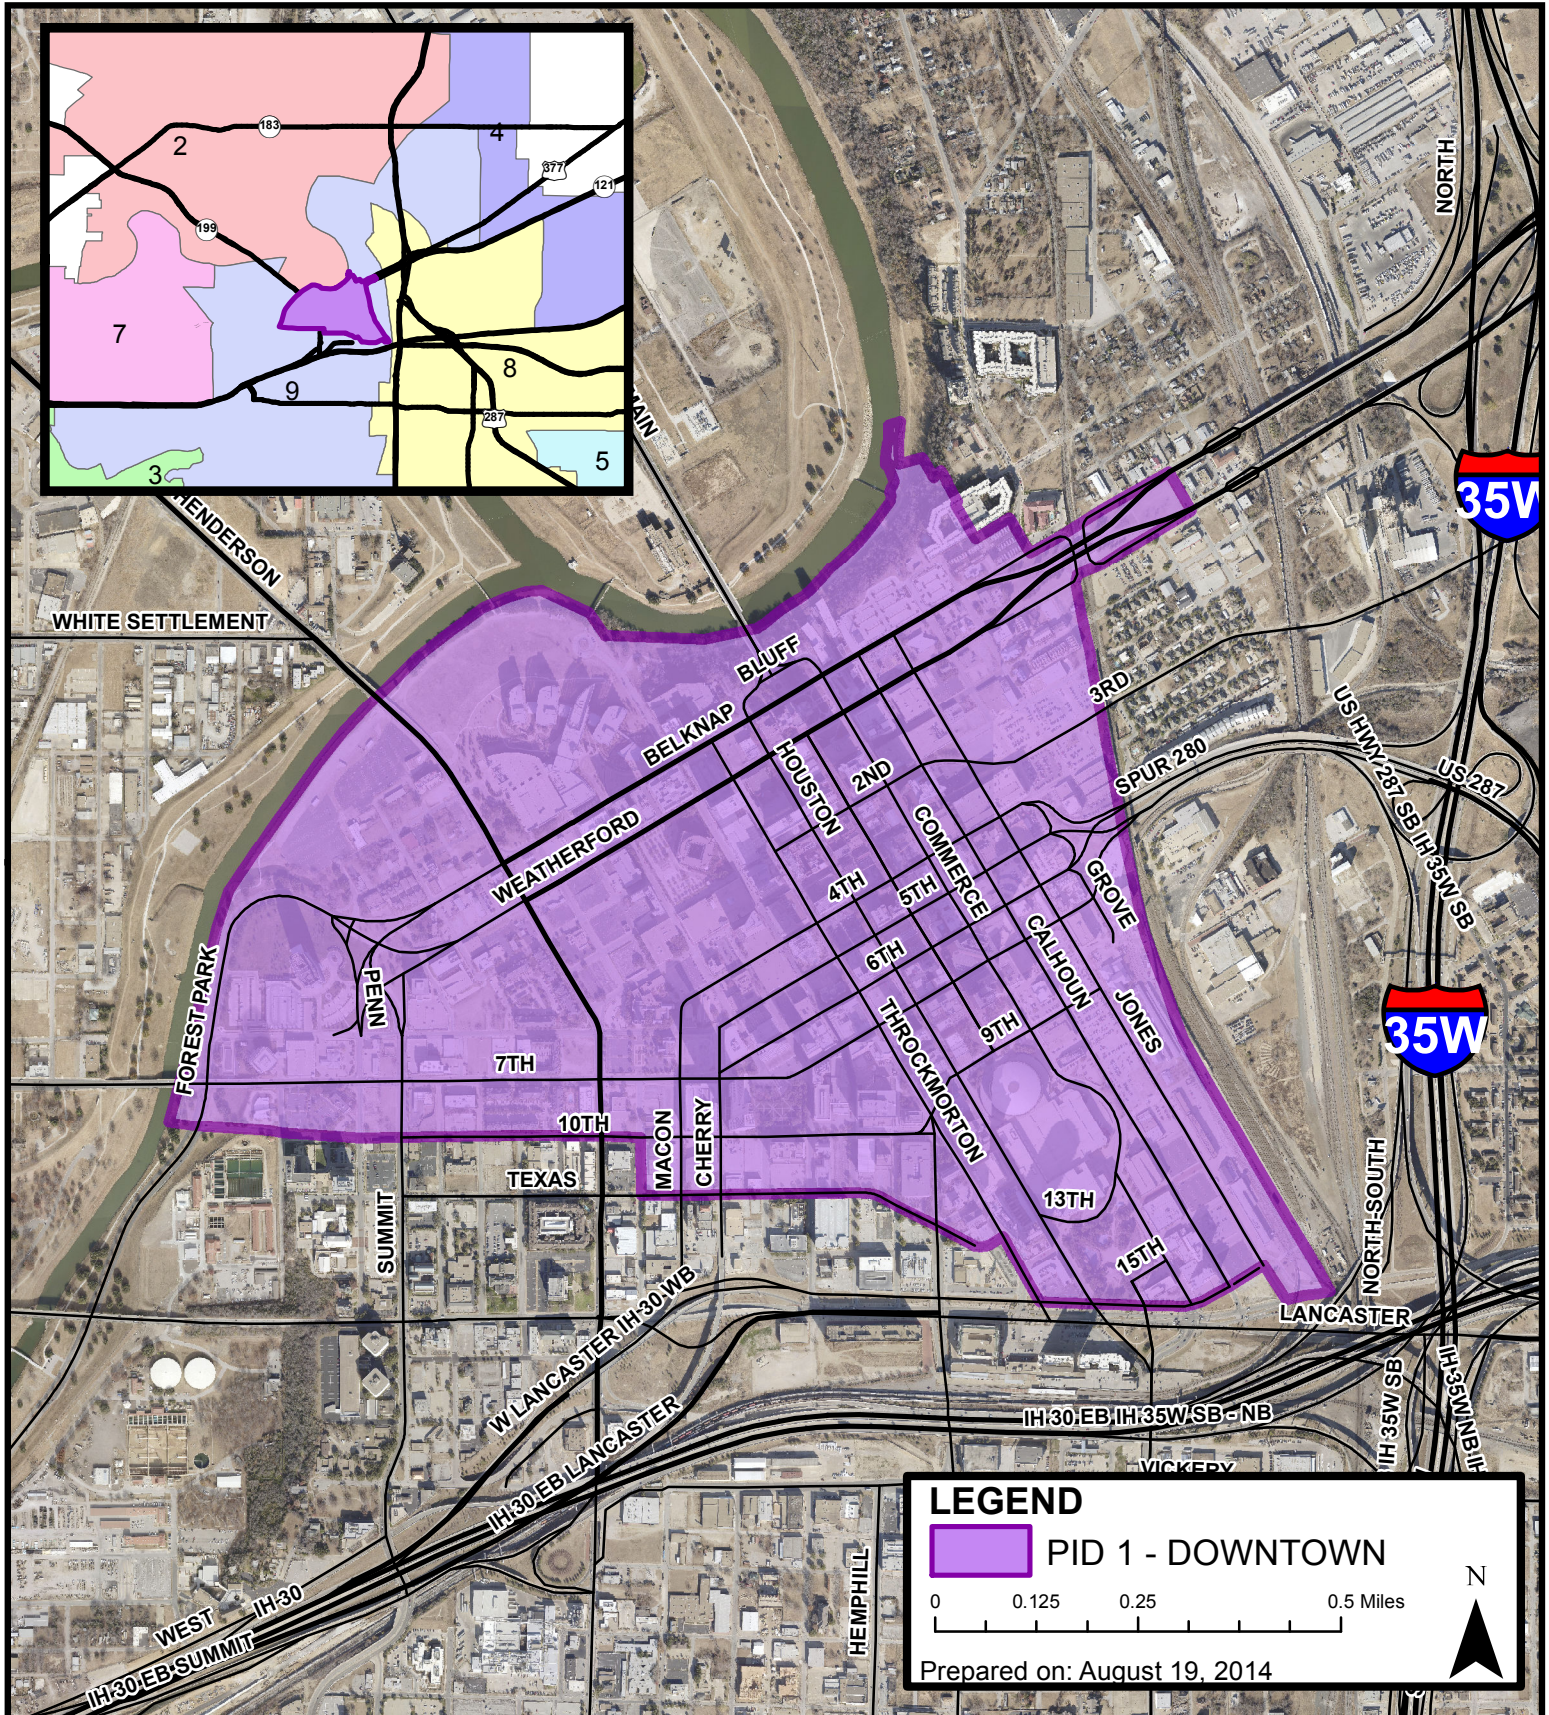

# Downtown Public Improvement District

COPYRIGHT 2014 CITY OF FORT WORTH. UNAUTHORIZED REPRODUCTION IS A VIOLATION OF APPLICABLE LAWS. THIS PRODUCT IS FOR INFORMATIONAL PURPOSES AND MAY NOT HAVE BEEN PREPARED FOR OR BE SUITABLE FOR LEGAL, ENGINEERING, OR SURVEYING PURPOSES. IT DOES NOT REPRESENT AN ON-THE-GROUND SURVEY AND PRESENTS ONLY THE APPROXIMATE RELATIVE LOCATION OF PROPERTY BOUNDARIES. THE CITY OF FORT WORTH ASSUMES NO RESPONSIBILITY FOR THE ACCURACY OF SAID DATA.