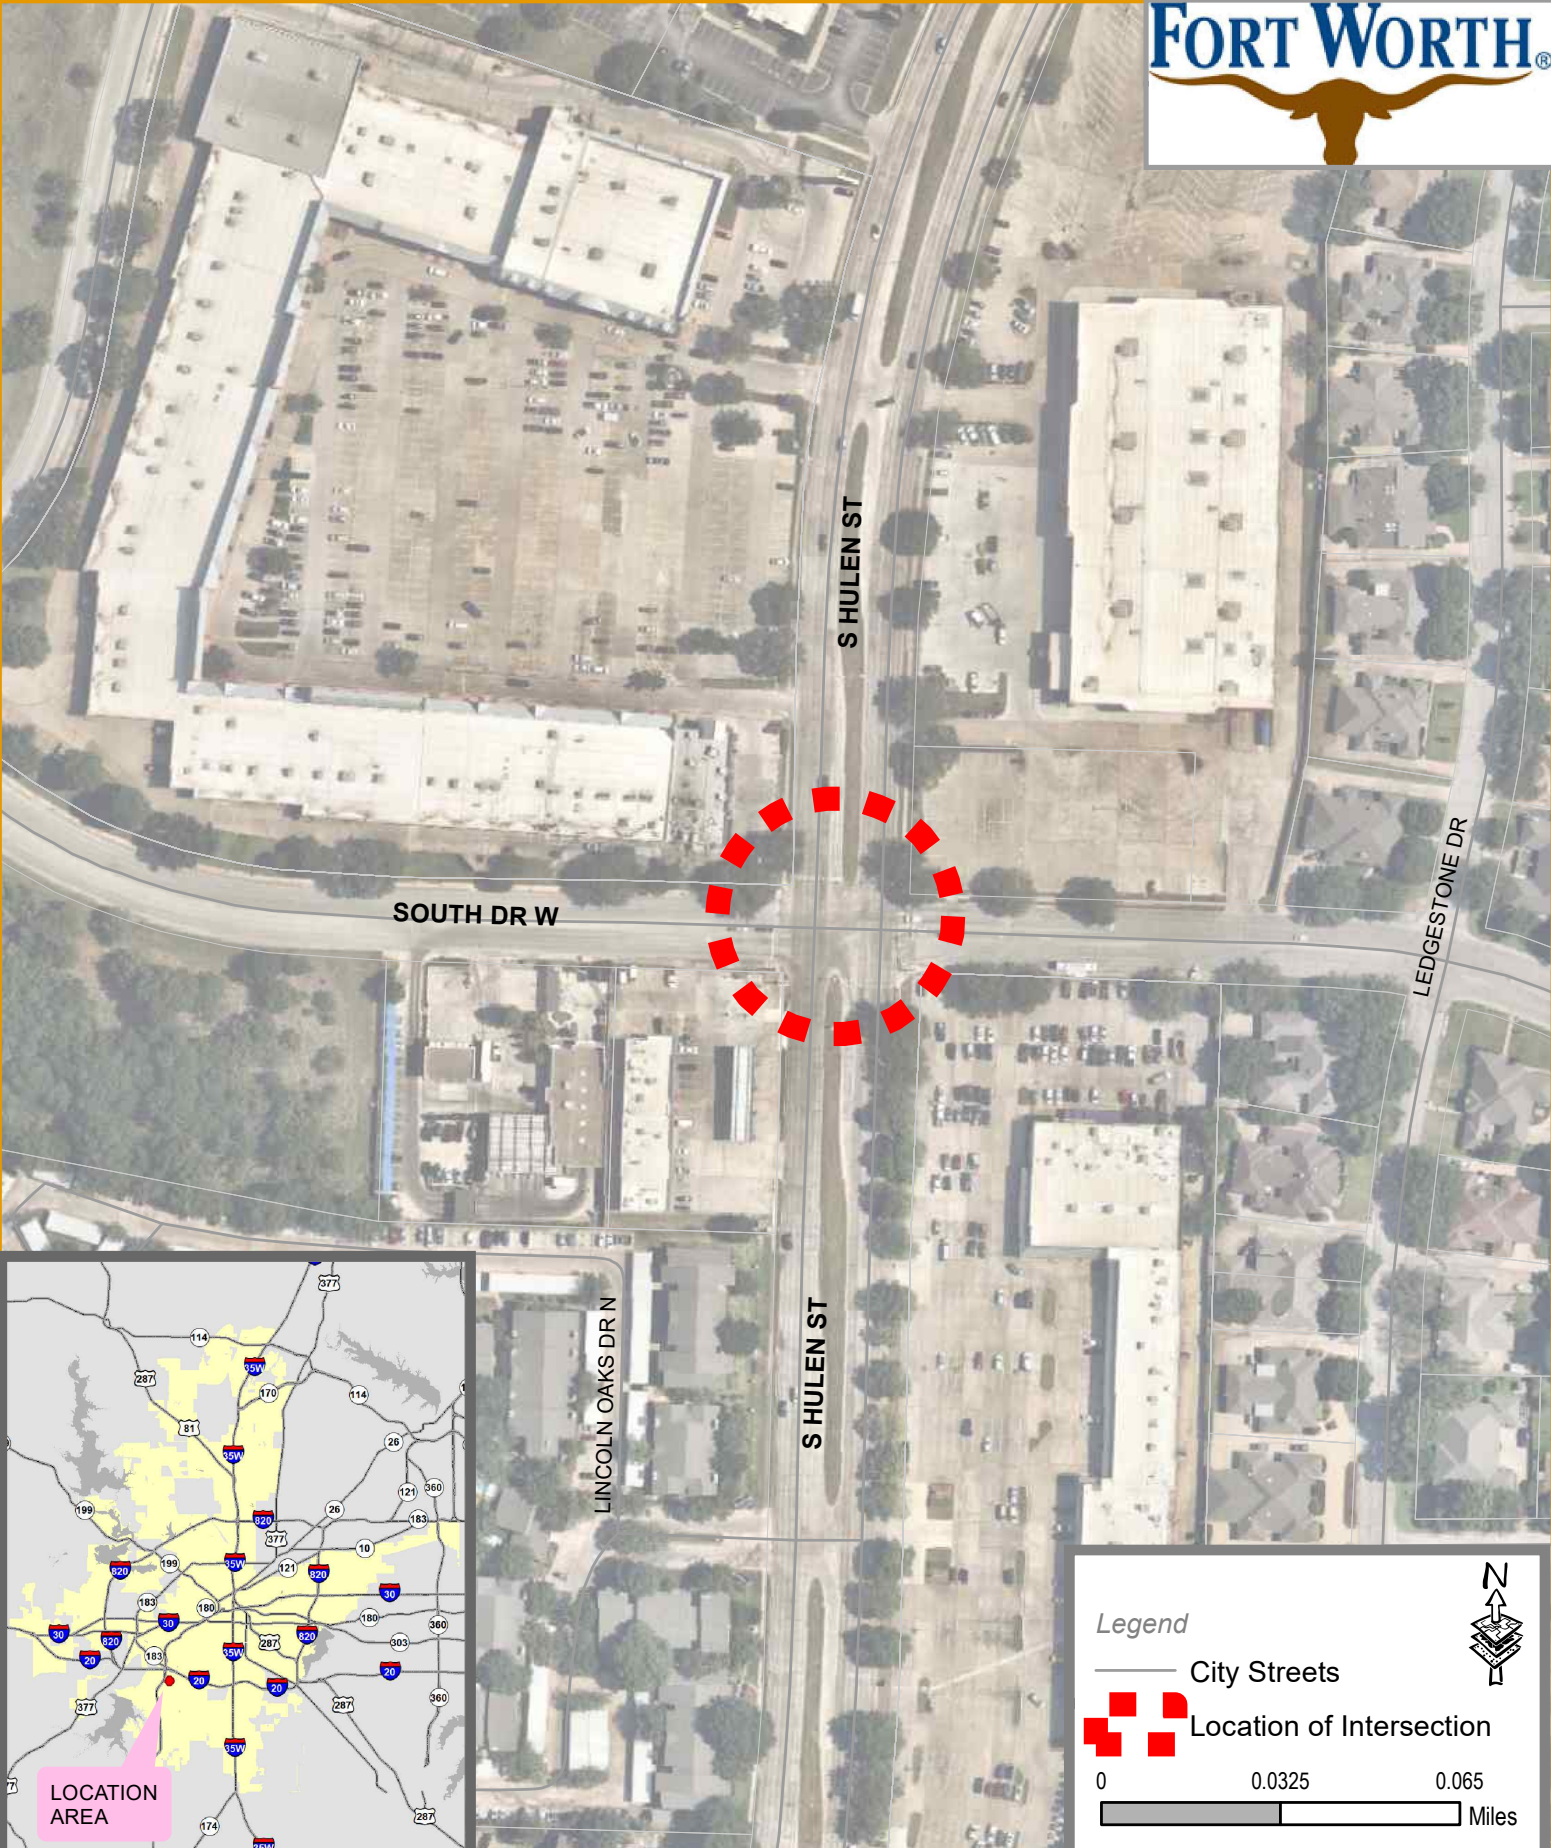

MAYOR AND COUNCIL COMMUNICATION MAP CPN 104095 SOUTH DR W AND S HULEN ST INTERSECTION IMPROVEMENTS

Legend

- City Streets
- Location of Intersection

0 0.0325 0.065 Miles