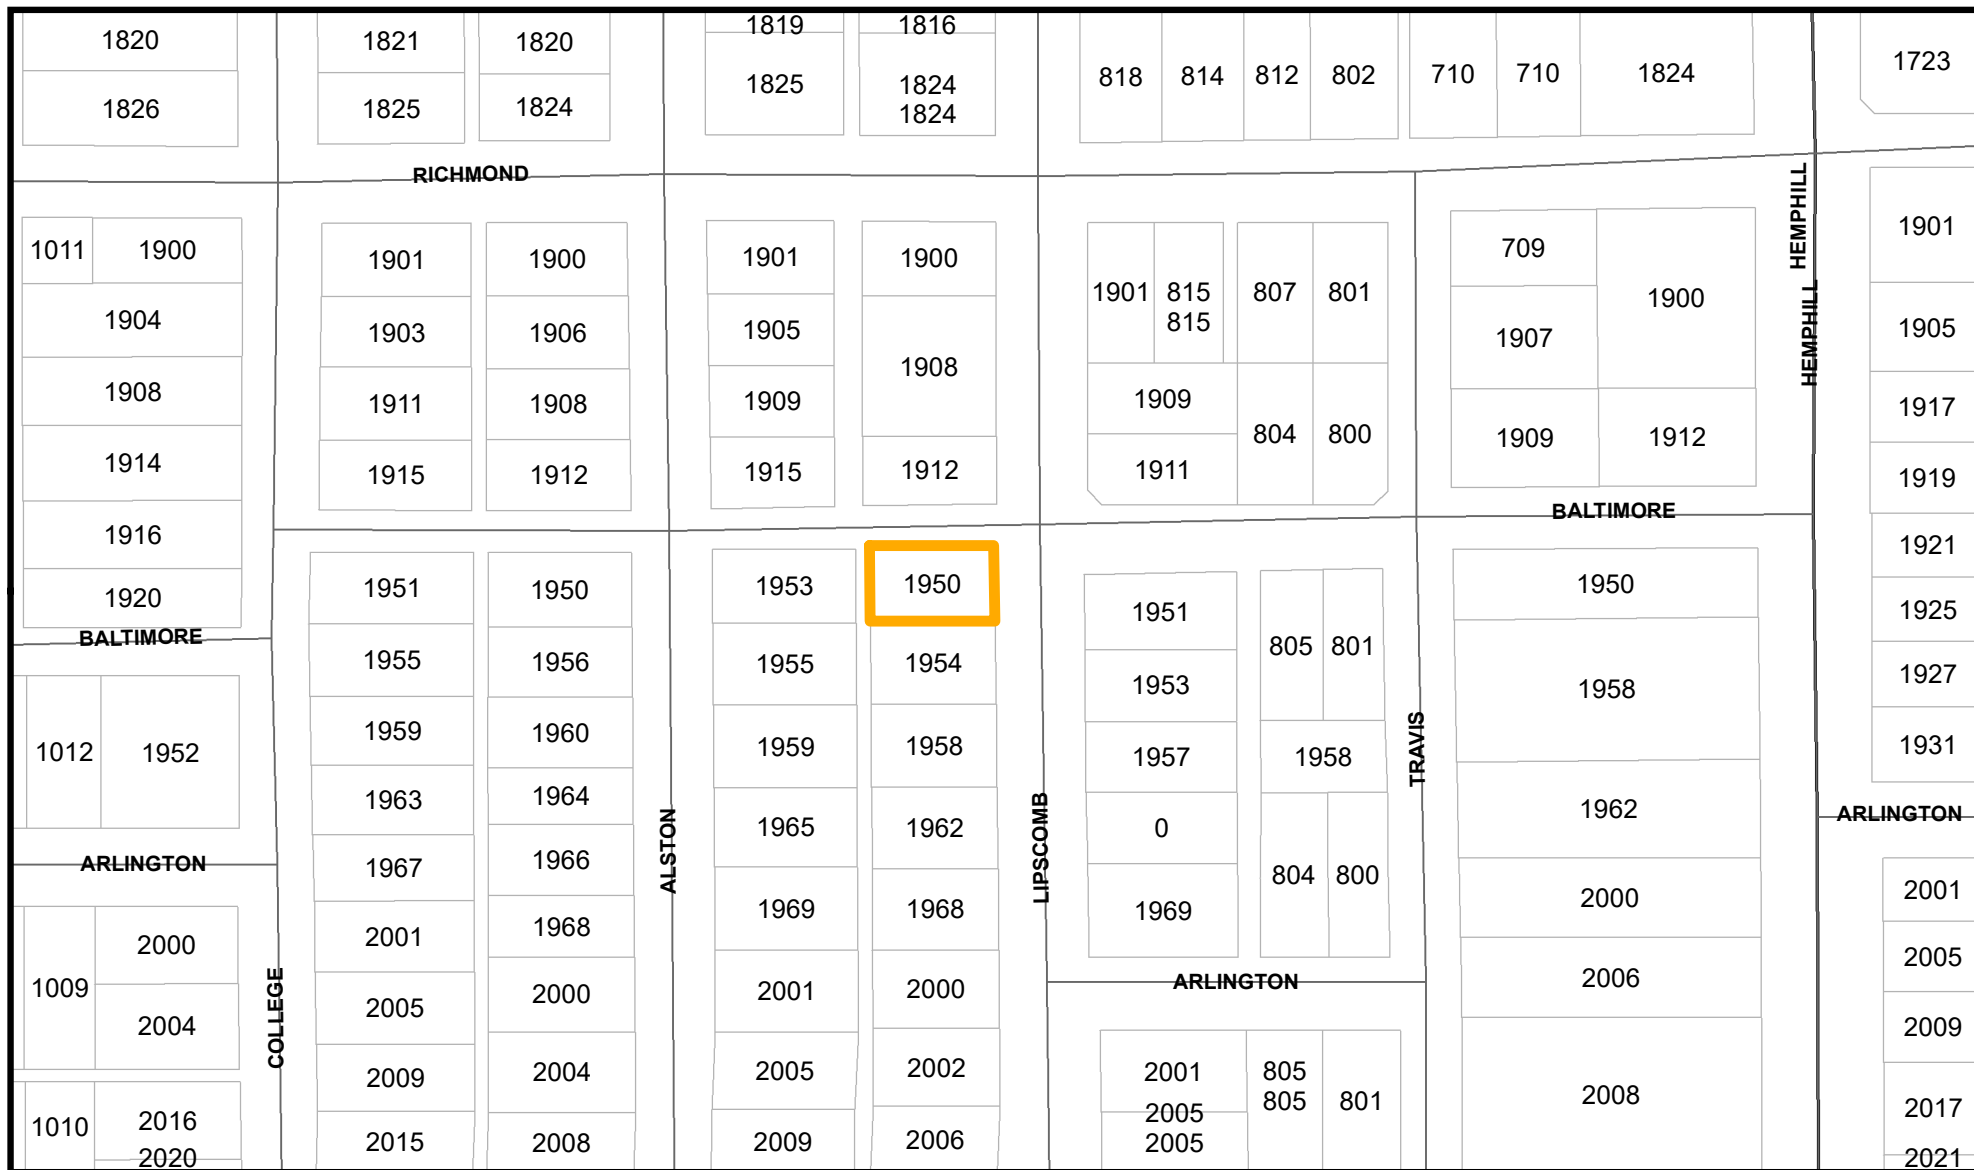

HSTE Property

1950 Lipscomb Street

*Property located in the Fairmount Historic District