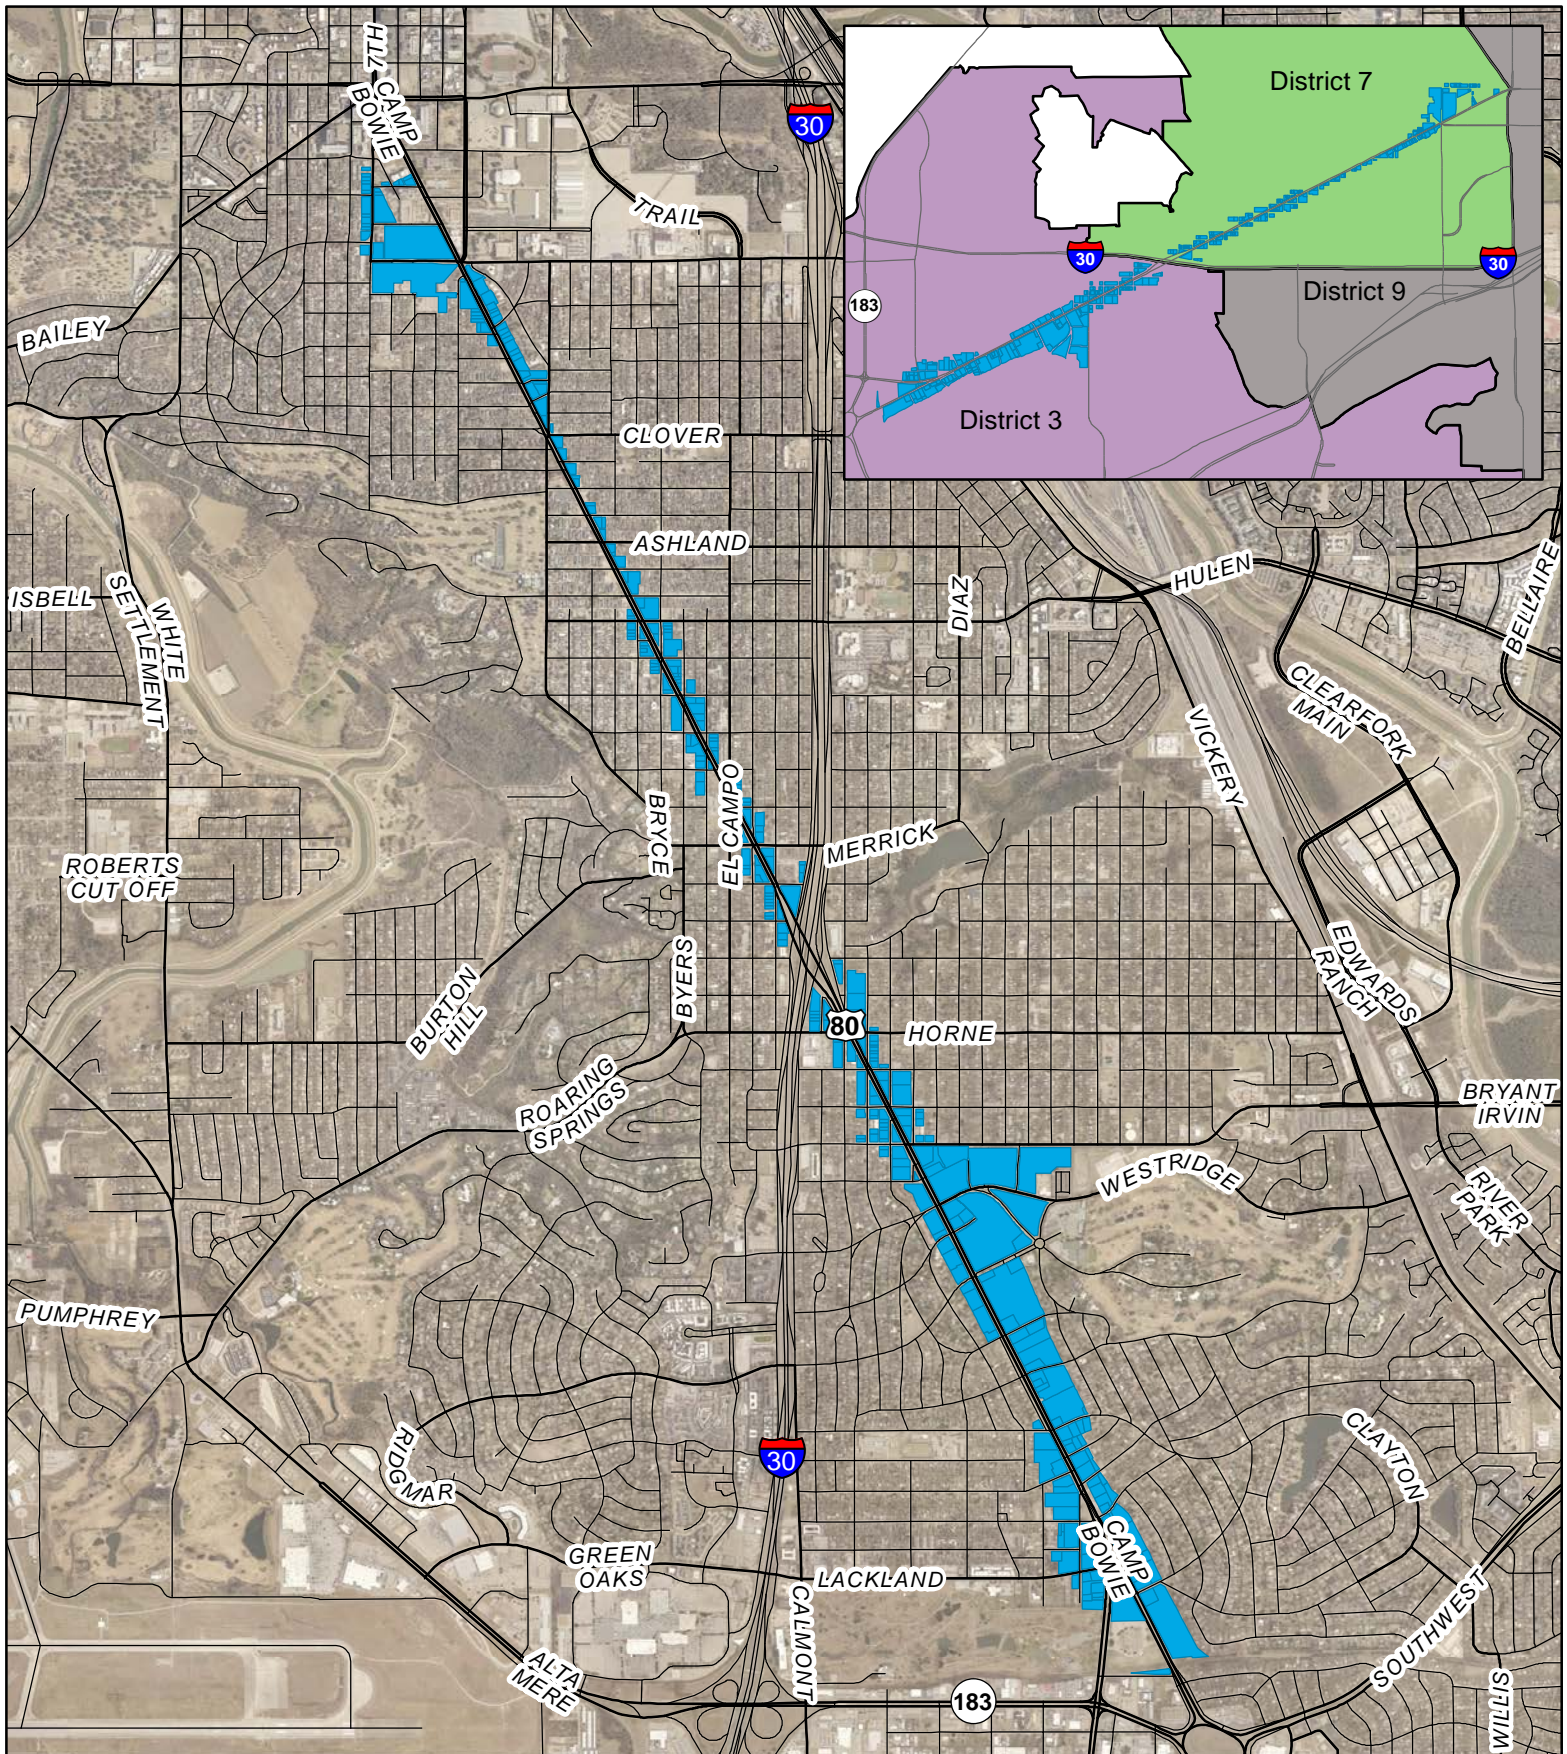

Historic Camp Bowie Public Improvement District

Historic Camp Bowie PID 19
Prepared on: August 2nd, 2018

©Copyright 2018 City of Fort Worth. Unauthorized reproduction is a violation of applicable laws. This product is for informational purposes and may not have been prepared for or be suitable for legal, engineering, or surveying purposes. It does not represent an on-the-ground survey and represents only the approximate relative location of property boundaries. The City of Fort Worth assumes no responsibility for the accuracy of said data.