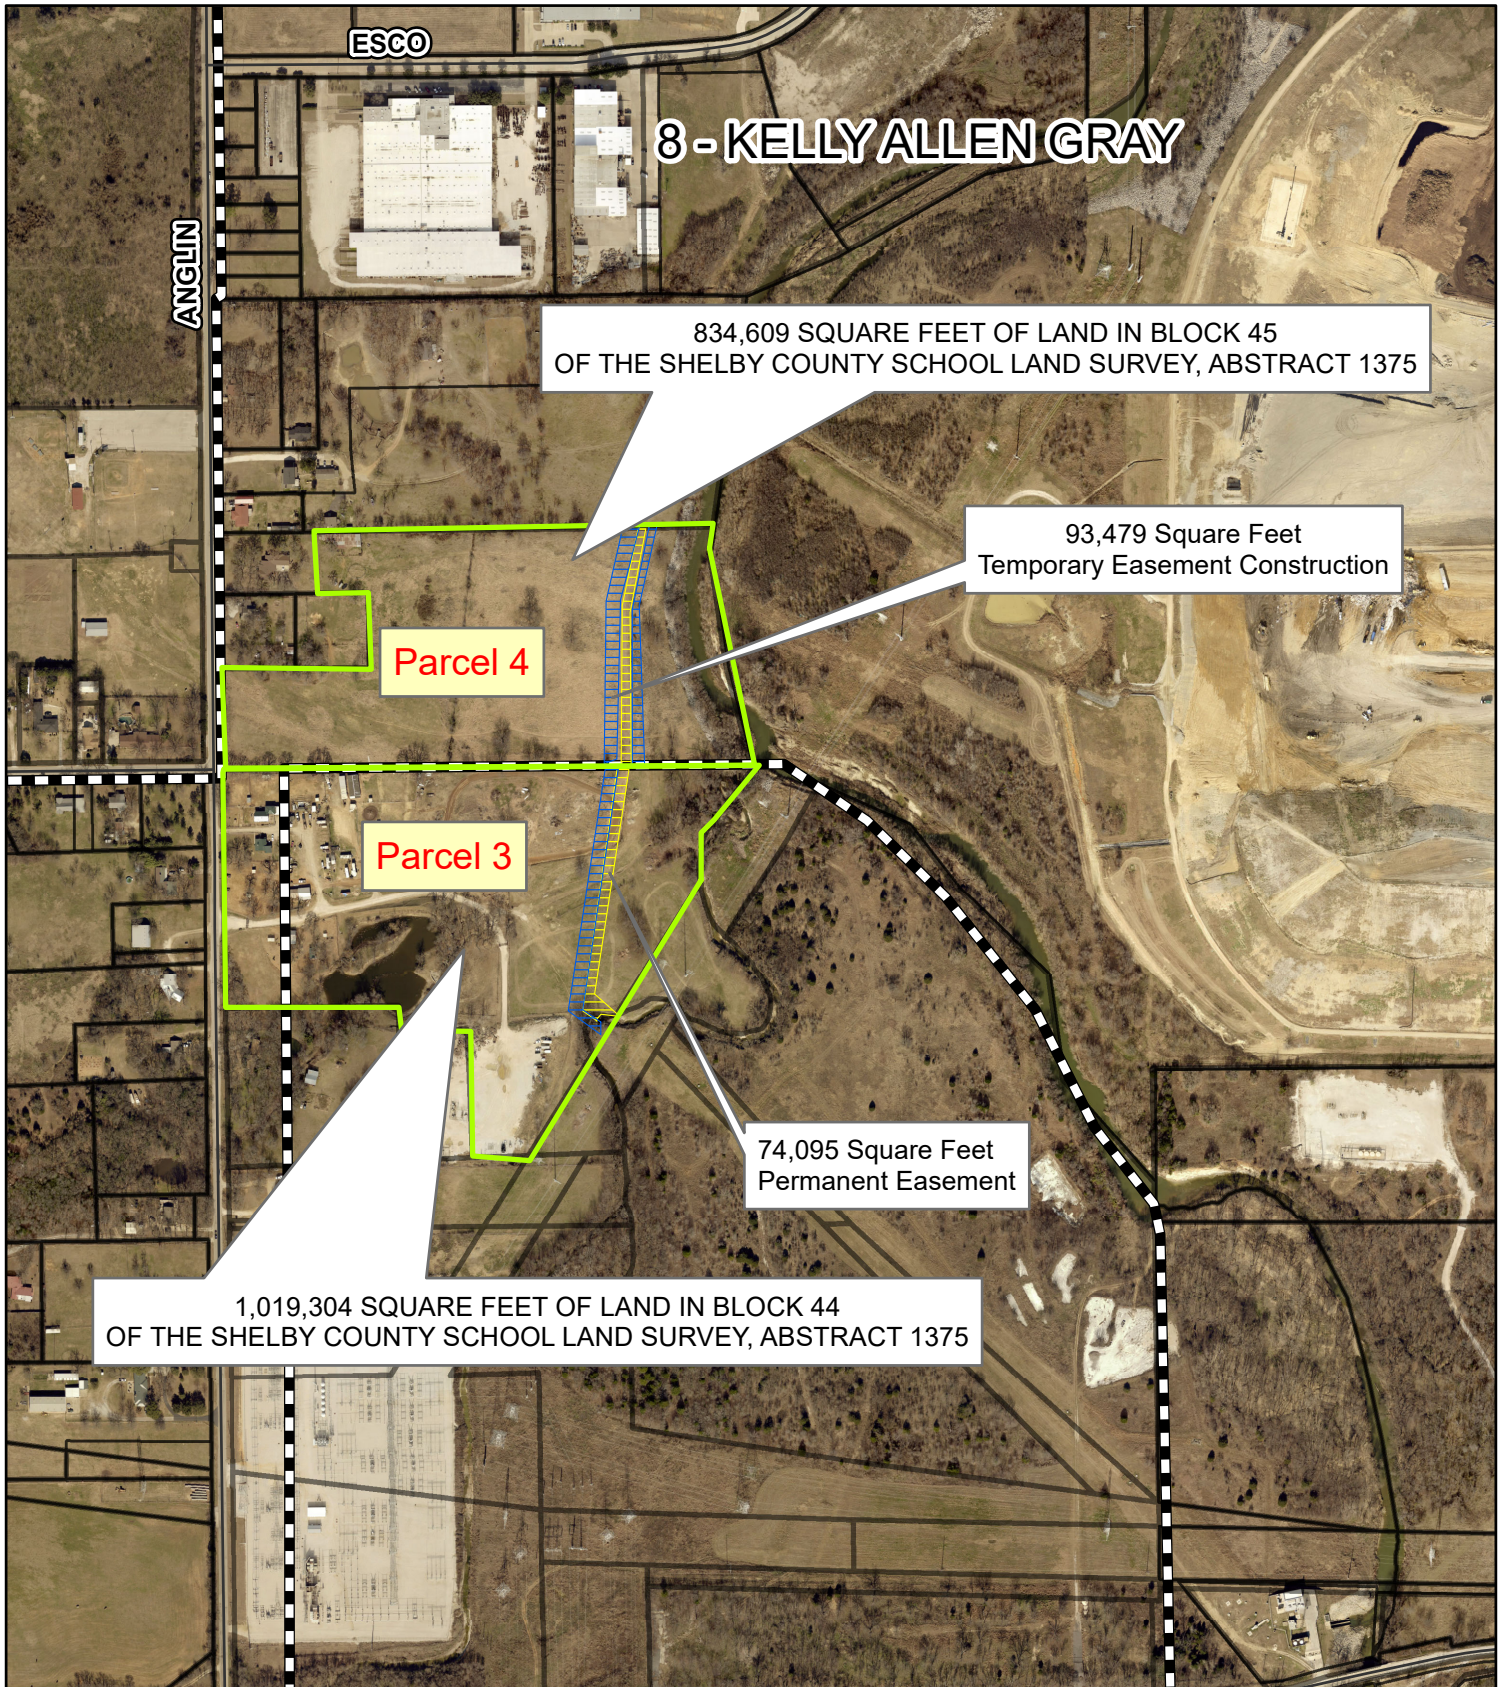

M & C MAP 7515 & 7413 Anglin Drive north of intersection Everman Kennedale Road and Anglin Drive

Copyright 2019 City of Fort Worth. Unauthorized reproduction is a violation of applicable laws. This product is for informational purposes and may not have been prepared for or be suitable for legal, engineering, or surveying purposes. It does not represent an on-the-ground survey and represents only the approximate relative location of property boundaries. The City of Fort Worth assumes no responsibility for the accuracy of said

-  Permanent Sewer Easement
-  Temporary Construction Easement