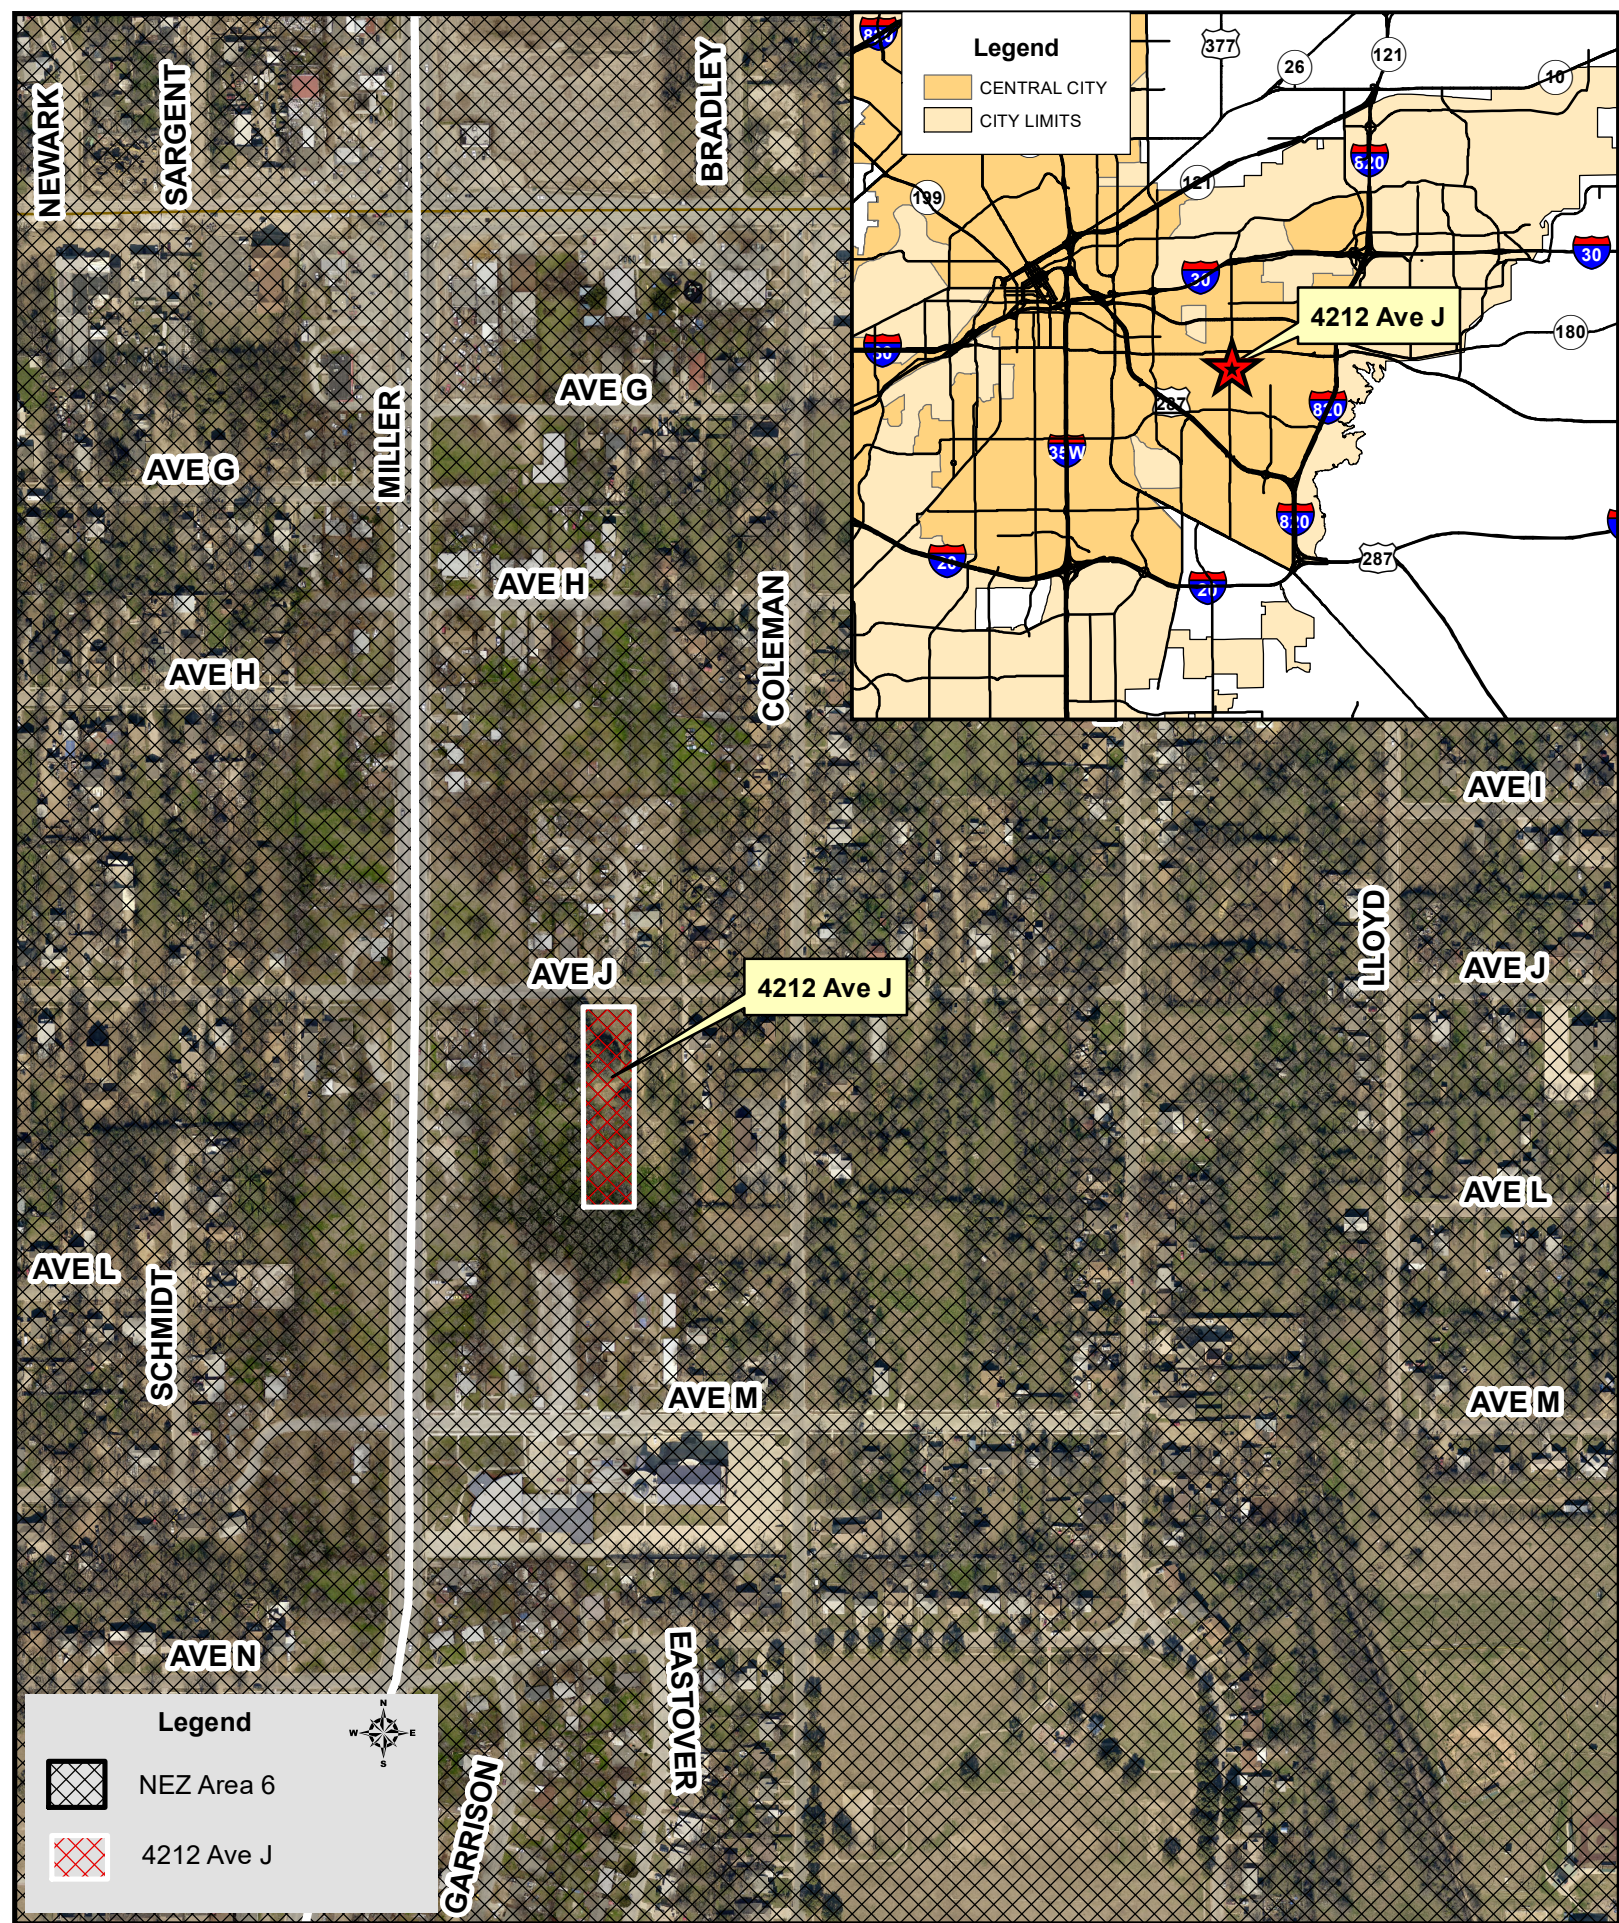

4212 Ave J

NEZ Area 6, Council District 5

Legend

-  NEZ Area 6
-  4212 Ave J