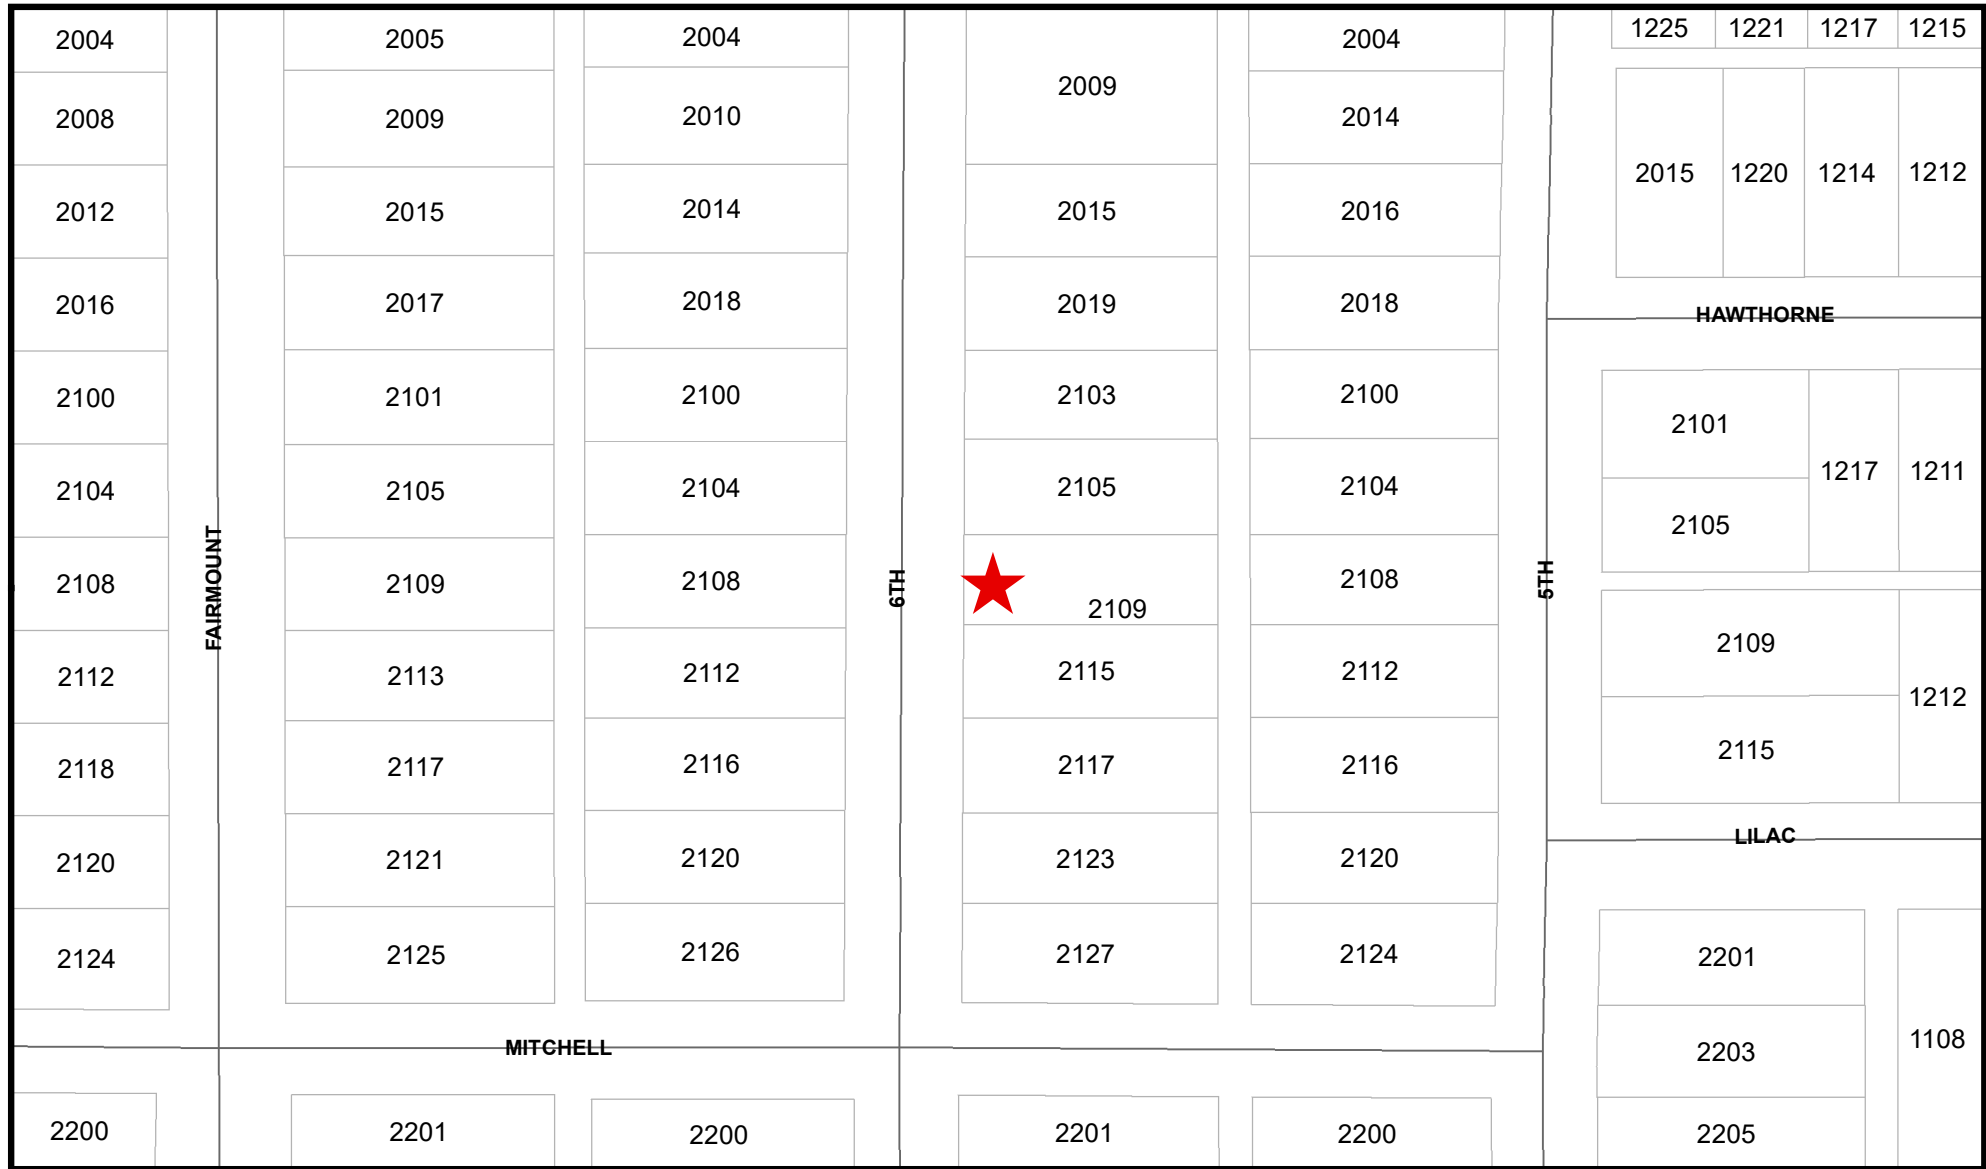

HSTE Property 2109 6th Ave.

*This property is located in the Fairmount Historic District