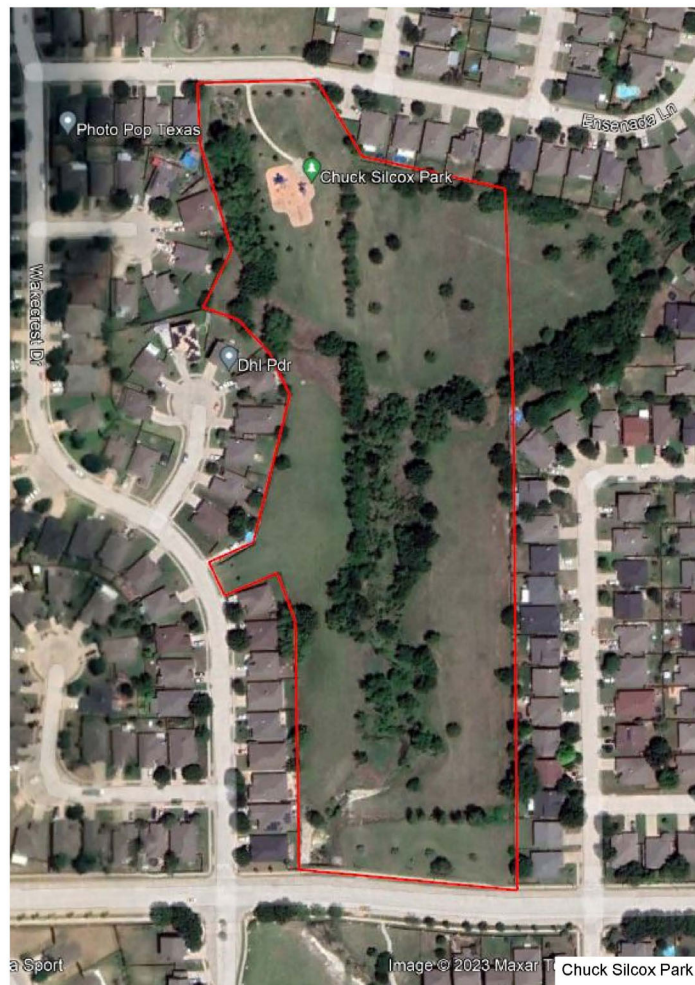

ATTACHMENT "E"

PROJECT LOCATION & MAP

Chuck Silcox Park, Lebow Park, Kingsridge

West Park, Westhaven Park City Project No.

104701, 104702, 104703, 104781

The PROJECT has four sites that are located in various locations around the City. Chuck Silcox Park is located the area east of the Walsh Ranch development north of I-30 and east of Chapel Creek Blvd as shown on the exhibit below:

Lebow Park is located the area south of Long Avenue on the west side of Schwartz Avenue as shown on the exhibit below:

Kingsridge West Park is located the area south of Golden Triangle Blvd and west of of Park Vista Blvd as shown on the exhibit below:

Westhaven Park is located by Hulen Mall and south of I-20 on Westhaven Drive as shown on the exhibit below:

Westhaven Park