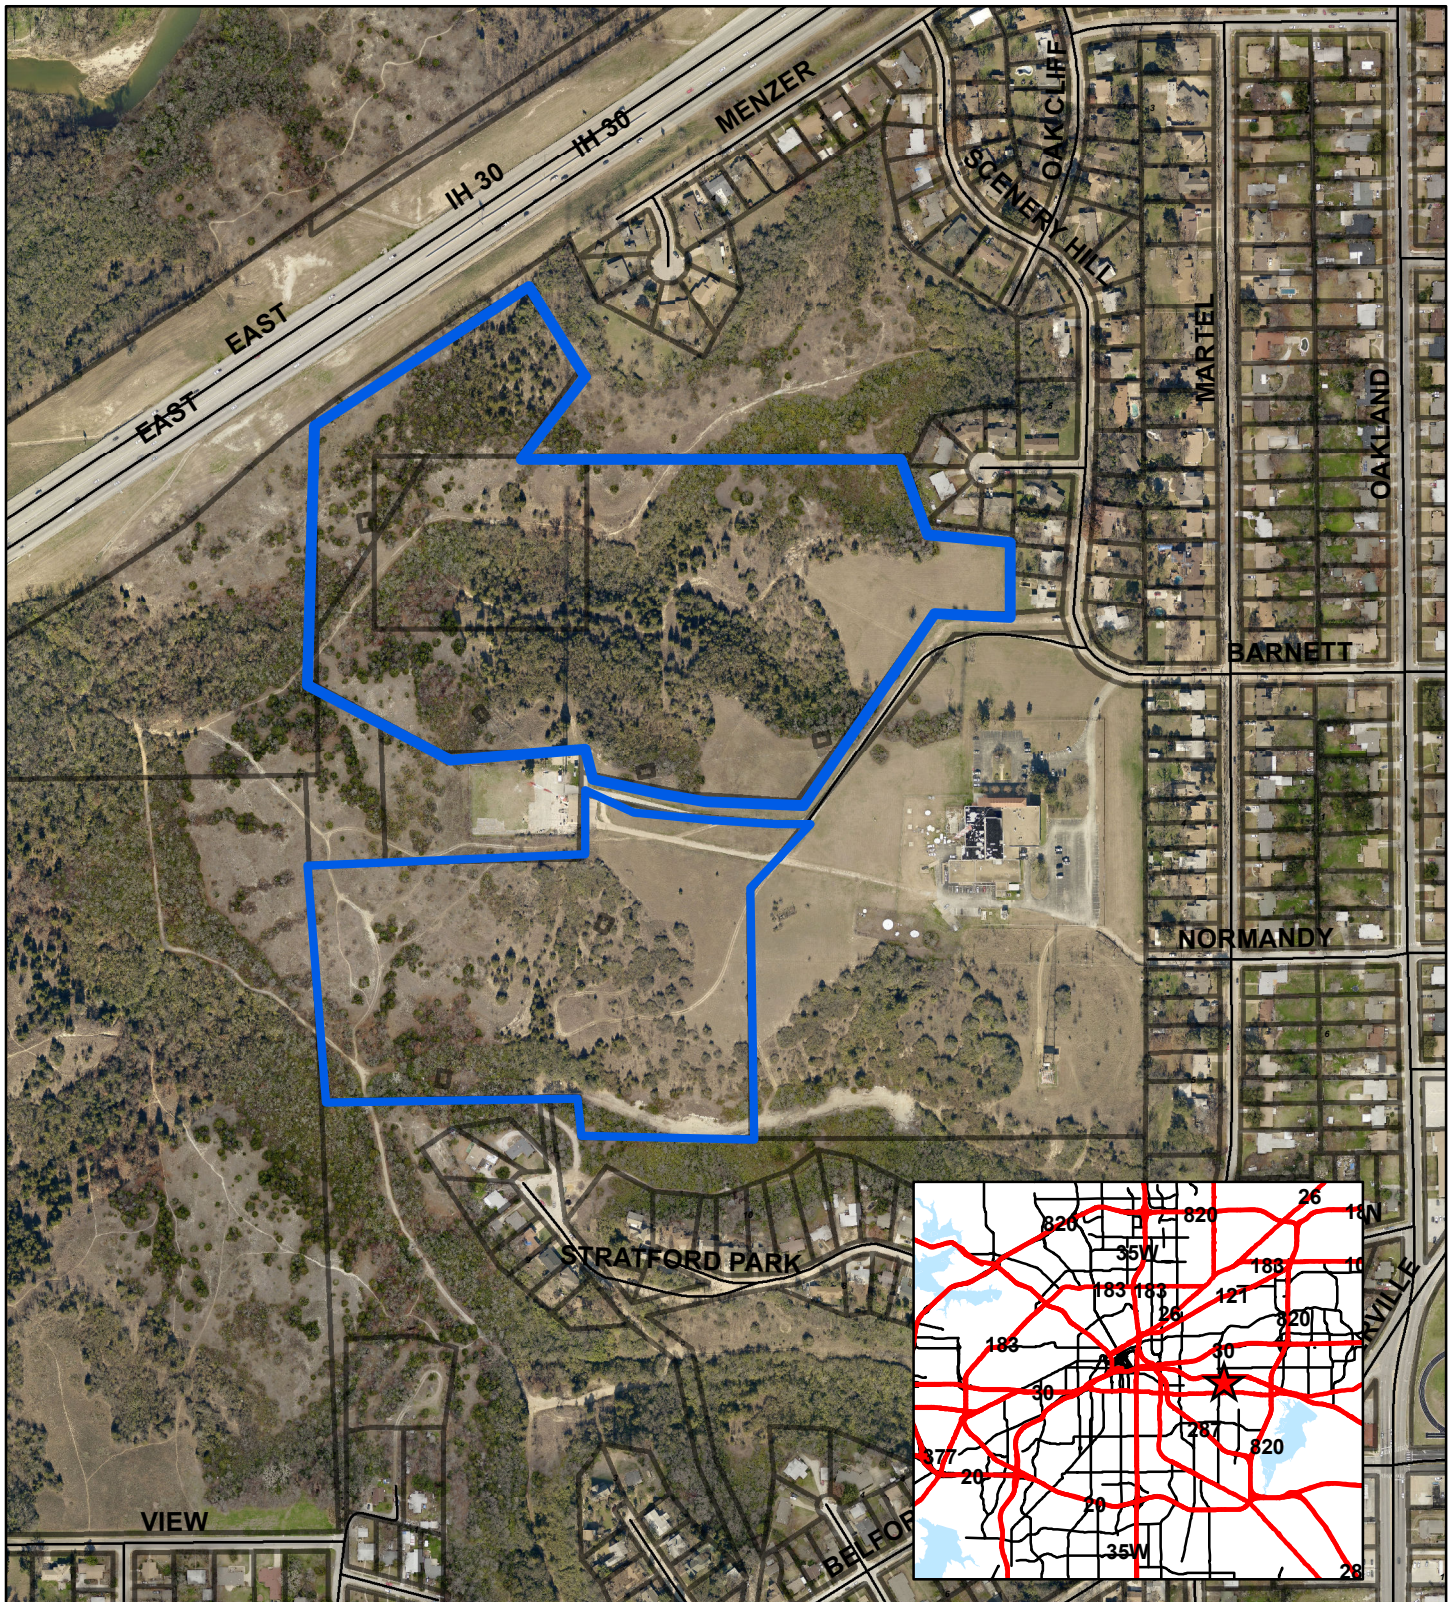

MAYOR AND COUNCIL COMMUNICATION MAP

21 BROADCAST HILL

COUNCIL DISTRICT 8

Copyright 2020 City of Fort Worth. Unauthorized reproduction is a violation of applicable laws. This product is for informational purposes and may not have been prepared for or be suitable for legal, engineering, or surveying purposes. It does not represent an on-the-ground survey and represents only the approximate relative location of property boundaries. The City of Fort Worth assumes no responsibility for the accuracy of said data.