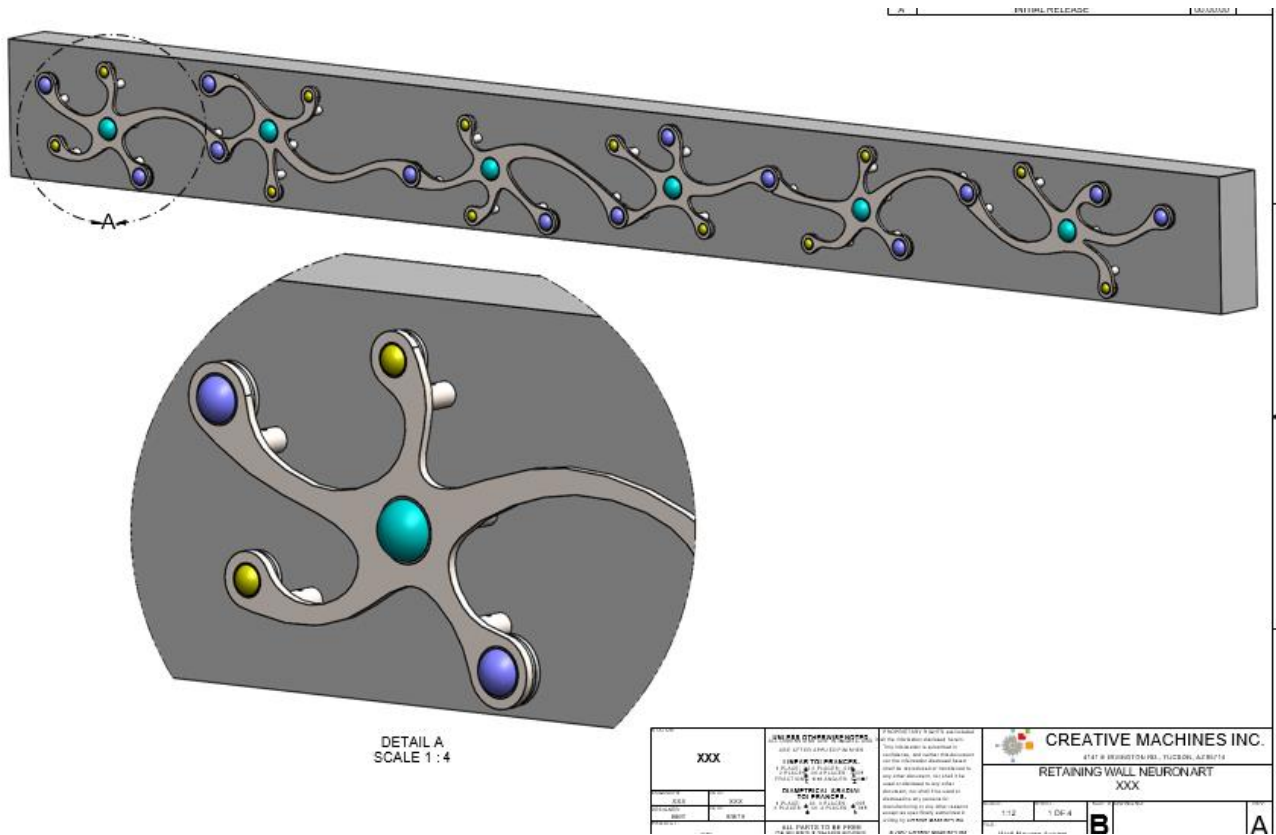

Reby Cary Youth Library Public Art Project

Site

New Reby Cary Youth Library, 3851 E. Lancaster Avenue (76103)

Narrative Description

Joe O'Connell's *Only Connect* is inspired by the process of learning. Forming mental connections has a certain vulnerability and it occurs more easily in an environment that is beautiful, immersive, and enveloping. The artist intends to use handmade colored glass spheres, laser-cut stainless steel 'lacework' wrapped around a steel armature, and networked LED lighting. The artwork will be playful while maintaining a feeling of quality, substance and value. The interactive portion of the art consists of a set of ceiling-mounted LED "neurons" along with six hidden buttons which cause the overhead LEDs to play pre-programmed lighting routines when pressed, and a central kiosk with a camera which projects the colors it sees through these same fixtures. An exterior low-relief sculpture will be placed on the east and west corners of the library retaining wall facing East Lancaster Avenue.

Final Design Images

Daytime Rendering

Stainless steel and glass sphere sculpture: 120' in length x 34'6" in width x 8' in height (overall)

Evening Rendering

Integrated LED lighting

Mock-up of sculpture with proposed materials

Buttons, which are battery operated and can be moved at library staff's discretion

Kiosk with Camera

Dimensions of/to counter space: 28" in height x 34" in width x 30" in depth

Exterior Artwork Component Rendering

Stainless-steel and glass spheres sculpture: 18' in length x 18.5" in height x 3" in depth