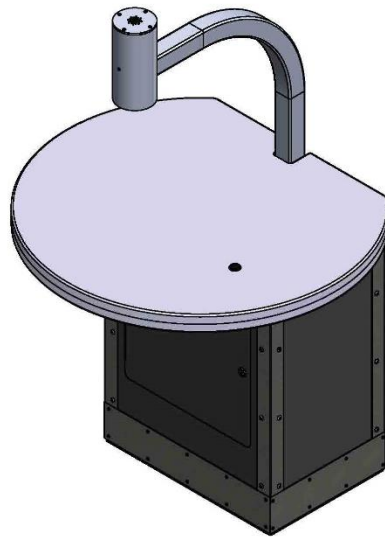

Reby Cary Youth Library Public Art Project

Site

New Reby Cary Youth Library, 3851 E. Lancaster Avenue (76103)

Narrative Description

Joe O'Connell's *Only Connect* is inspired by the process of learning. Forming mental connections has a certain vulnerability and it occurs more easily in an environment that is beautiful, immersive, and enveloping. The artist intends to use handmade colored glass spheres, laser-cut stainless steel 'lacework' wrapped around a steel armature, and networked LED lighting. The artwork will be playful while maintaining a feeling of quality, substance and value. The interactive portion of the art consists of a set of ceiling-mounted LED "neurons" along with six hidden buttons which cause the overhead LEDs to play pre-programmed lighting routines when pressed, and a central kiosk with a camera which projects the colors it sees through these same fixtures. An exterior low-relief sculpture will be placed on the east and west corners of the library retaining wall facing East Lancaster Avenue.

Final Design Images

Daytime Rendering

Stainless steel and glass sphere sculpture: 120' in length x 34'6" in width x 8' in height (overall)

Evening Rendering

Integrated LED lighting

Mock-up of sculpture with proposed materials

Buttons, which are battery operated and can be moved at library staff's discretion

Kiosk with Camera

Dimensions of/to counter space: 28" in height x 34" in width x 30" in depth

Exterior Artwork Component Rendering

Stainless-steel and glass spheres sculpture: 18' in length x 18.5" in height x 3" in depth