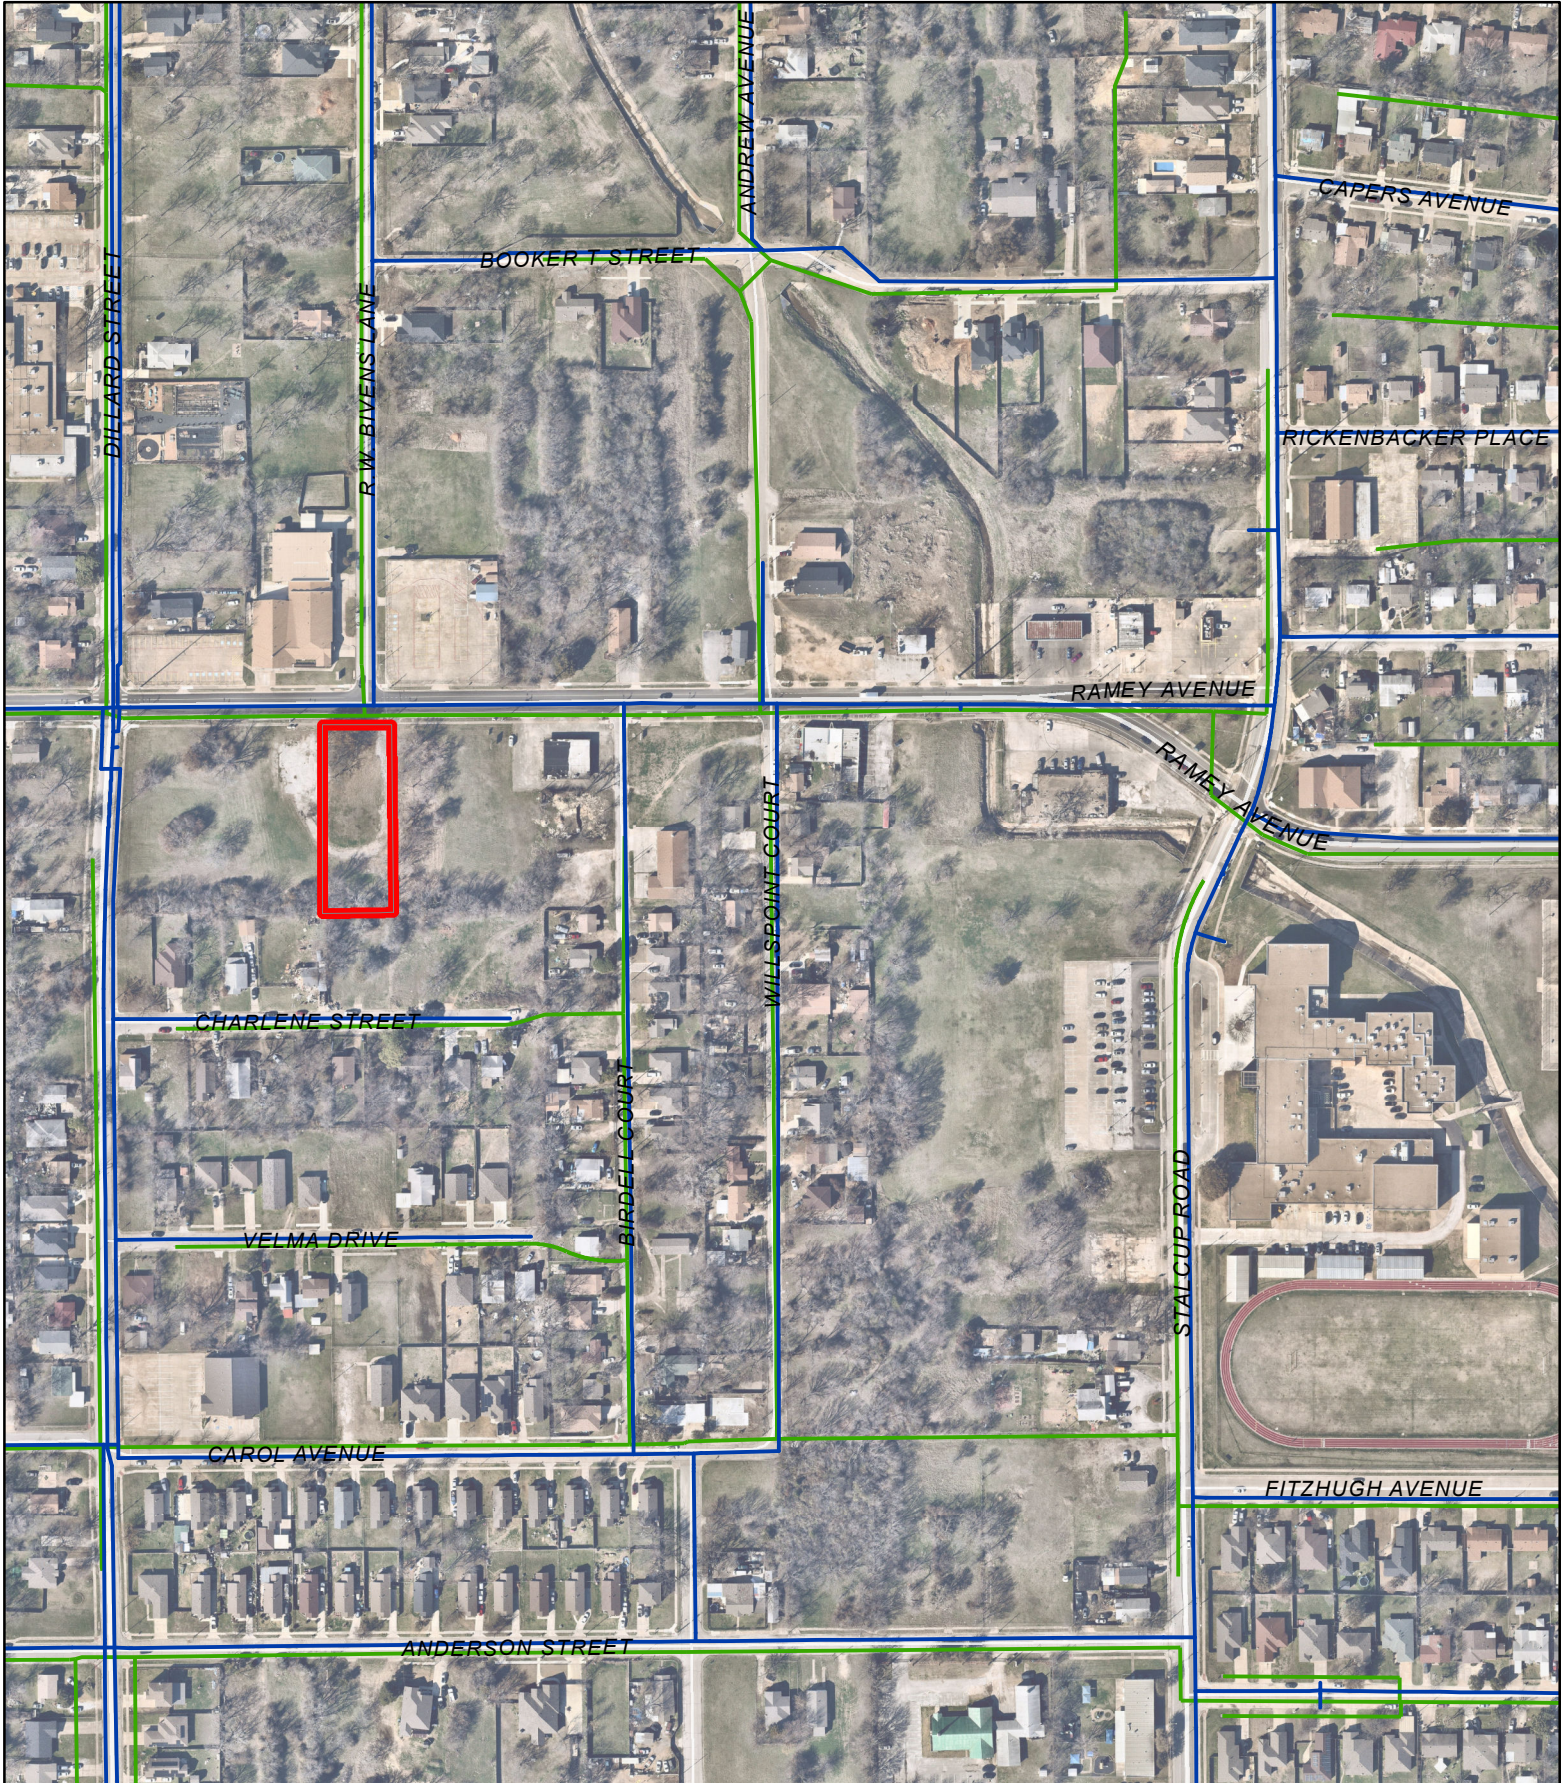

# Mayor & Council Communication Map - 5224 Ramey Ave

### Legend

-  Water Main
-  Sewer Main
-  5224\_Ramey\_Ave