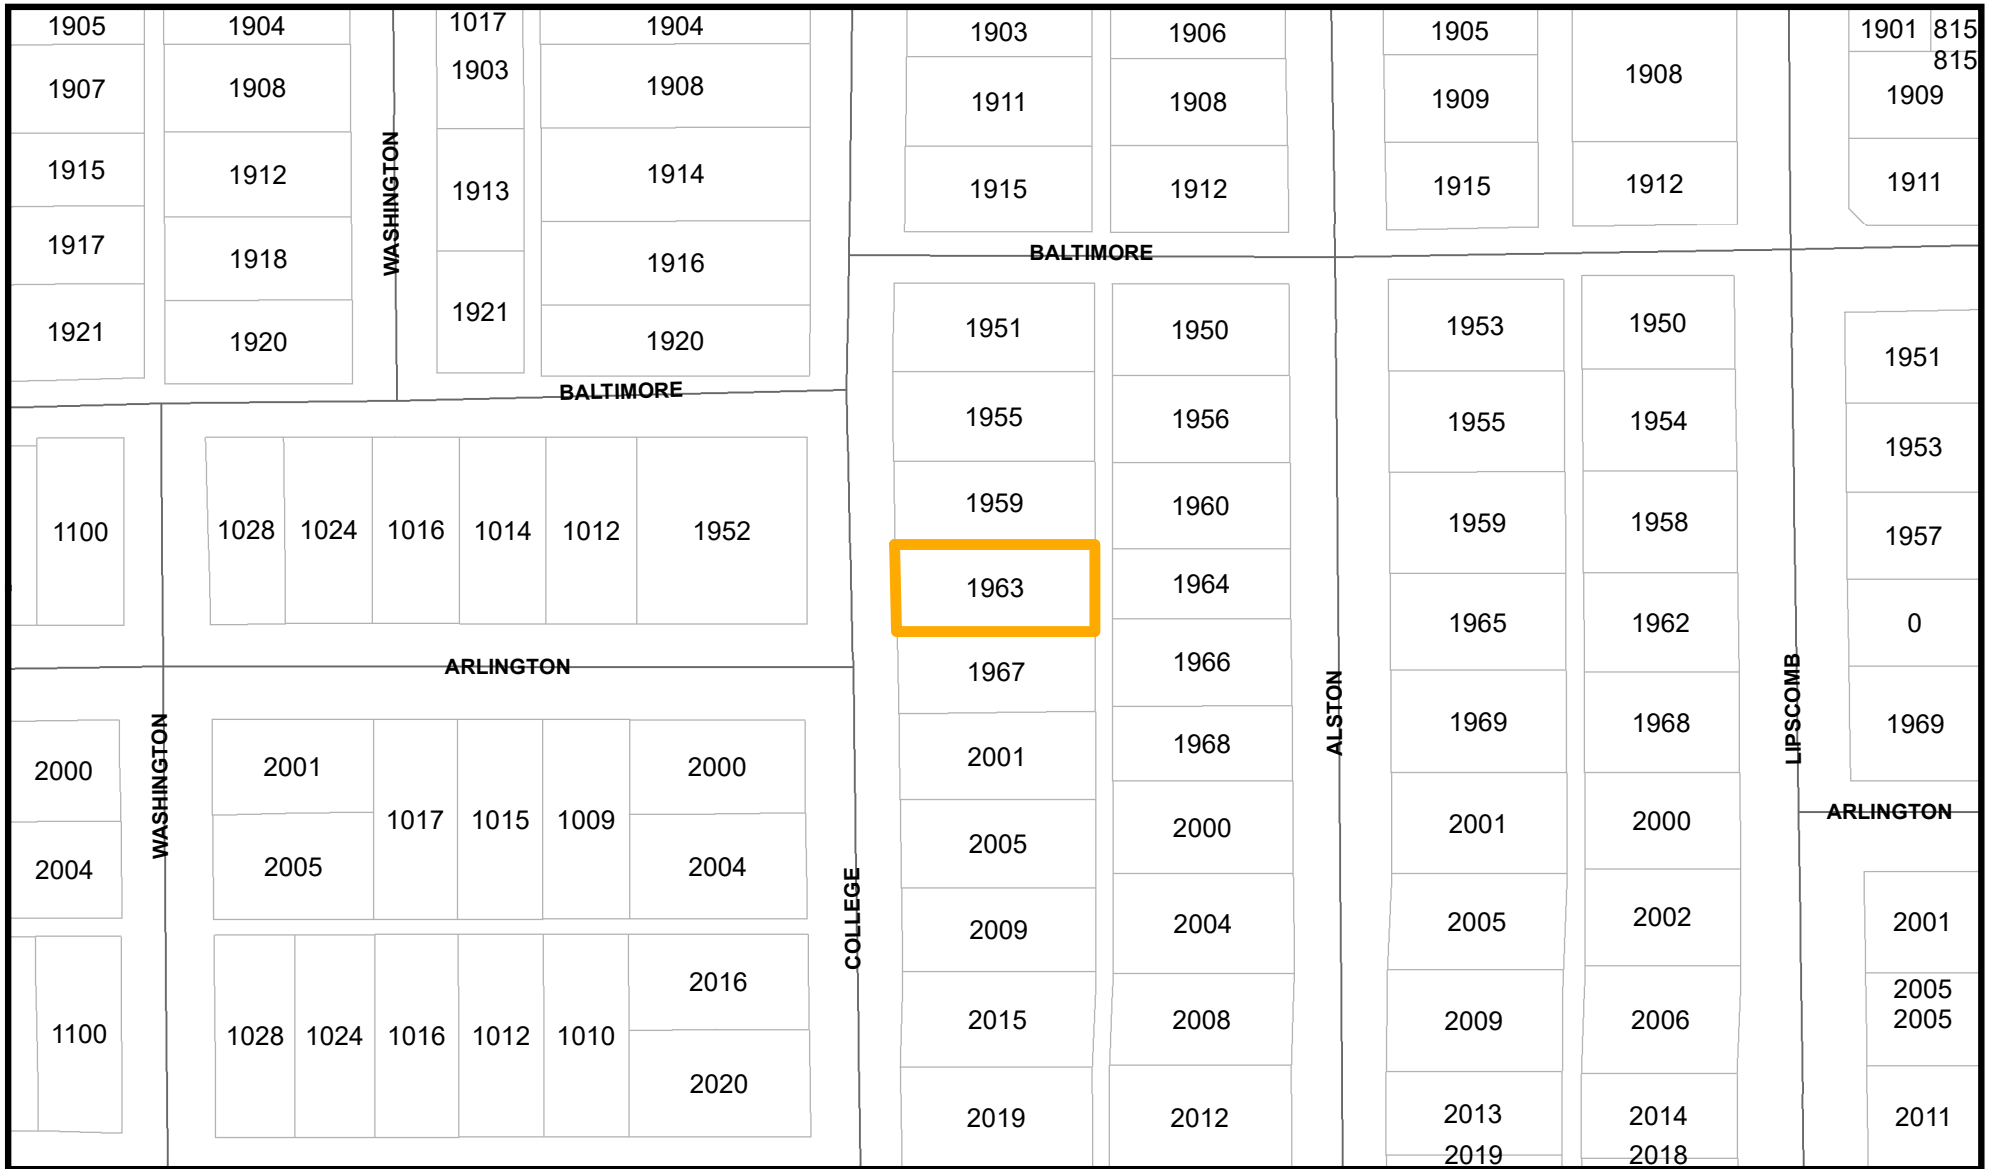

HSTE Property 1963 College Ave.

*Property located in the Fairmount Historic District